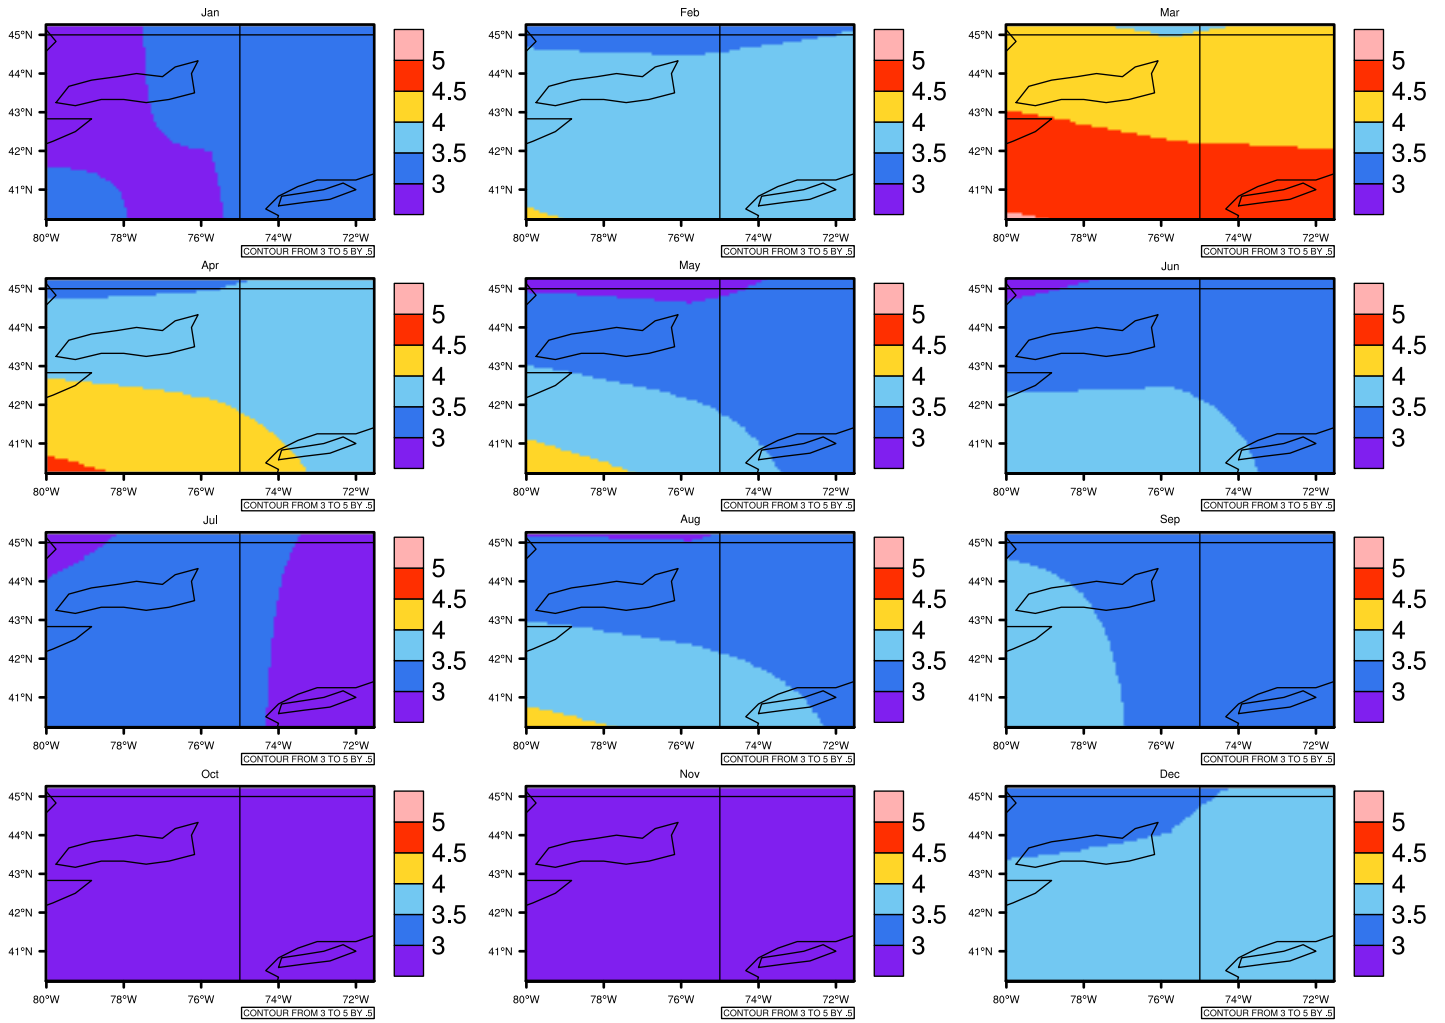

Monthly Daily Average pr(mm/day) In 2080-2089 GFDL-ESM2M RCP45 - New York

AgriMetSoft (2020). Climate Maps. Available on:
<https://agrimetsoft.com/maps>

Order a new map on <https://agrimetsoft.com/order>

[You can request maps from any dataset from the AgriMetSoft Team.](#)