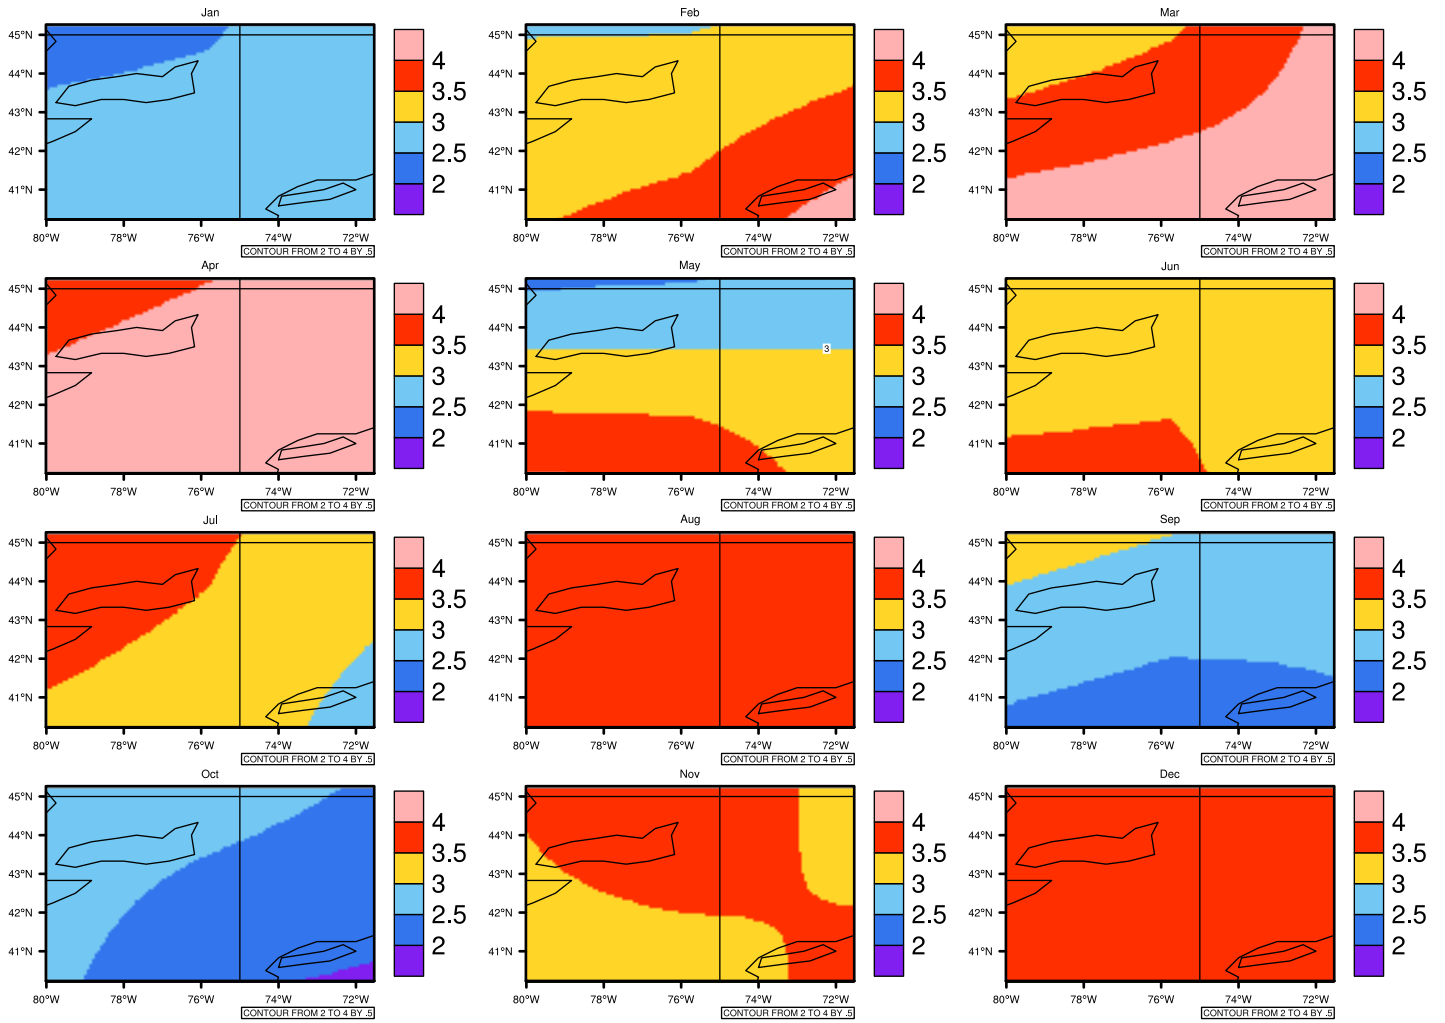

Monthly Daily Average pr(mm/day) In 2090-2099 GFDL-ESM2M RCP45 - New York

AgriMetSoft (2020). Climate Maps. Available on:
<https://agrimetsoft.com/maps>

[Order a new map on https://agrimetsoft.com/order](https://agrimetsoft.com/order)

[You can request maps from any dataset from the AgriMetSoft Team.](#)