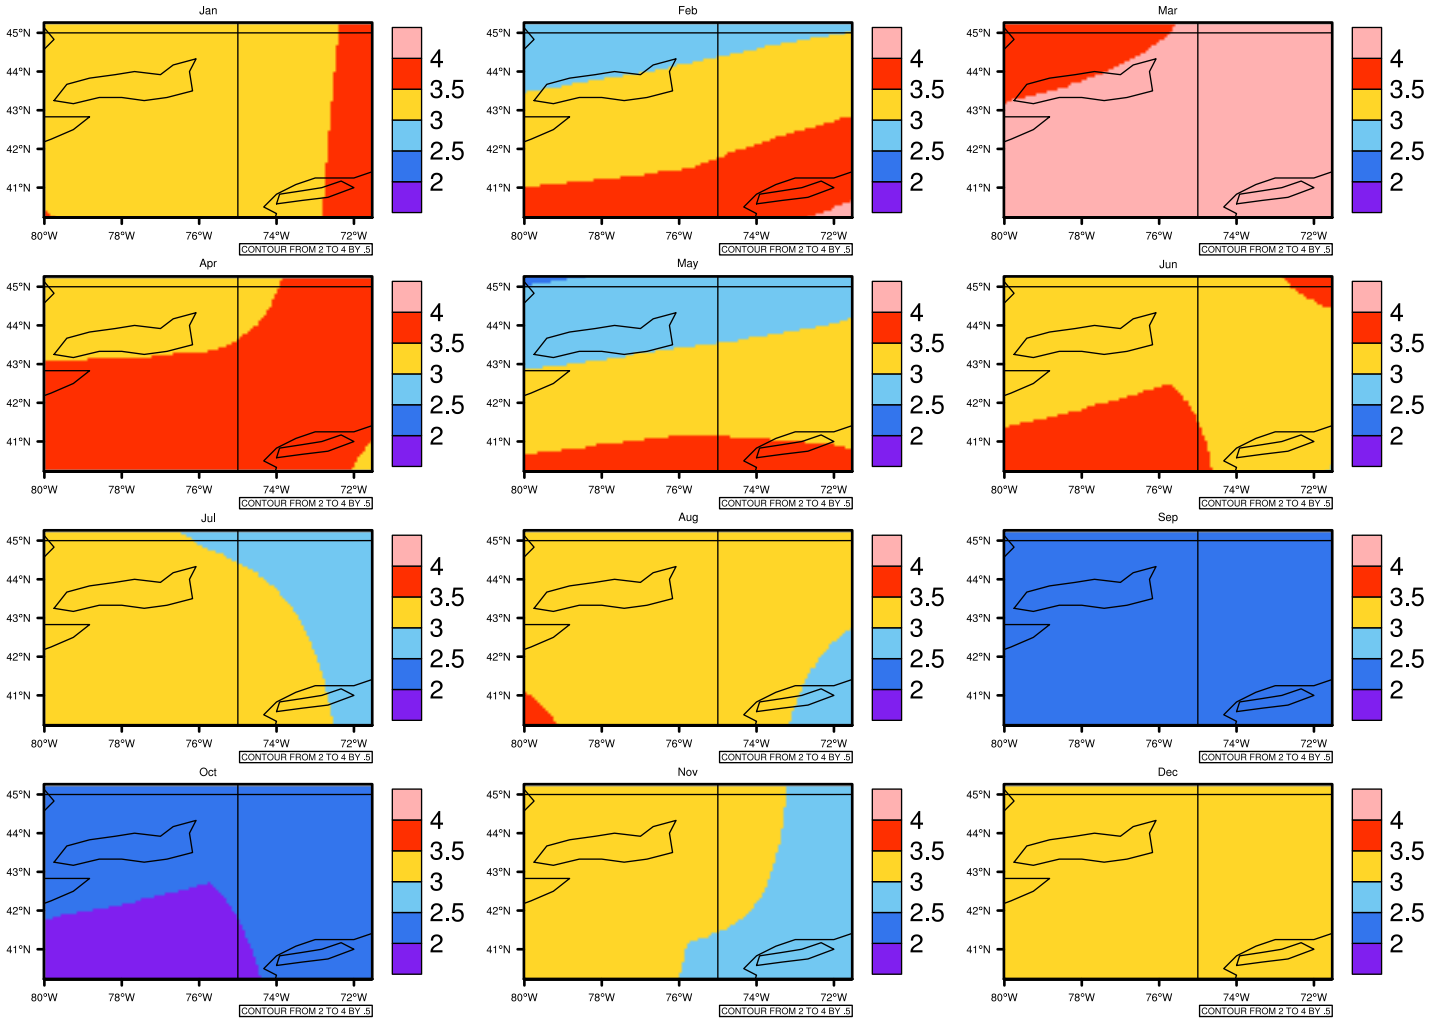

Monthly pr (mm/day) In 2050-2059 GFDL-ESM2M RCP85 - New York

AgriMetSoft (2020). Climate Maps. Available on:
<https://agrimetsoft.com/maps>

[Order a new map on https://agrimetsoft.com/order](https://agrimetsoft.com/order)

[You can request maps from any dataset from the AgriMetSoft Team.](#)