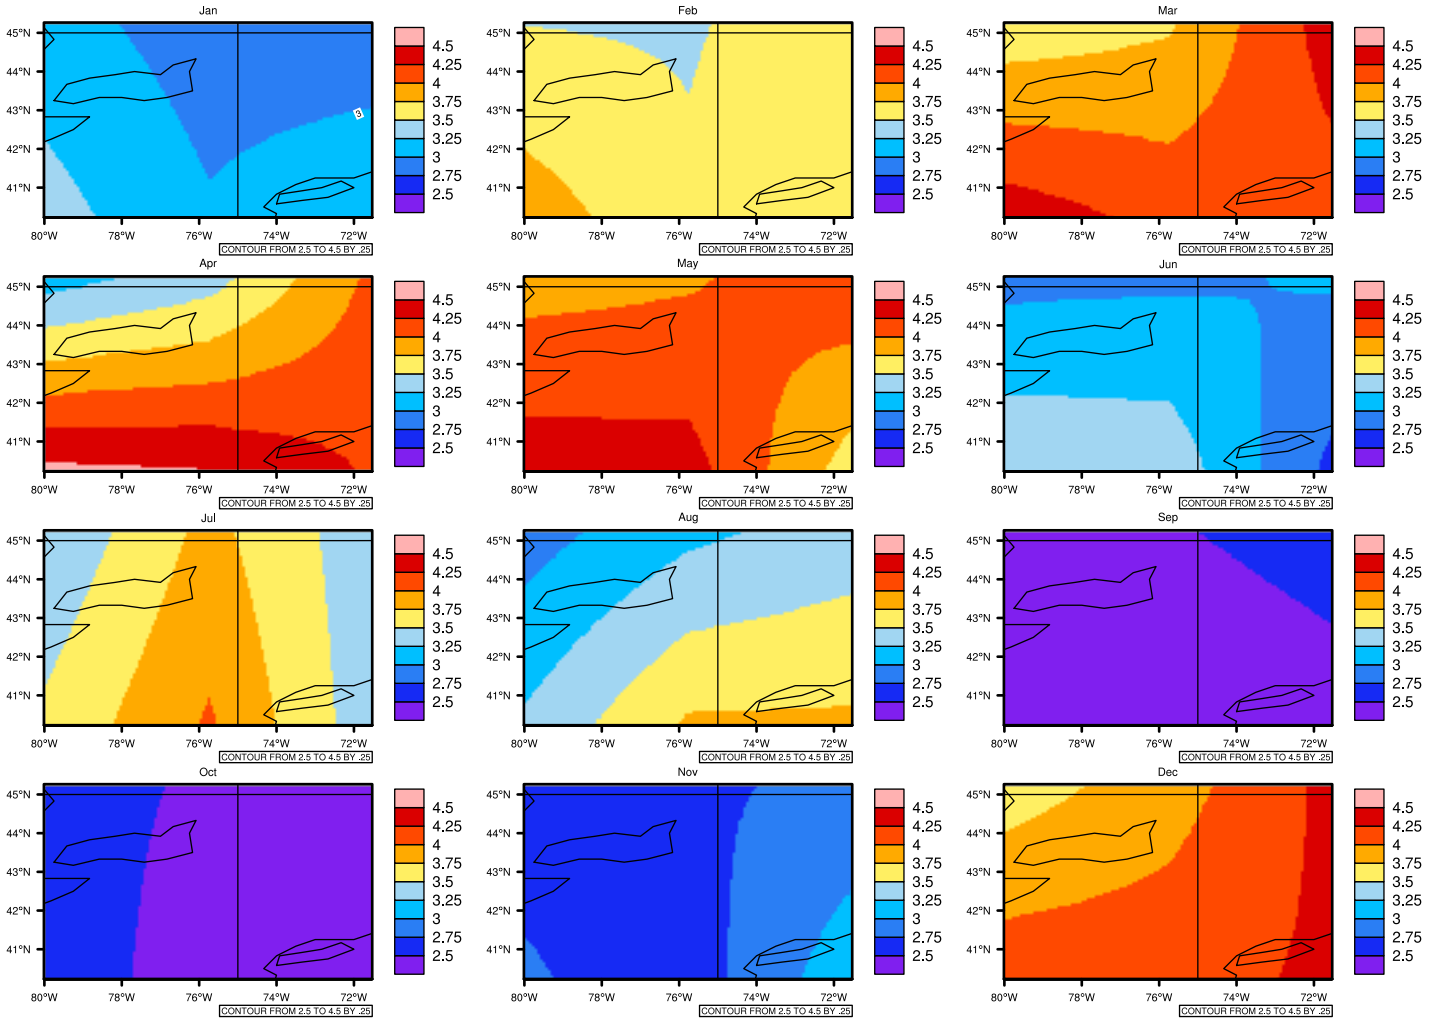

Monthly pr (mm/day) In 2070-2079 GFDL-ESM2M RCP85 - New York

AgriMetSoft (2020). Climate Maps. Available on:
<https://agrimetsoft.com/maps>

Order a new map on <https://agrimetsoft.com/order>

[You can request maps from any dataset from the AgriMetSoft Team.](#)