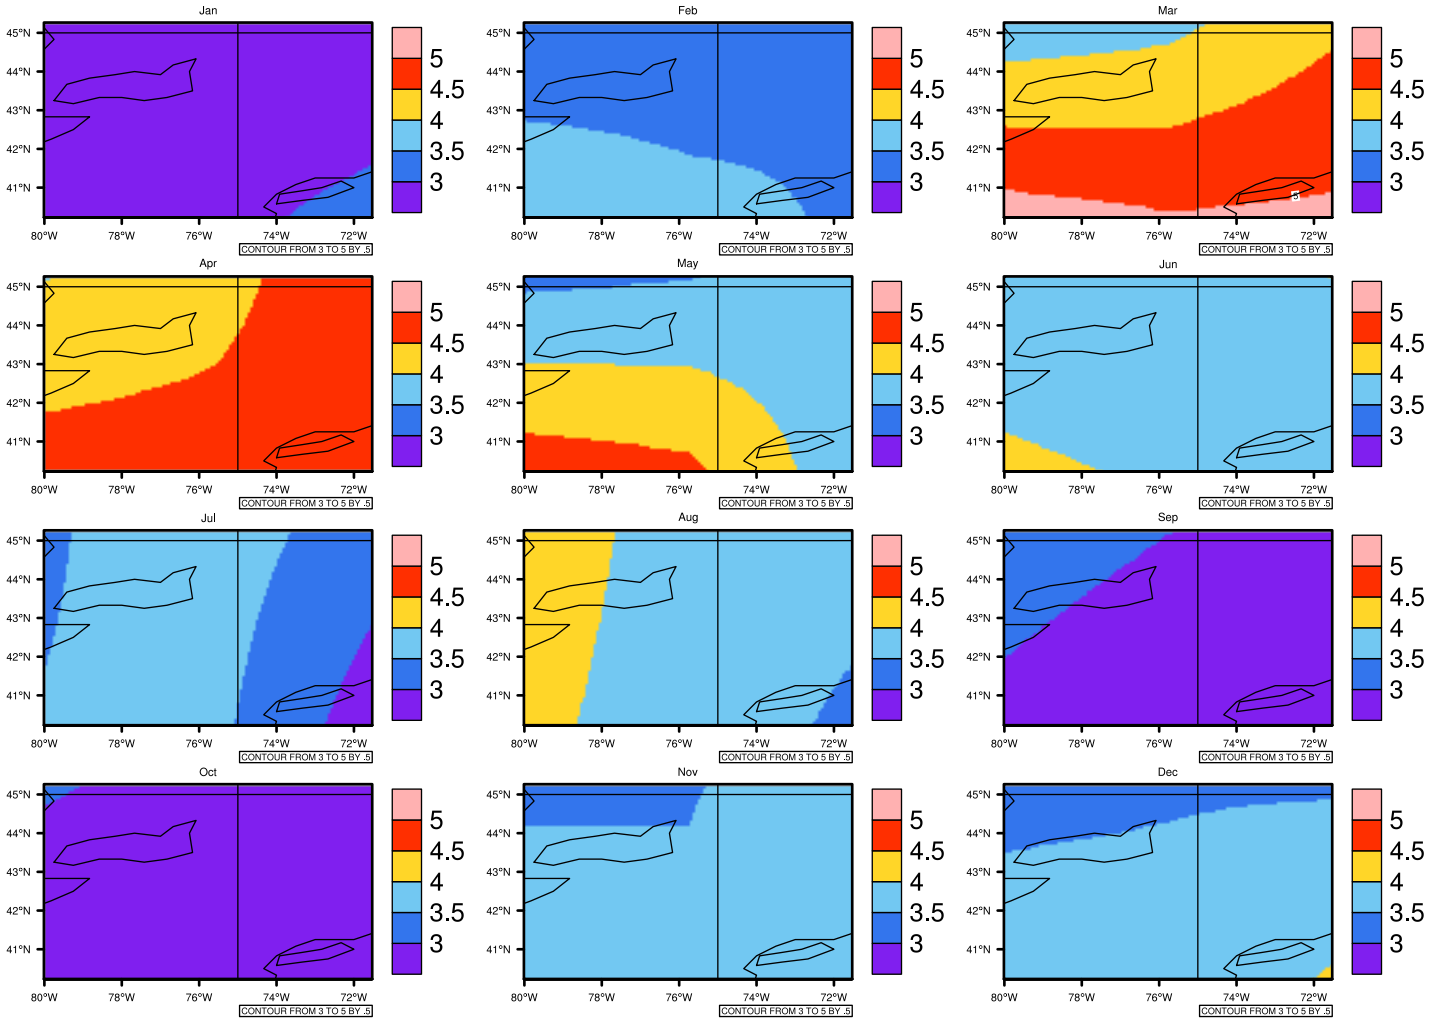

Monthly pr (mm/day) In 2080-2089 GFDL-ESM2M RCP85 - New York

AgriMetSoft (2020). Climate Maps. Available on:
<https://agrimetsoft.com/maps>

[Order a new map on https://agrimetsoft.com/order](https://agrimetsoft.com/order)

[You can request maps from any dataset from the AgriMetSoft Team.](#)