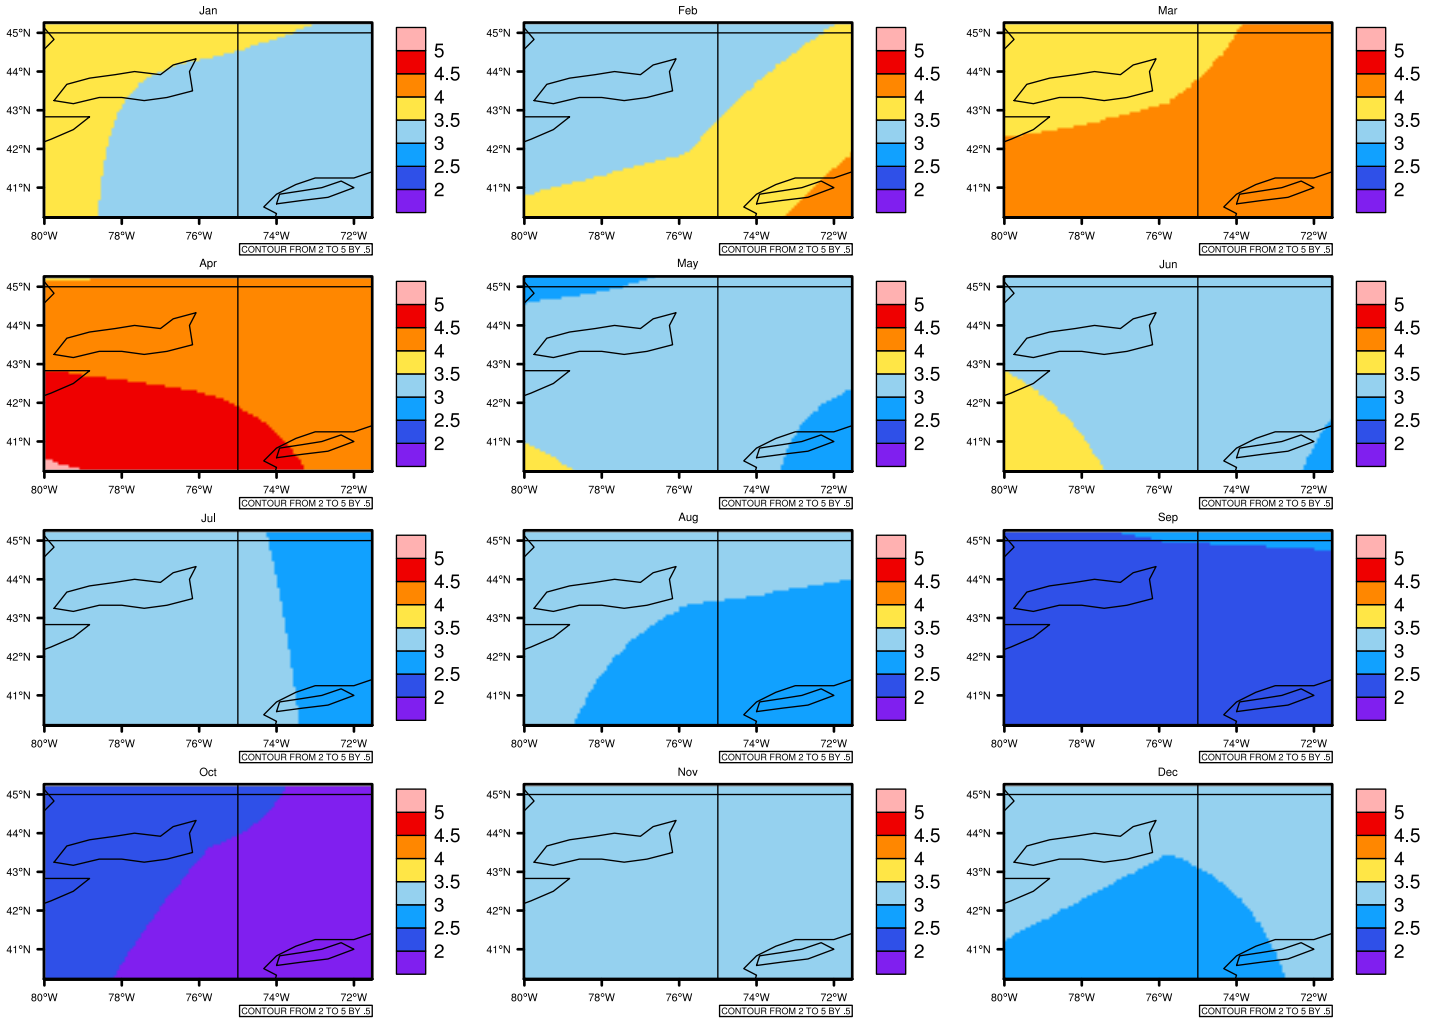

Monthly pr (mm/day) In 2090-2099 GFDL-ESM2M RCP85 - New York

AgriMetSoft (2020). Climate Maps. Available on:
<https://agrimetsoft.com/maps>

Order a new map on <https://agrimetsoft.com/order>

[You can request maps from any dataset from the AgriMetSoft Team.](#)