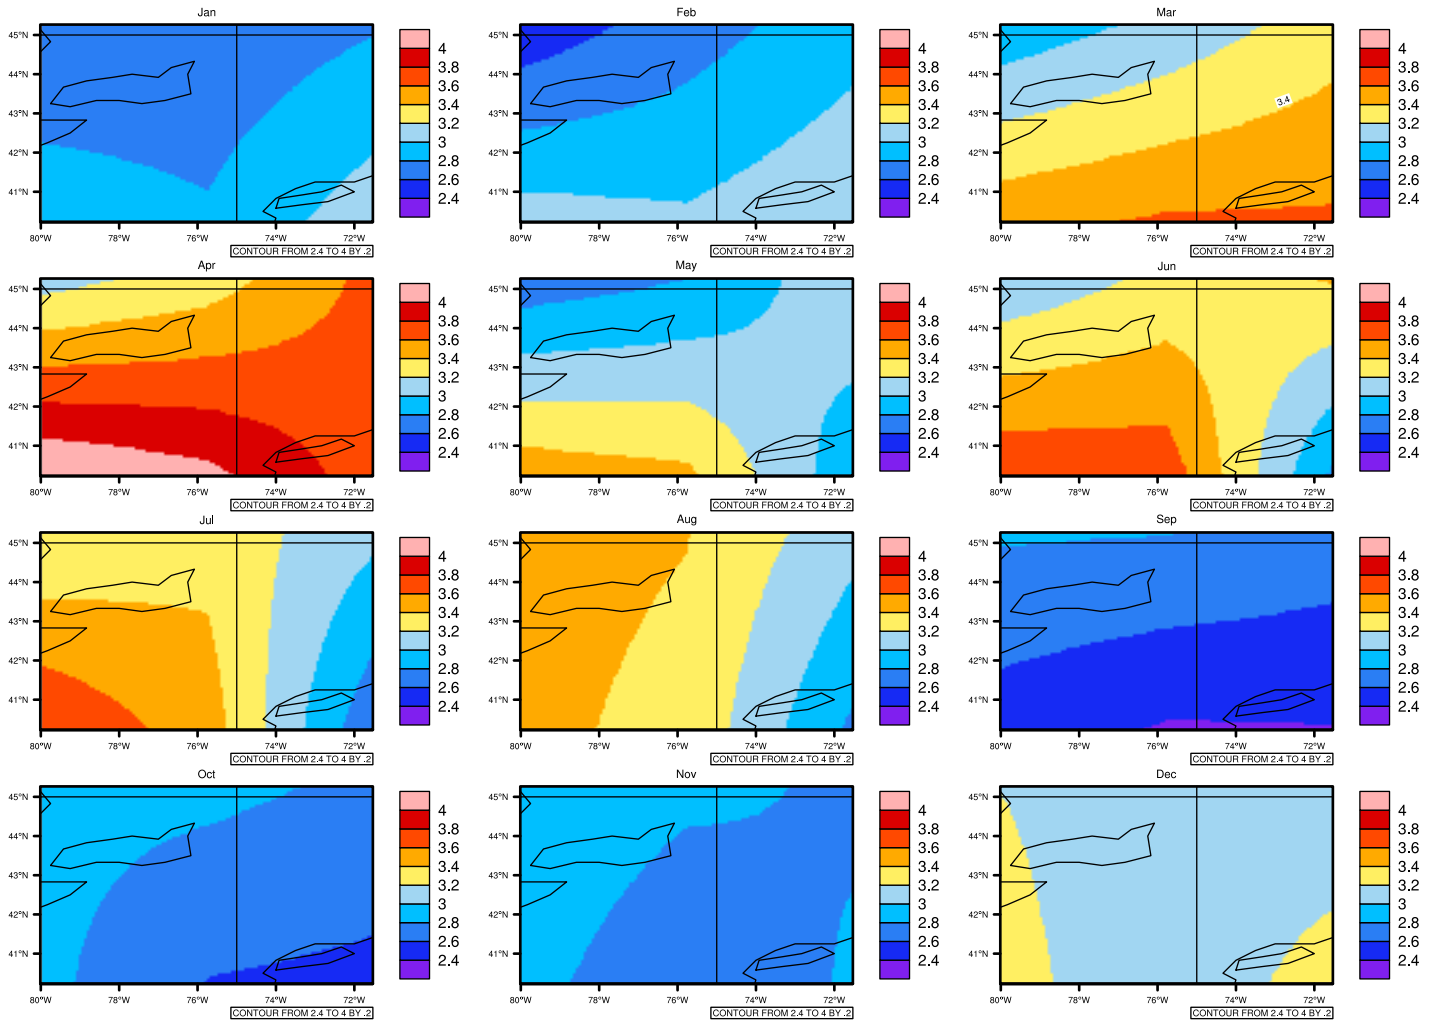

## Monthly pr (mm/day) In 1975-2005 GFDL-ESM2M historical - New York

AgriMetSoft (2020). Climate Maps. Available on:  
<https://agrimetsoft.com/maps>

|Order a new map on <https://agrimetsoft.com/order>