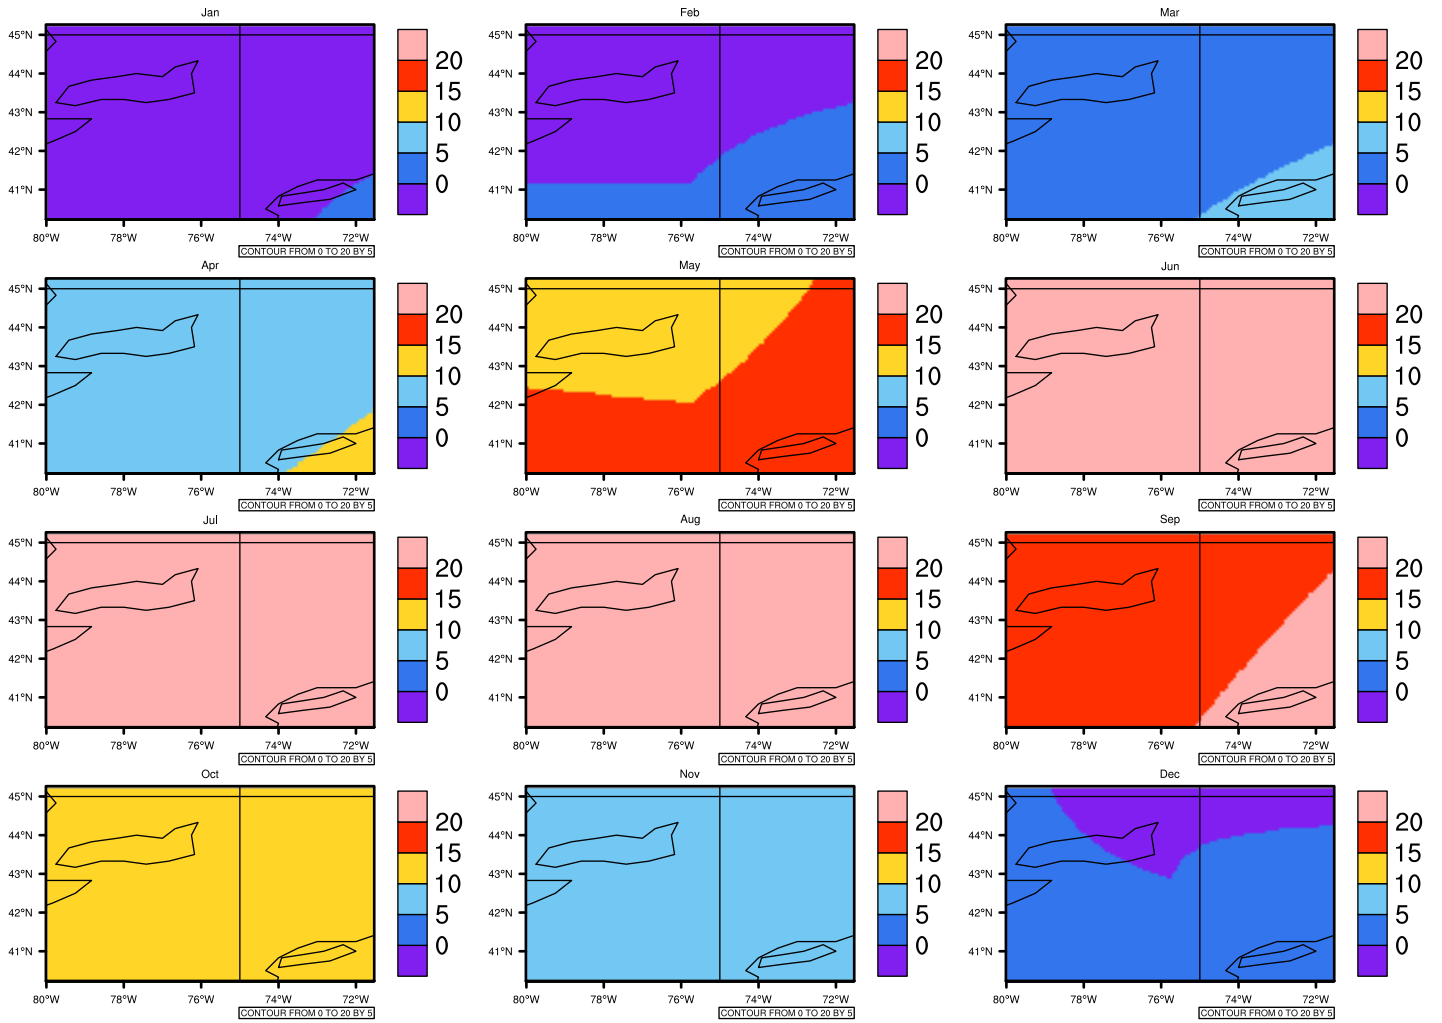

## Monthly Daily Average t<sub>max</sub>(c) In 2020-2029 GFDL-ESM2M RCP45 - New York

AgriMetSoft (2020). Climate Maps. Available on:  
<https://agrimetsoft.com/maps>

[Order a new map on https://agrimetsoft.com/order](https://agrimetsoft.com/order)

[You can request maps from any dataset from the AgriMetSoft Team.](#)