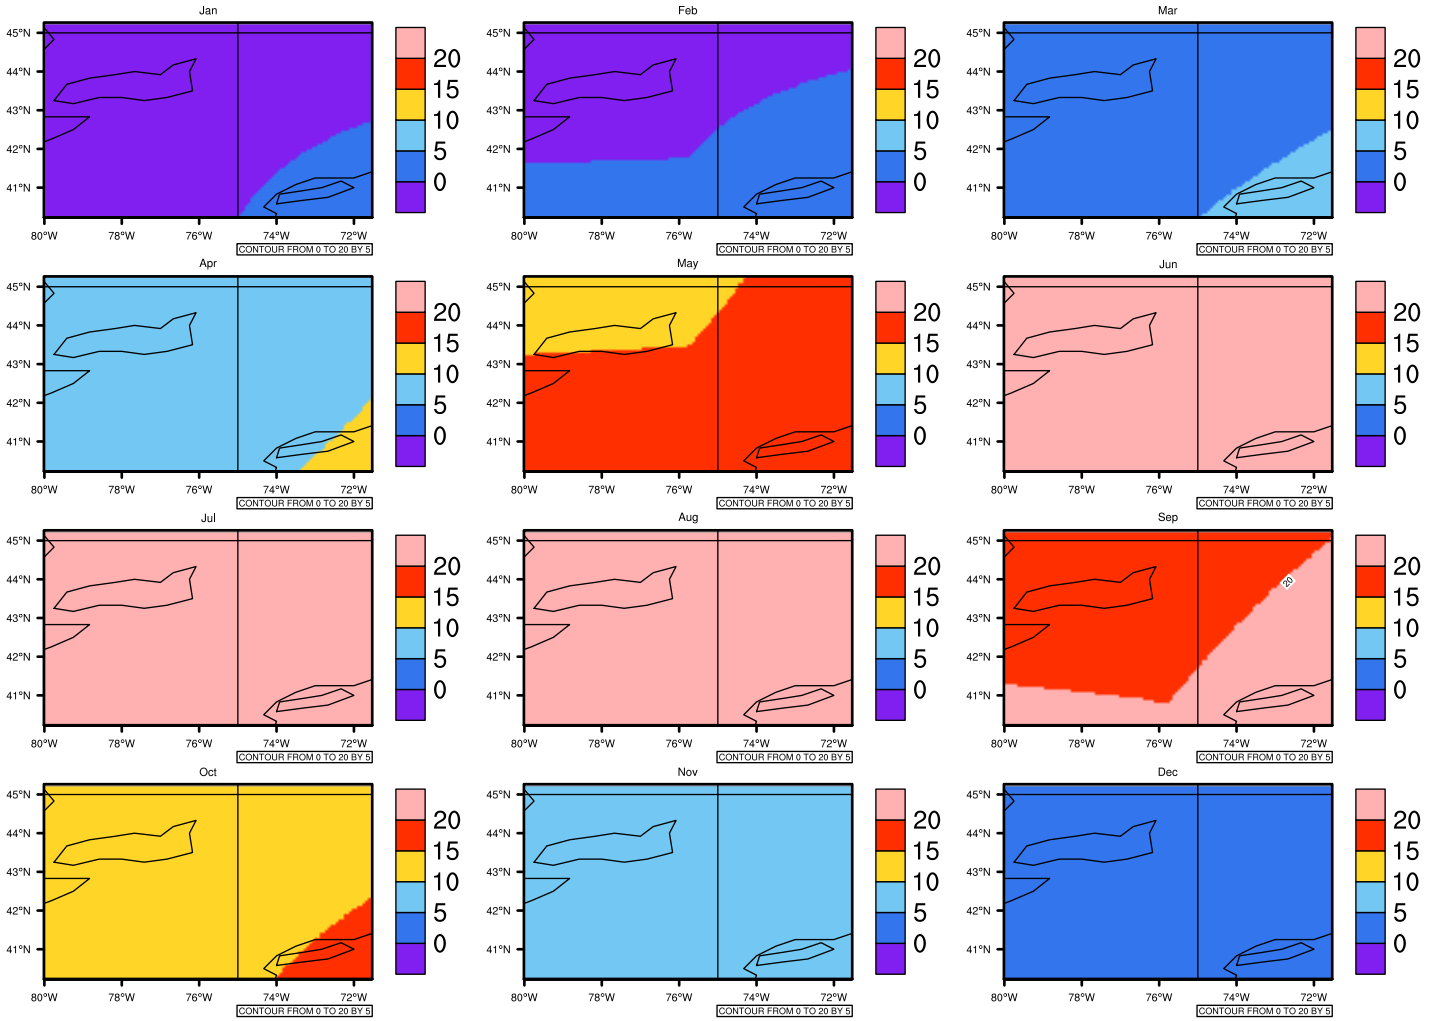

Monthly Daily Average t_{max}(c) In 2040-2049 GFDL-ESM2M RCP45 - New York

AgriMetSoft (2020). Climate Maps. Available on:
<https://agrimetsoft.com/maps>

Order a new map on <https://agrimetsoft.com/order>

[You can request maps from any dataset from the AgriMetSoft Team.](#)