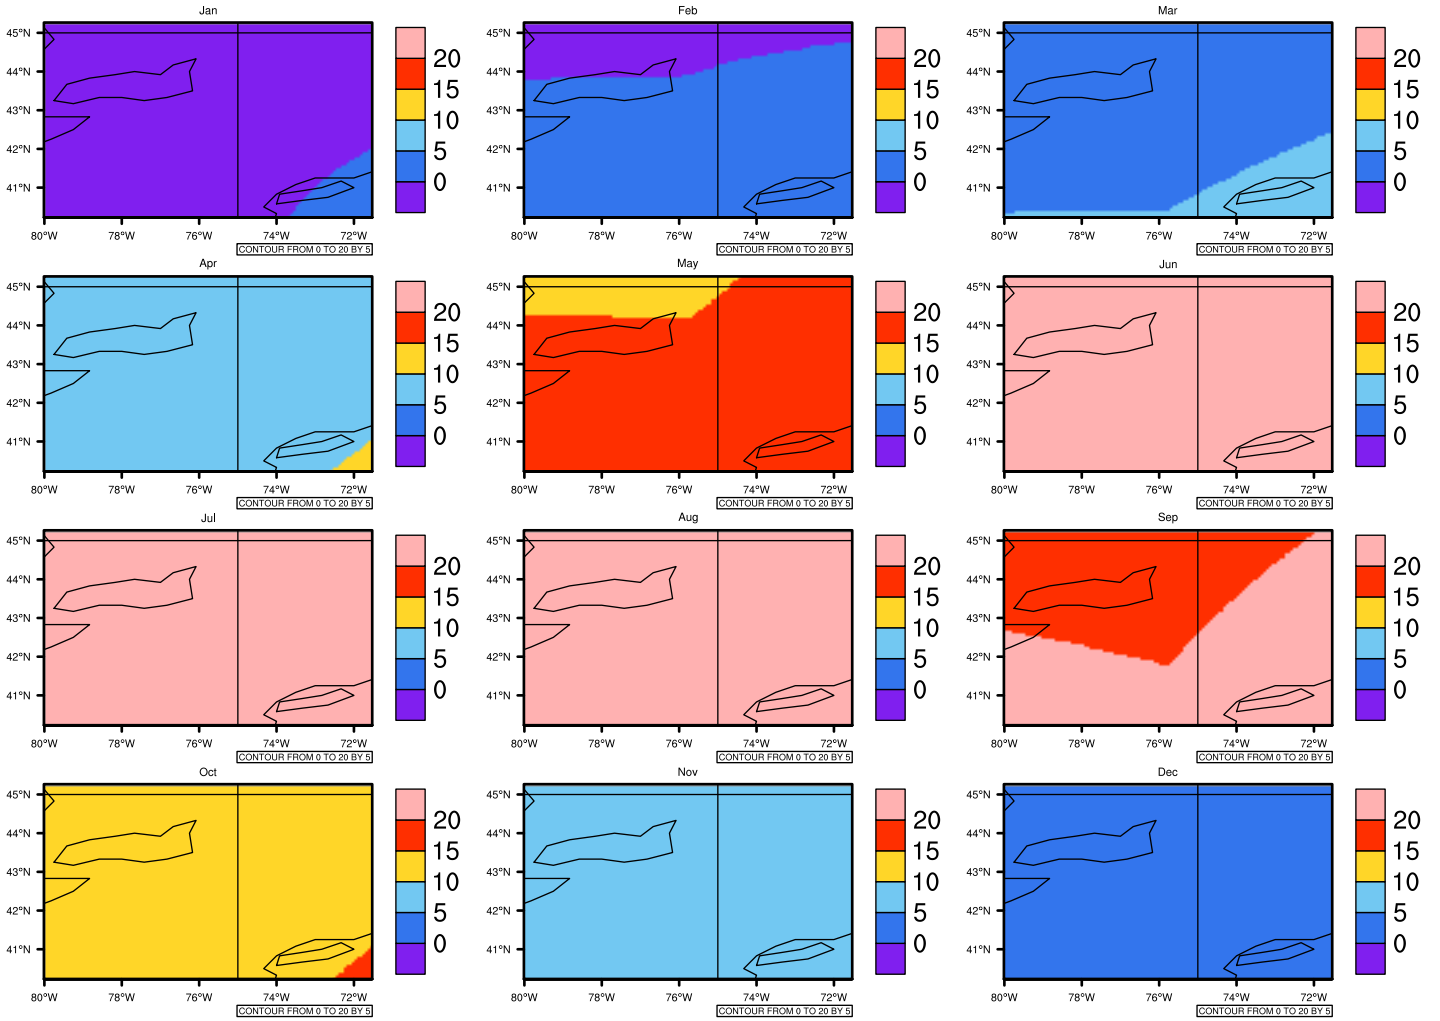

Monthly Daily Average t_{max}(c) In 2060-2069 GFDL-ESM2M RCP45 - New York

AgriMetSoft (2020). Climate Maps. Available on:
<https://agrimetsoft.com/maps>

Order a new map on <https://agrimetsoft.com/order>

[You can request maps from any dataset from the AgriMetSoft Team.](#)