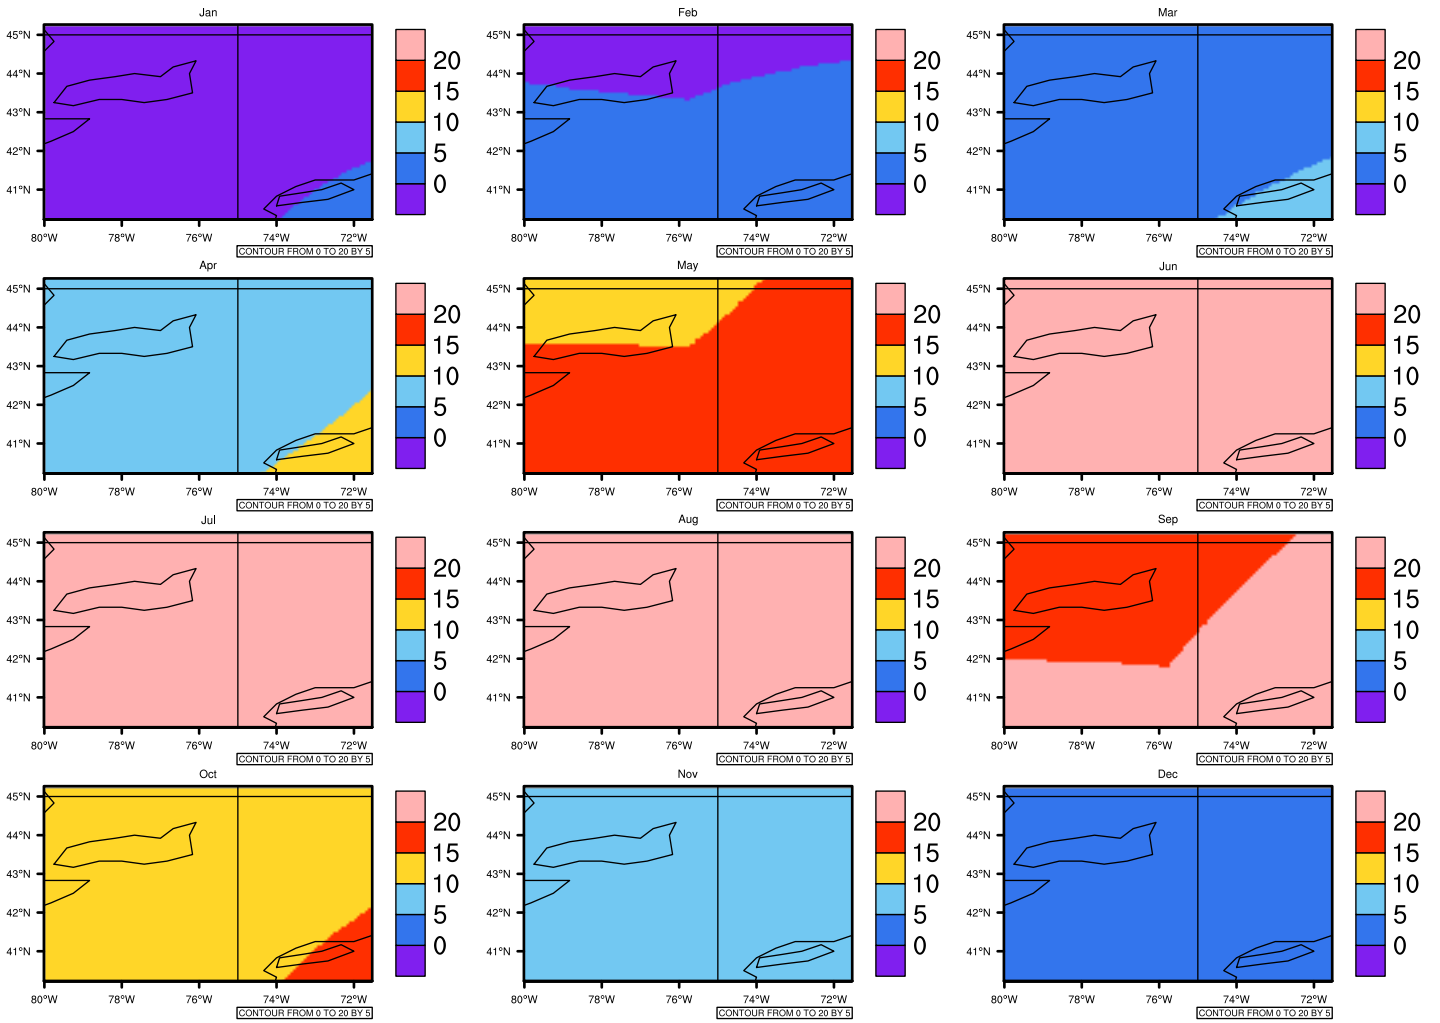

Monthly Daily Average t_{max}(c) In 2070-2079 GFDL-ESM2M RCP45 - New York

AgriMetSoft (2020). Climate Maps. Available on:
<https://agrimetsoft.com/maps>

[Order a new map on https://agrimetsoft.com/order](https://agrimetsoft.com/order)

[You can request maps from any dataset from the AgriMetSoft Team.](#)