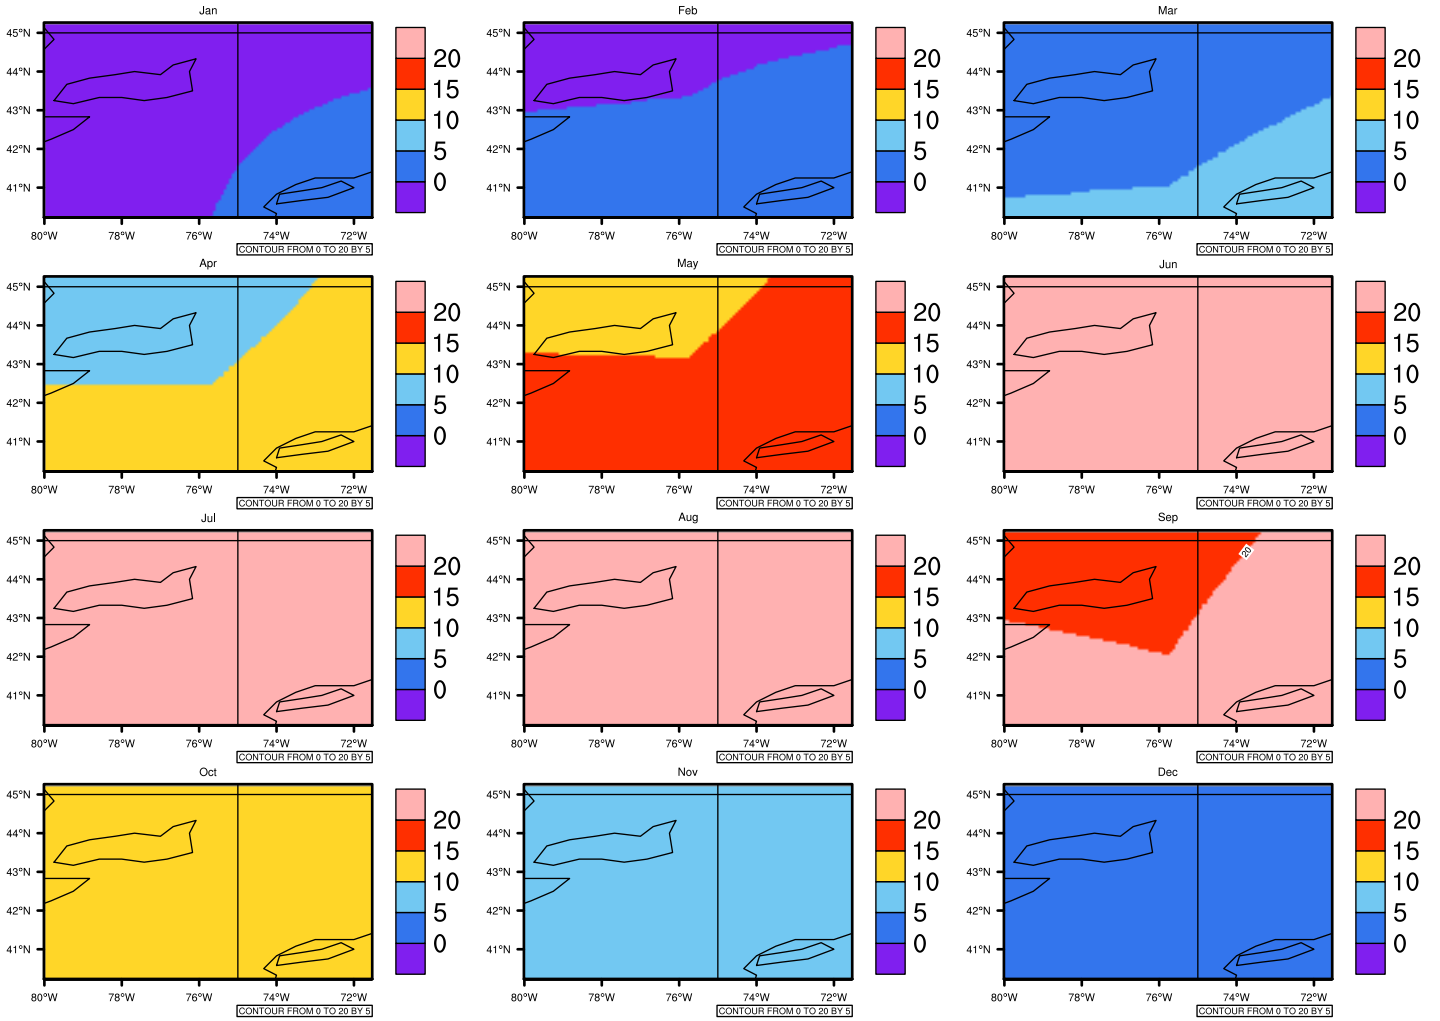

Monthly Daily Average tmax(c) In 2080-2089 GFDL-ESM2M RCP45 - New York

AgriMetSoft (2020). Climate Maps. Available on:
<https://agrimetsoft.com/maps>

[Order a new map on https://agrimetsoft.com/order](https://agrimetsoft.com/order)

[You can request maps from any dataset from the AgriMetSoft Team.](#)