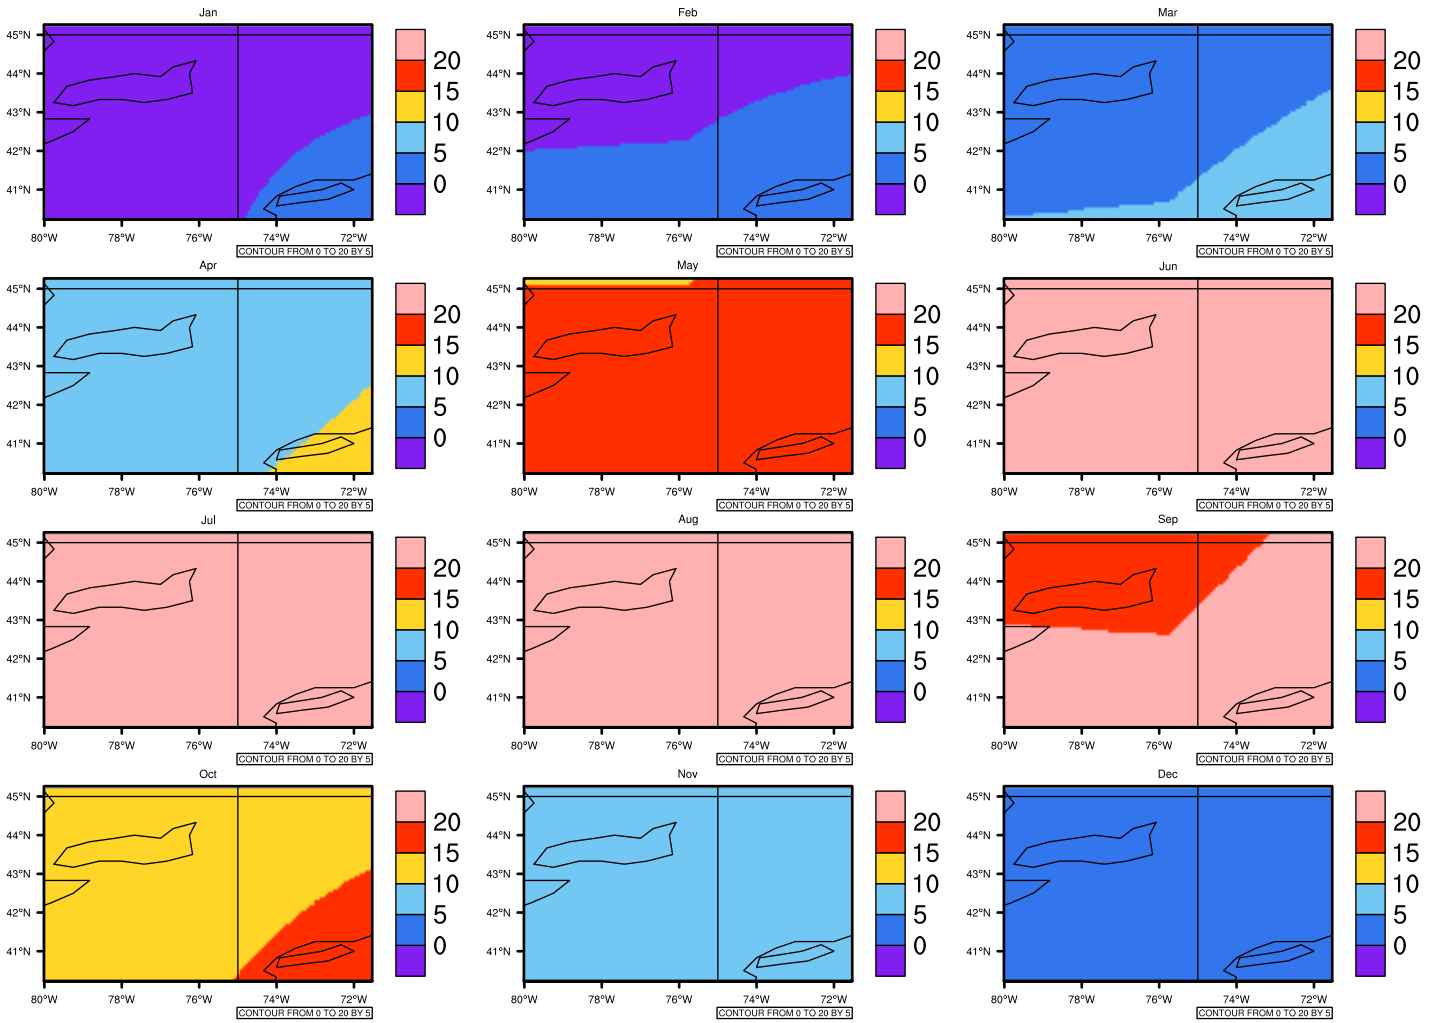

Monthly Daily Average t_{max}(c) In 2090-2099 GFDL-ESM2M RCP45 - New York

AgriMetSoft (2020). Climate Maps. Available on:
<https://agrimetsoft.com/maps>

Order a new map on <https://agrimetsoft.com/order>

[You can request maps from any dataset from the AgriMetSoft Team.](#)