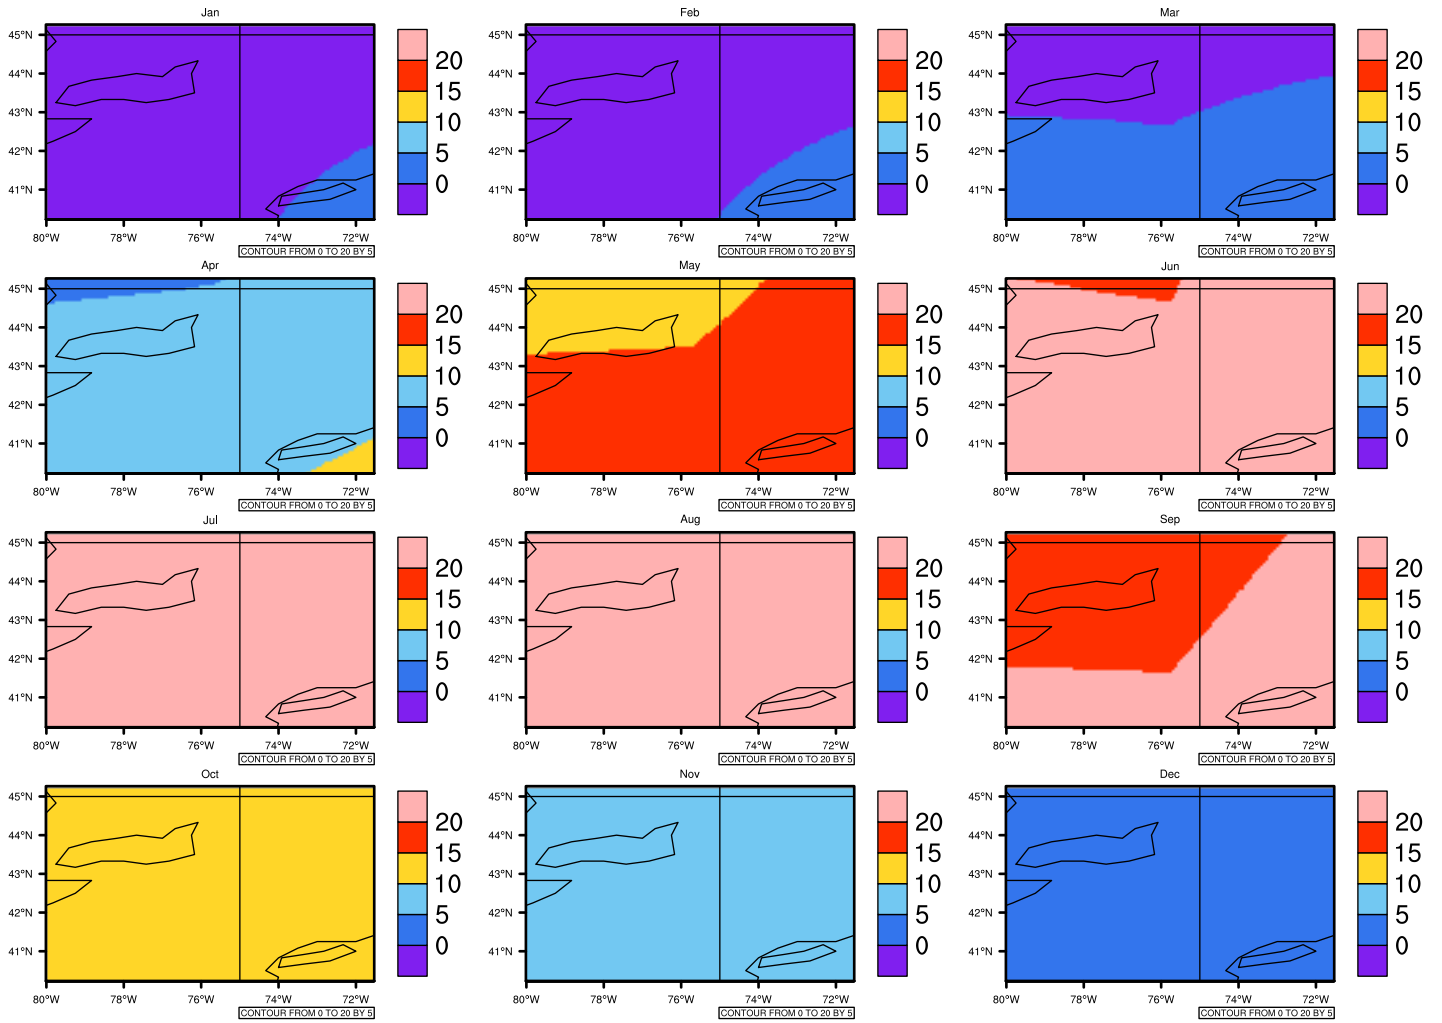

## Monthly Daily Average t<sub>max</sub>(c) In 2020-2029 GFDL-ESM2M RCP85 - New York

AgriMetSoft (2020). Climate Maps. Available on:  
<https://agrimetsoft.com/maps>

Order a new map on <https://agrimetsoft.com/order>

[You can request maps from any dataset from the AgriMetSoft Team.](#)