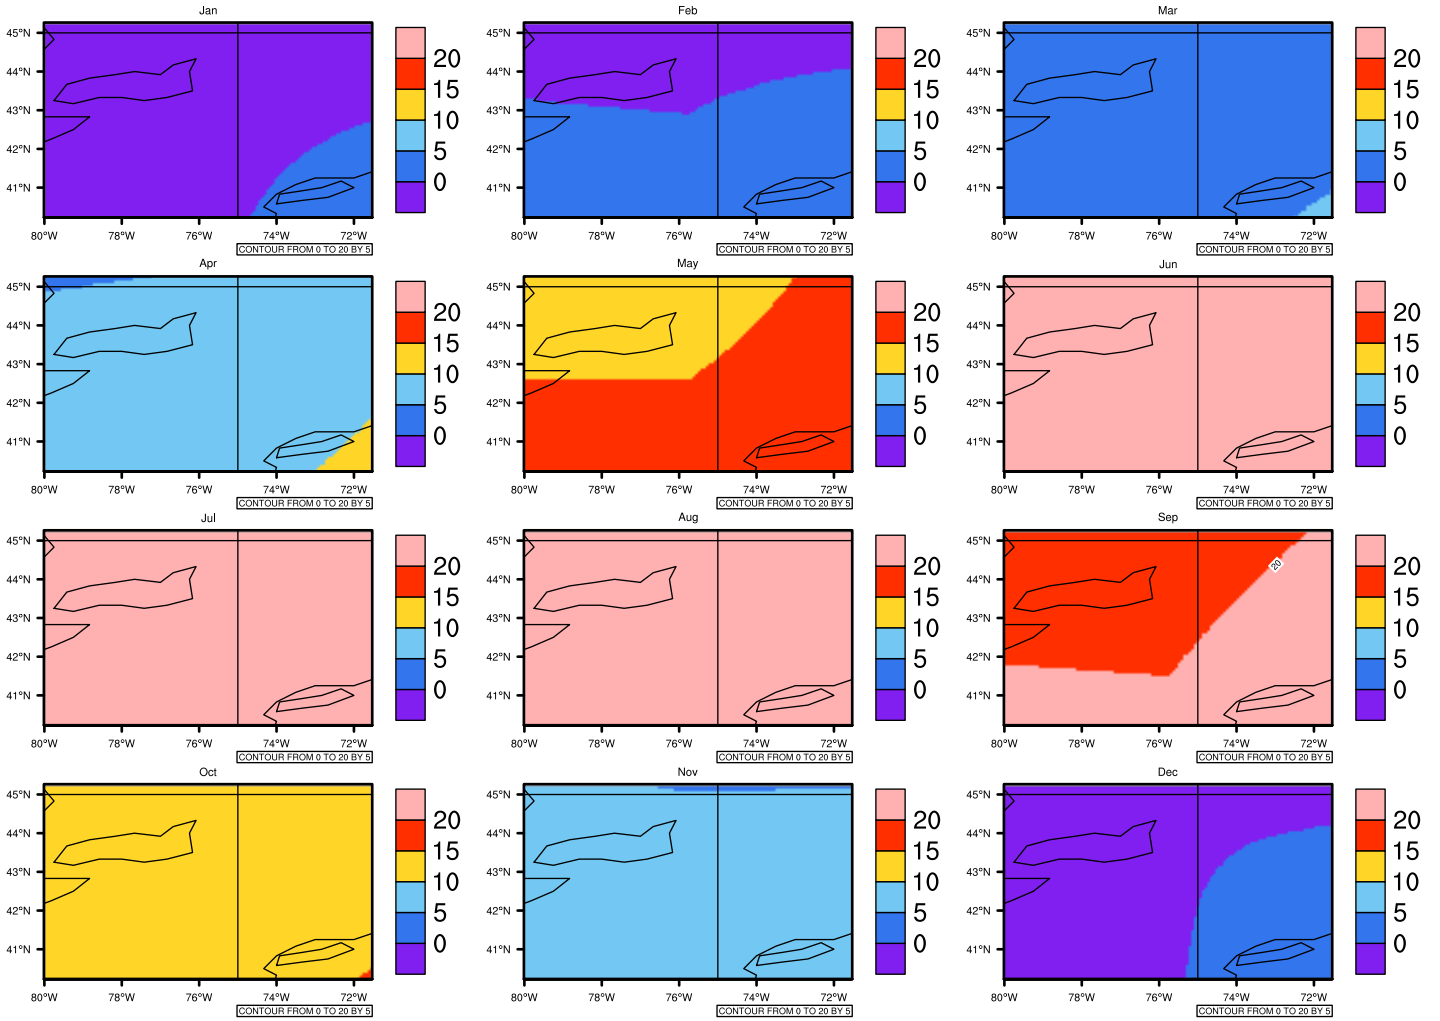

Monthly Daily Average t_{max}(c) In 2040-2049 GFDL-ESM2M RCP85 - New York

AgriMetSoft (2020). Climate Maps. Available on:
<https://agrimetsoft.com/maps>

Order a new map on <https://agrimetsoft.com/order>

[You can request maps from any dataset from the AgriMetSoft Team.](#)