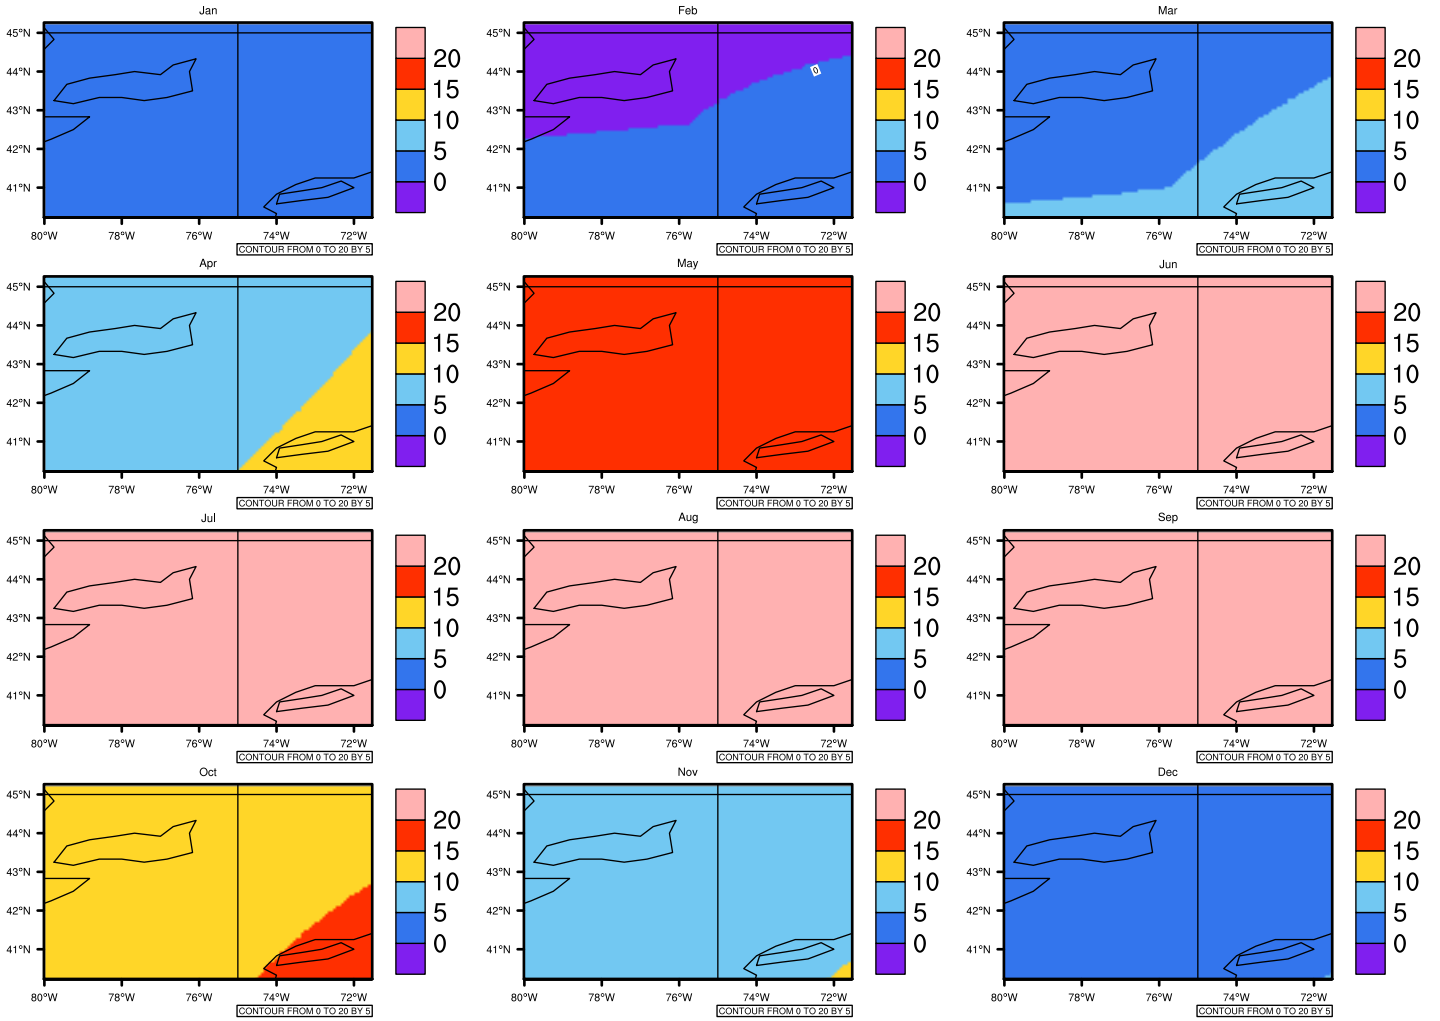

## Monthly Daily Average t<sub>max</sub>(c) In 2050-2059 GFDL-ESM2M RCP85 - New York

AgriMetSoft (2020). Climate Maps. Available on:  
<https://agrimetsoft.com/maps>

Order a new map on <https://agrimetsoft.com/order>

[You can request maps from any dataset from the AgriMetSoft Team.](#)