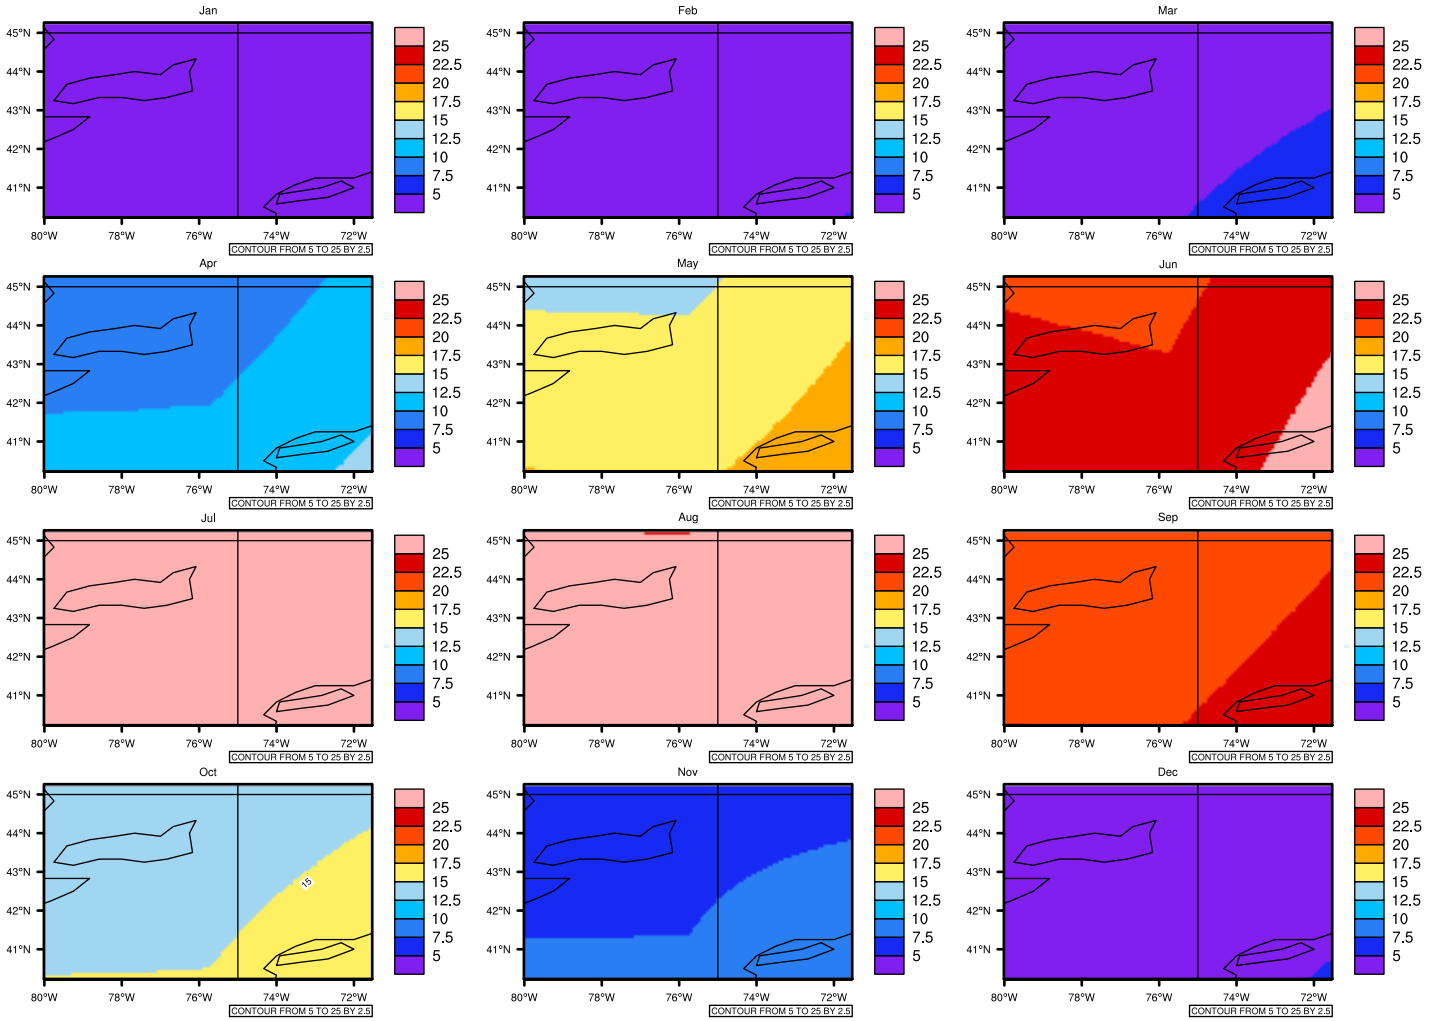

Monthly Daily Average t_{max}(c) In 2060-2069 GFDL-ESM2M RCP85 - New York

AgriMetSoft (2020). Climate Maps. Available on:
<https://agrimetsoft.com/maps>

Order a new map on <https://agrimetsoft.com/order>

[You can request maps from any dataset from the AgriMetSoft Team.](#)