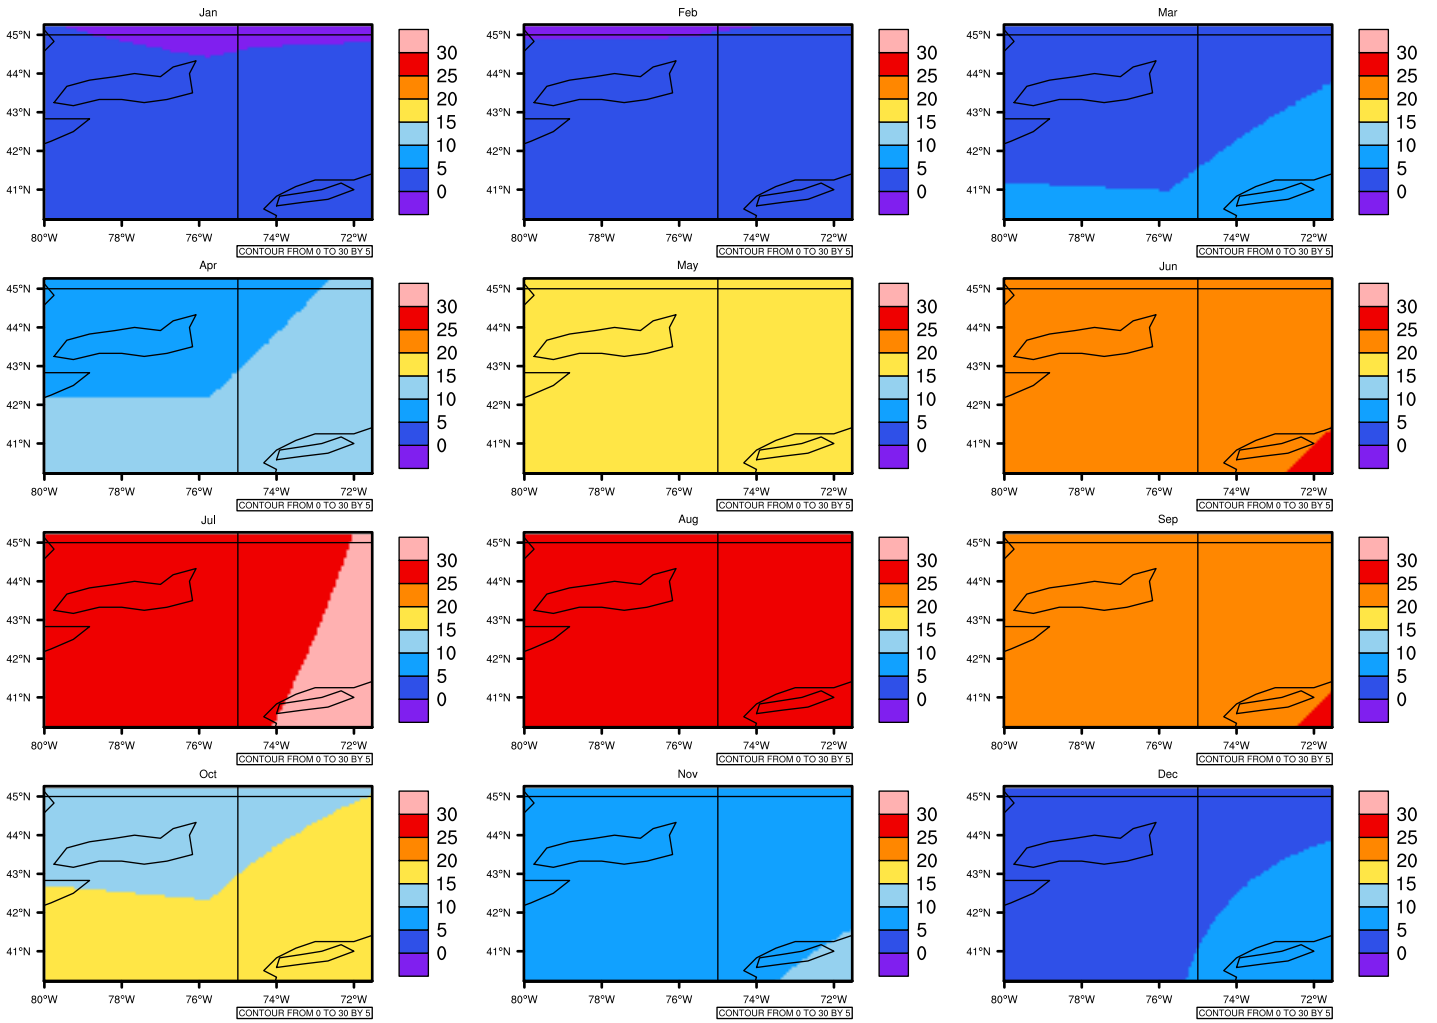

## Monthly Daily Average t<sub>max</sub>(c) In 2070-2079 GFDL-ESM2M RCP85 - New York

AgriMetSoft (2020). Climate Maps. Available on:  
<https://agrimetsoft.com/maps>

Order a new map on <https://agrimetsoft.com/order>

[You can request maps from any dataset from the AgriMetSoft Team.](#)