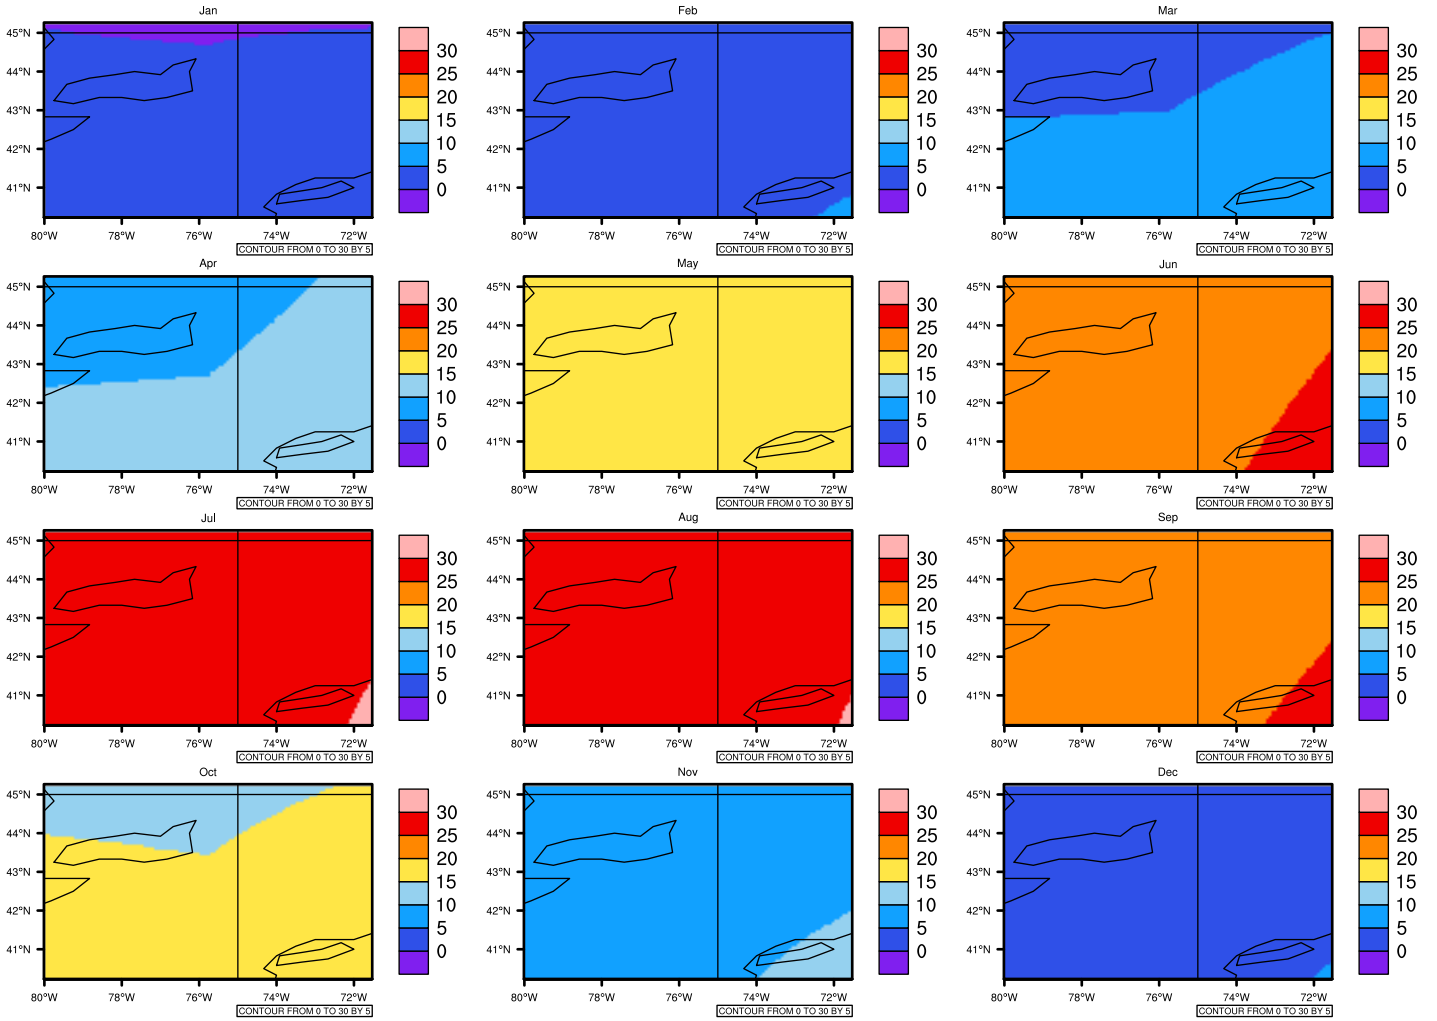

Monthly Daily Average t_{max}(c) In 2080-2089 GFDL-ESM2M RCP85 - New York

AgriMetSoft (2020). Climate Maps. Available on:
<https://agrimetsoft.com/maps>

[Order a new map on https://agrimetsoft.com/order](https://agrimetsoft.com/order)

[You can request maps from any dataset from the AgriMetSoft Team.](#)