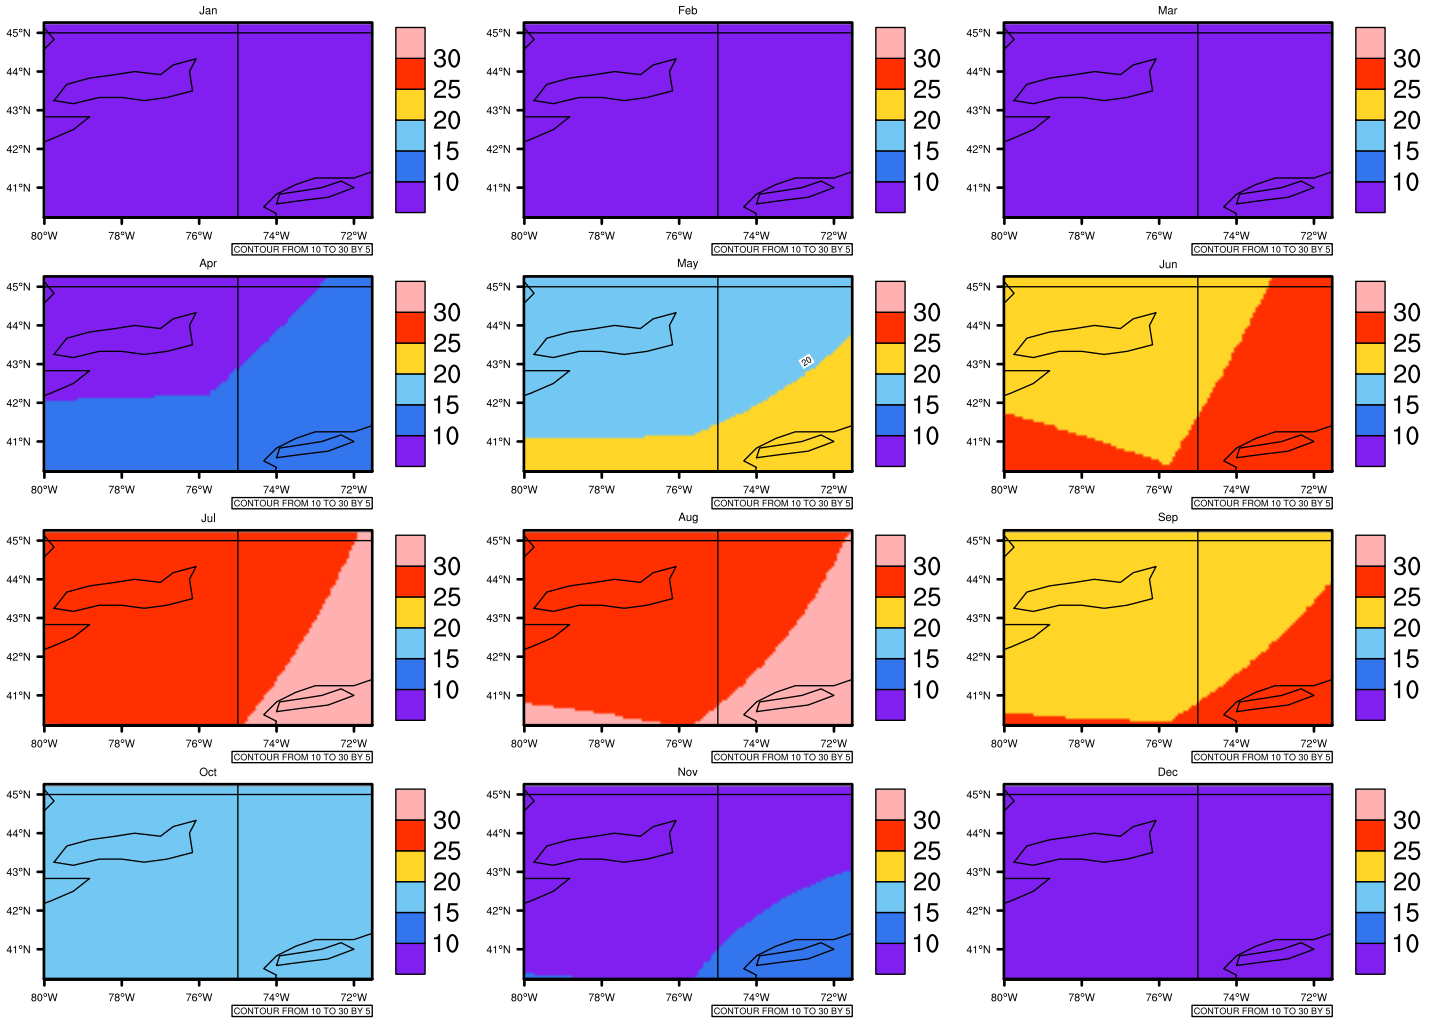

Monthly Daily Average t_{max}(c) In 2090-2099 GFDL-ESM2M RCP85 - New York

AgriMetSoft (2020). Climate Maps. Available on:
<https://agrimetsoft.com/maps>

Order a new map on <https://agrimetsoft.com/order>

[You can request maps from any dataset from the AgriMetSoft Team.](#)