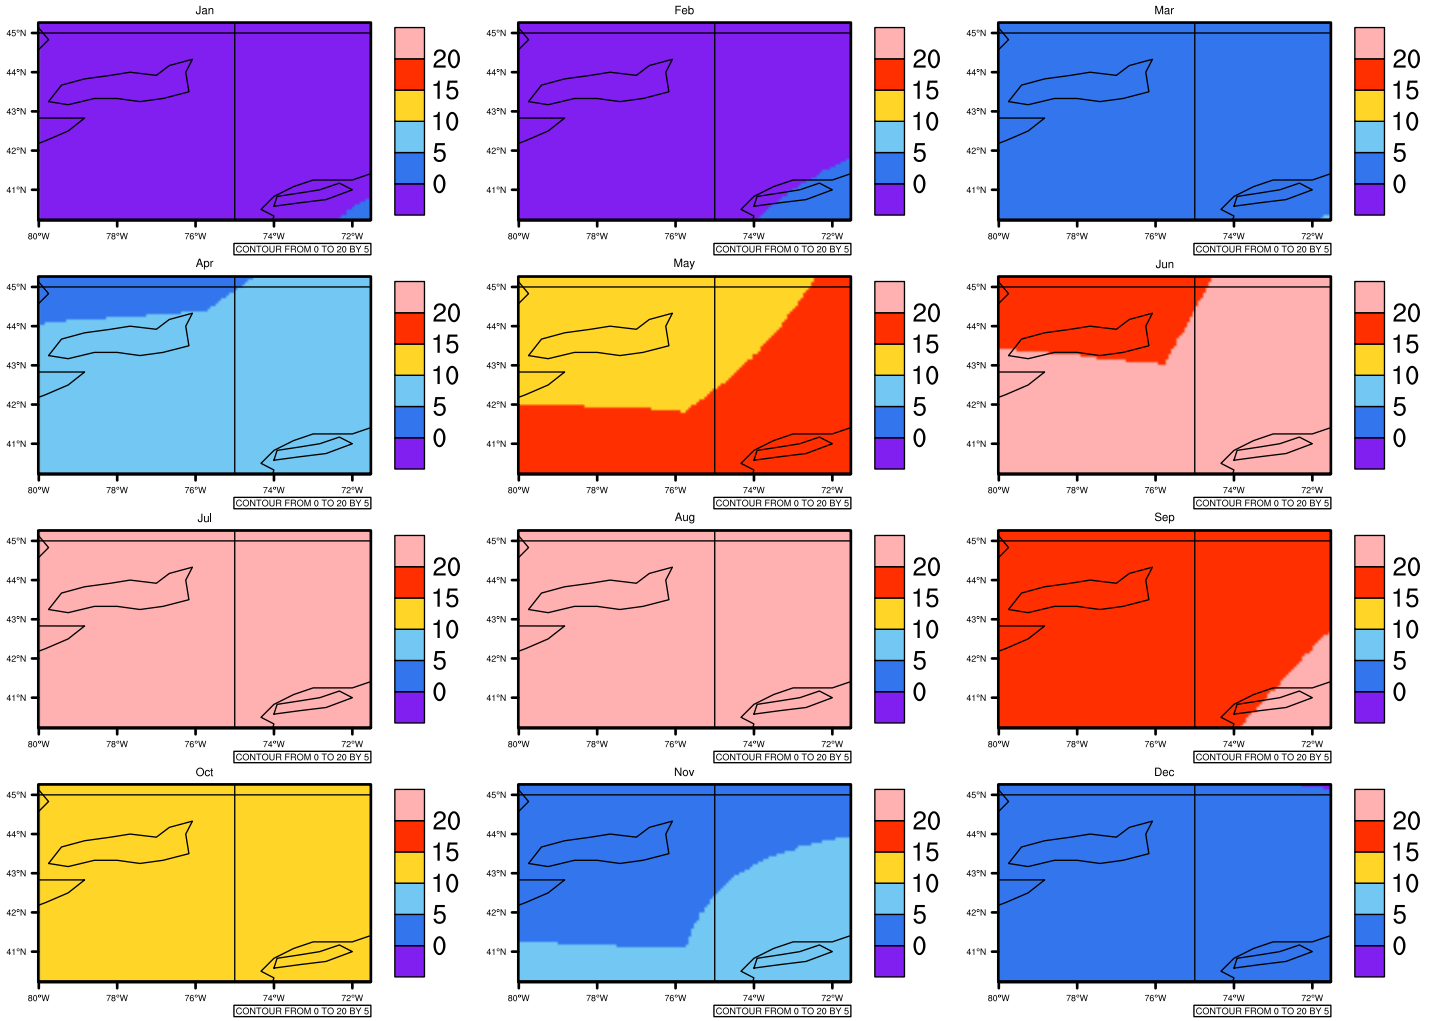

Monthly Daily Average t_{max}(c) In 1975-2005 GFDL-ESM2M historical - New York

AgriMetSoft (2020). Climate Maps. Available on: <https://agrimetsoft.com/maps>

|Order a new map on <https://agrimetsoft.com/order>

[You can request maps from any dataset from the AgriMetSoft Team.](#)