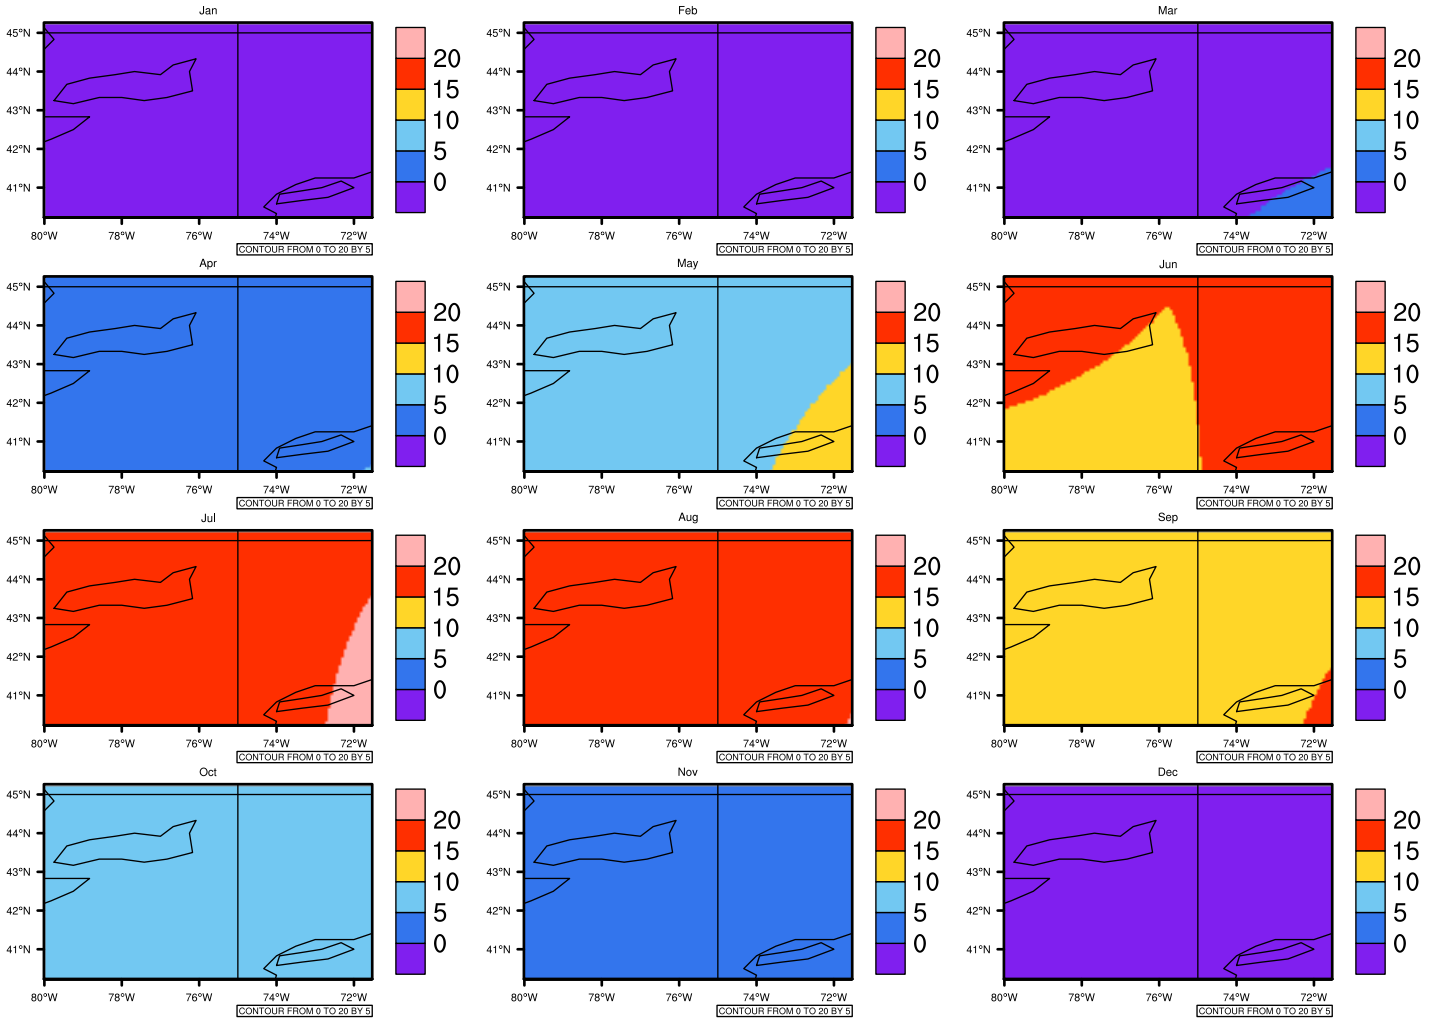

Monthly Daily Average t_{asmin}(c) In 2020-2029 GFDL-ESM2M RCP45 - New York

AgriMetSoft (2020). Climate Maps. Available on:
<https://agrimetsoft.com/maps>

Order a new map on <https://agrimetsoft.com/order>