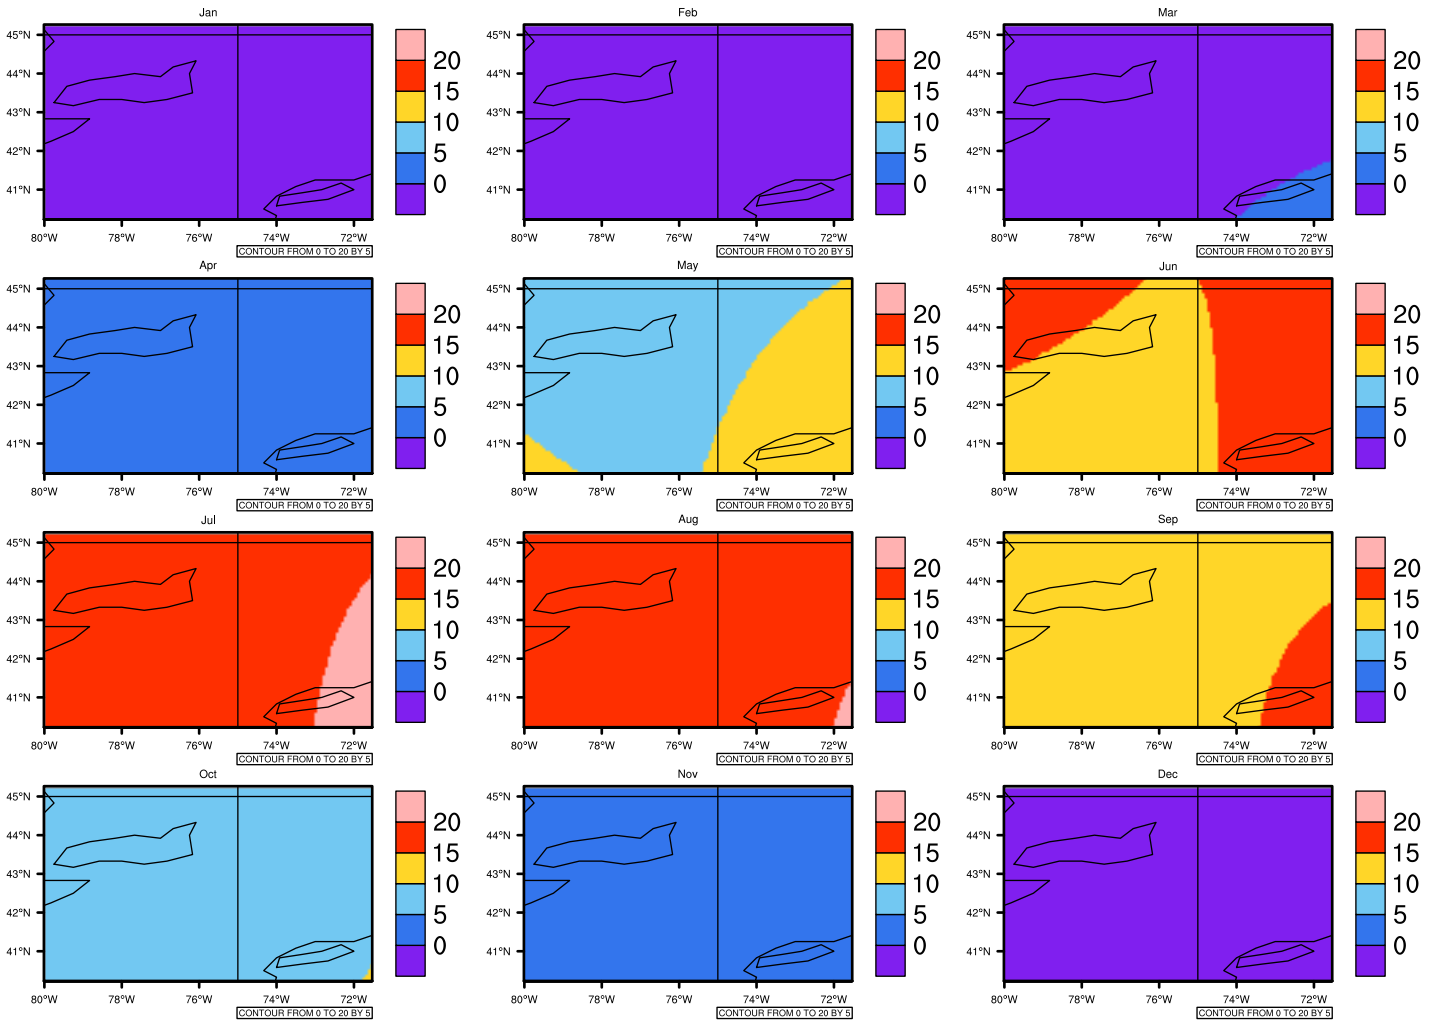

Monthly Daily Average t_{asmin}(c) In 2060-2069 GFDL-ESM2M RCP45 - New York

AgriMetSoft (2020). Climate Maps. Available on:
<https://agrimetsoft.com/maps>

[Order a new map on https://agrimetsoft.com/order](https://agrimetsoft.com/order)