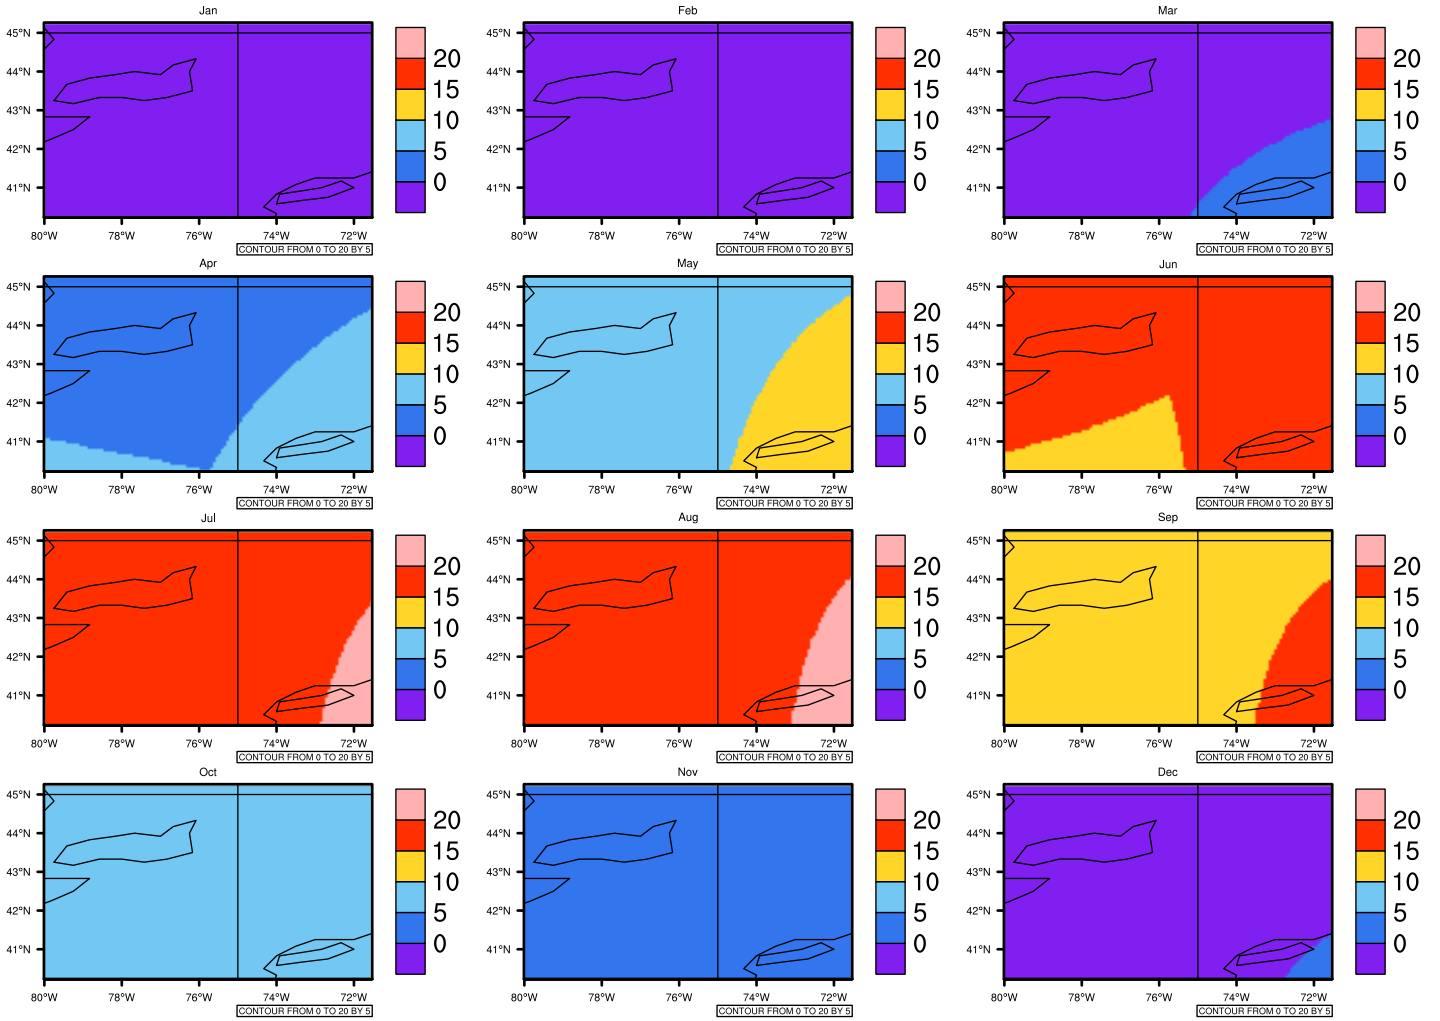

Monthly Daily Average t_{asmin}(c) In 2080-2089 GFDL-ESM2M RCP45 - New York

AgriMetSoft (2020). Climate Maps. Available on:
<https://agrimetsoft.com/maps>

[Order a new map on https://agrimetsoft.com/order](https://agrimetsoft.com/order)