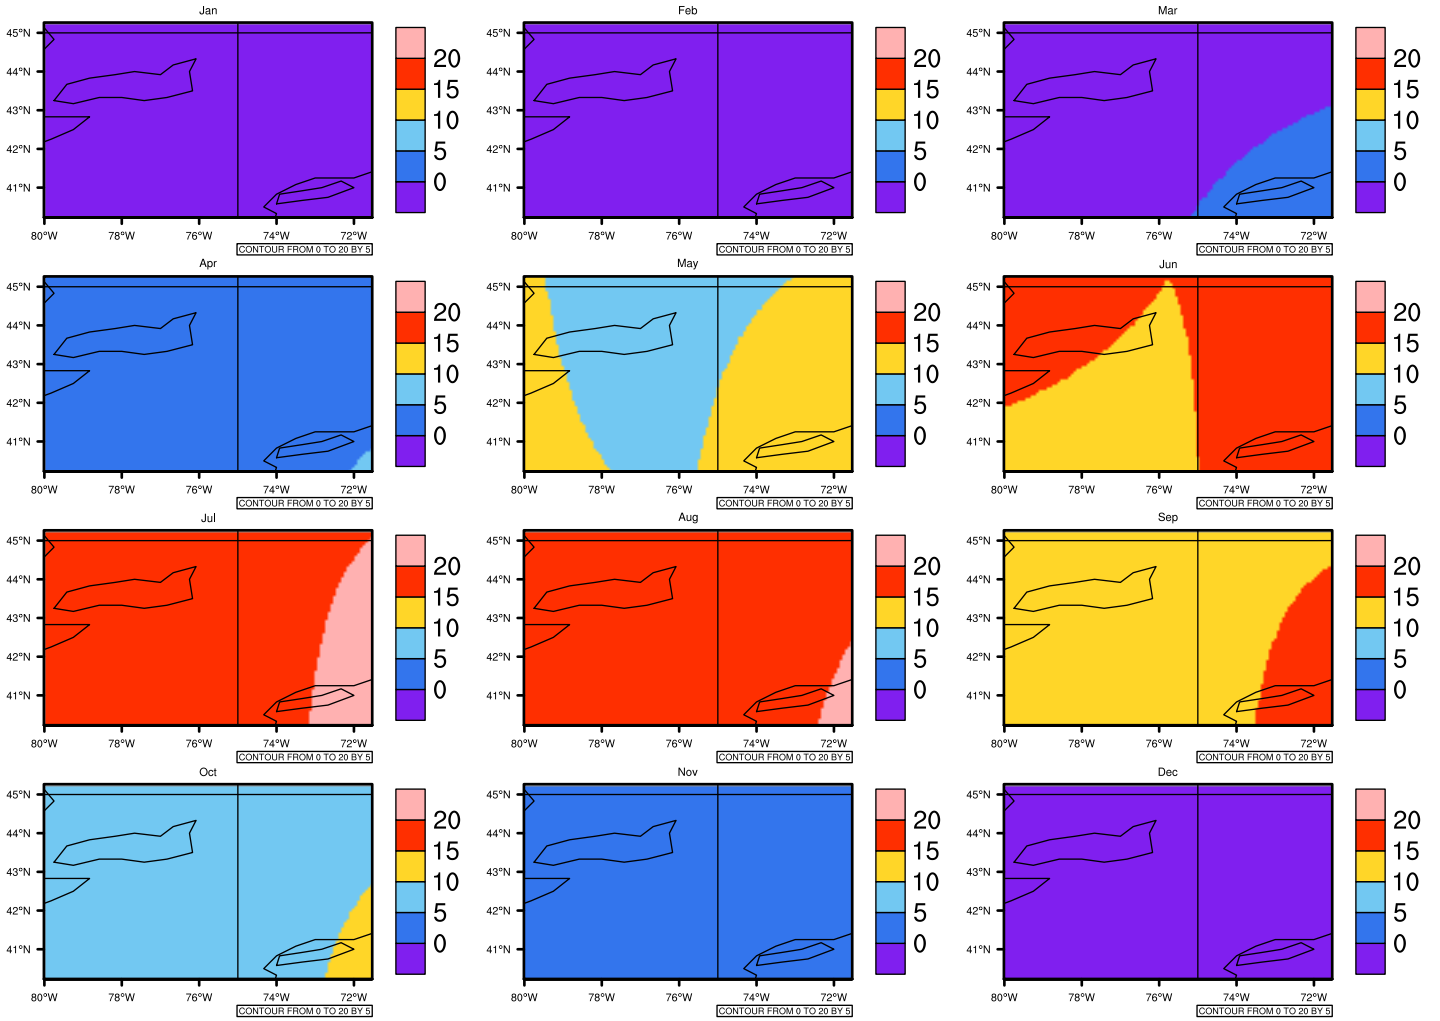

Monthly Daily Average t_{asmin}(c) In 2090-2099 GFDL-ESM2M RCP45 - New York

AgriMetSoft (2020). Climate Maps. Available on:
<https://agrimetsoft.com/maps>

[Order a new map on https://agrimetsoft.com/order](https://agrimetsoft.com/order)