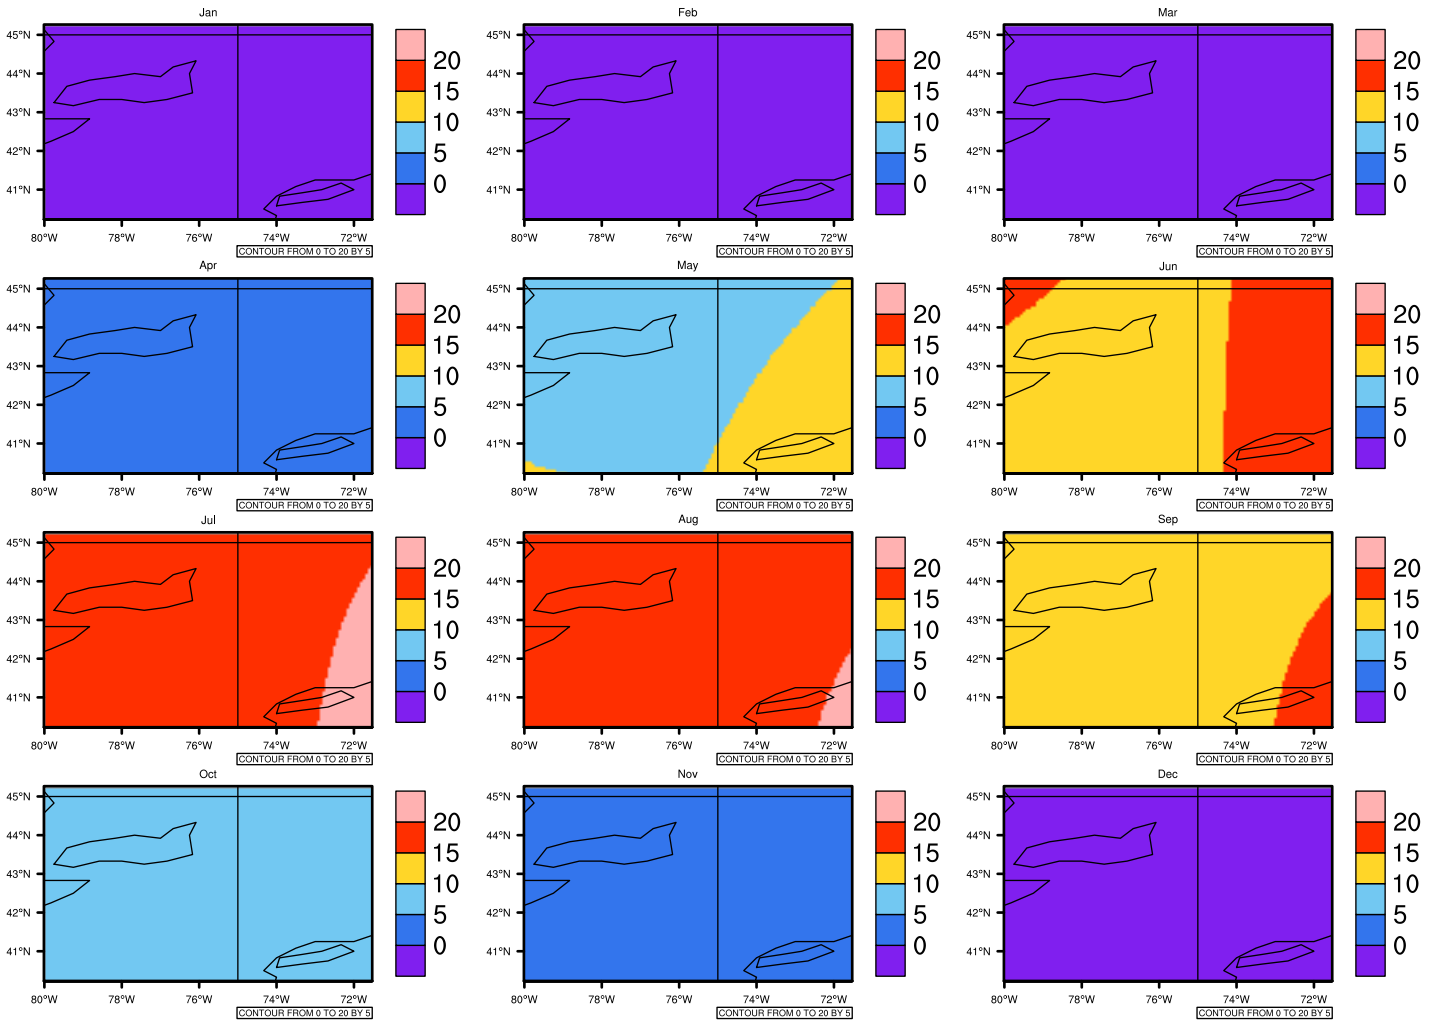

## Monthly Daily Average t<sub>asmin</sub>(c) In 2020-2029 GFDL-ESM2M RCP85 - New York

AgriMetSoft (2020). Climate Maps. Available on:  
<https://agrimetsoft.com/maps>

Order a new map on <https://agrimetsoft.com/order>