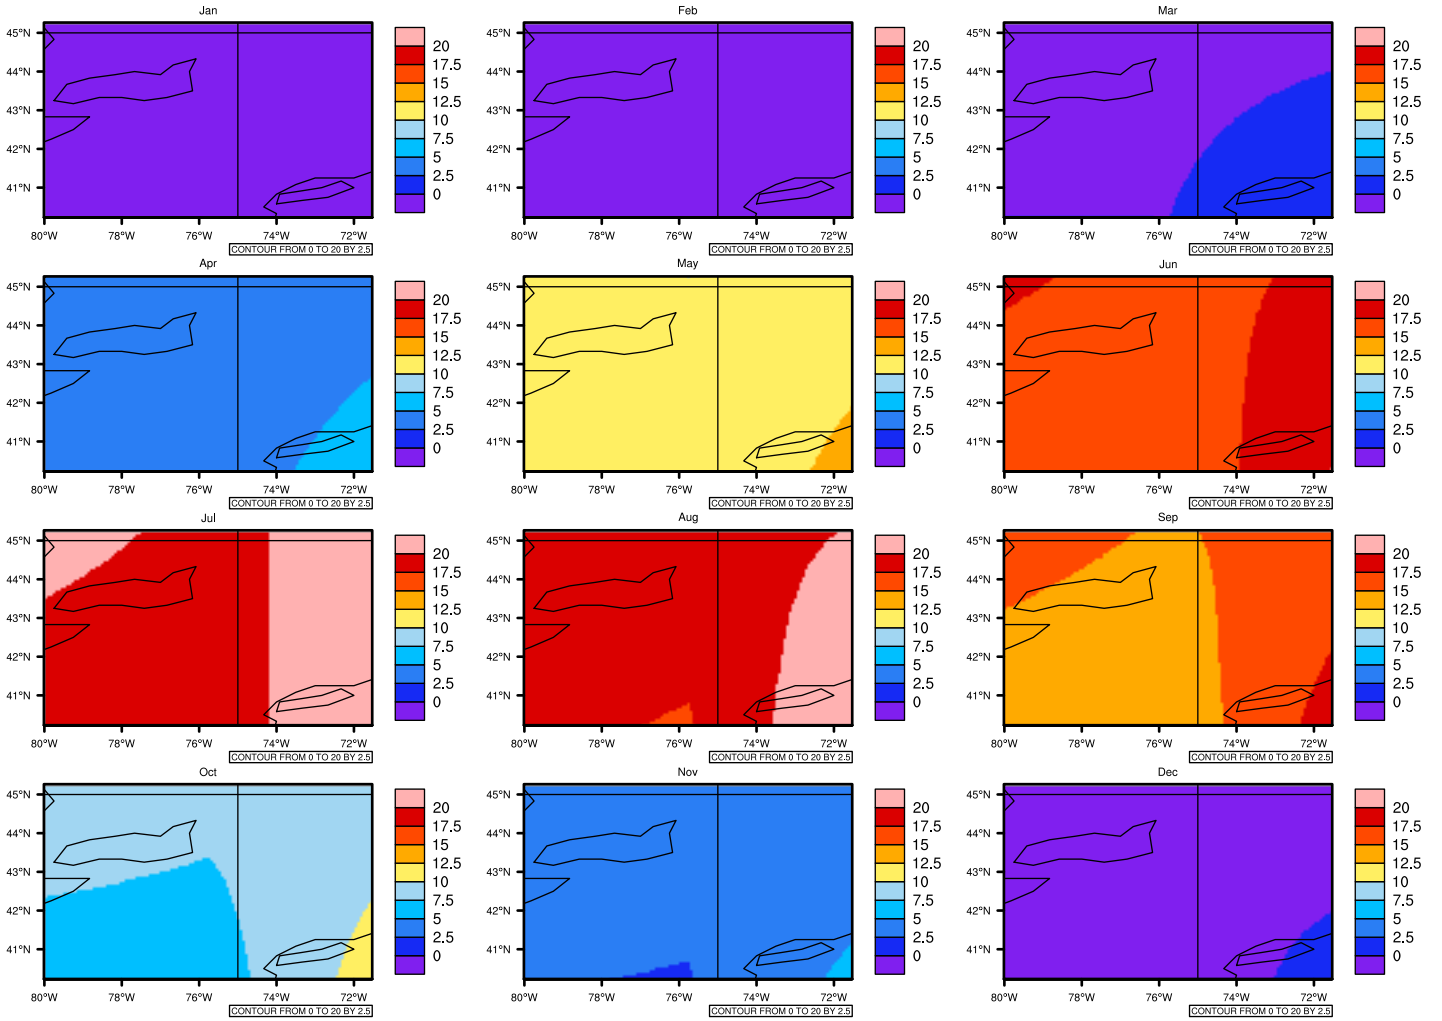

Monthly Daily Average tasmin(c) In 2050-2059 GFDL-ESM2M RCP85 - New York

AgriMetSoft (2020). Climate Maps. Available on:
<https://agrimetsoft.com/maps>

Order a new map on <https://agrimetsoft.com/order>