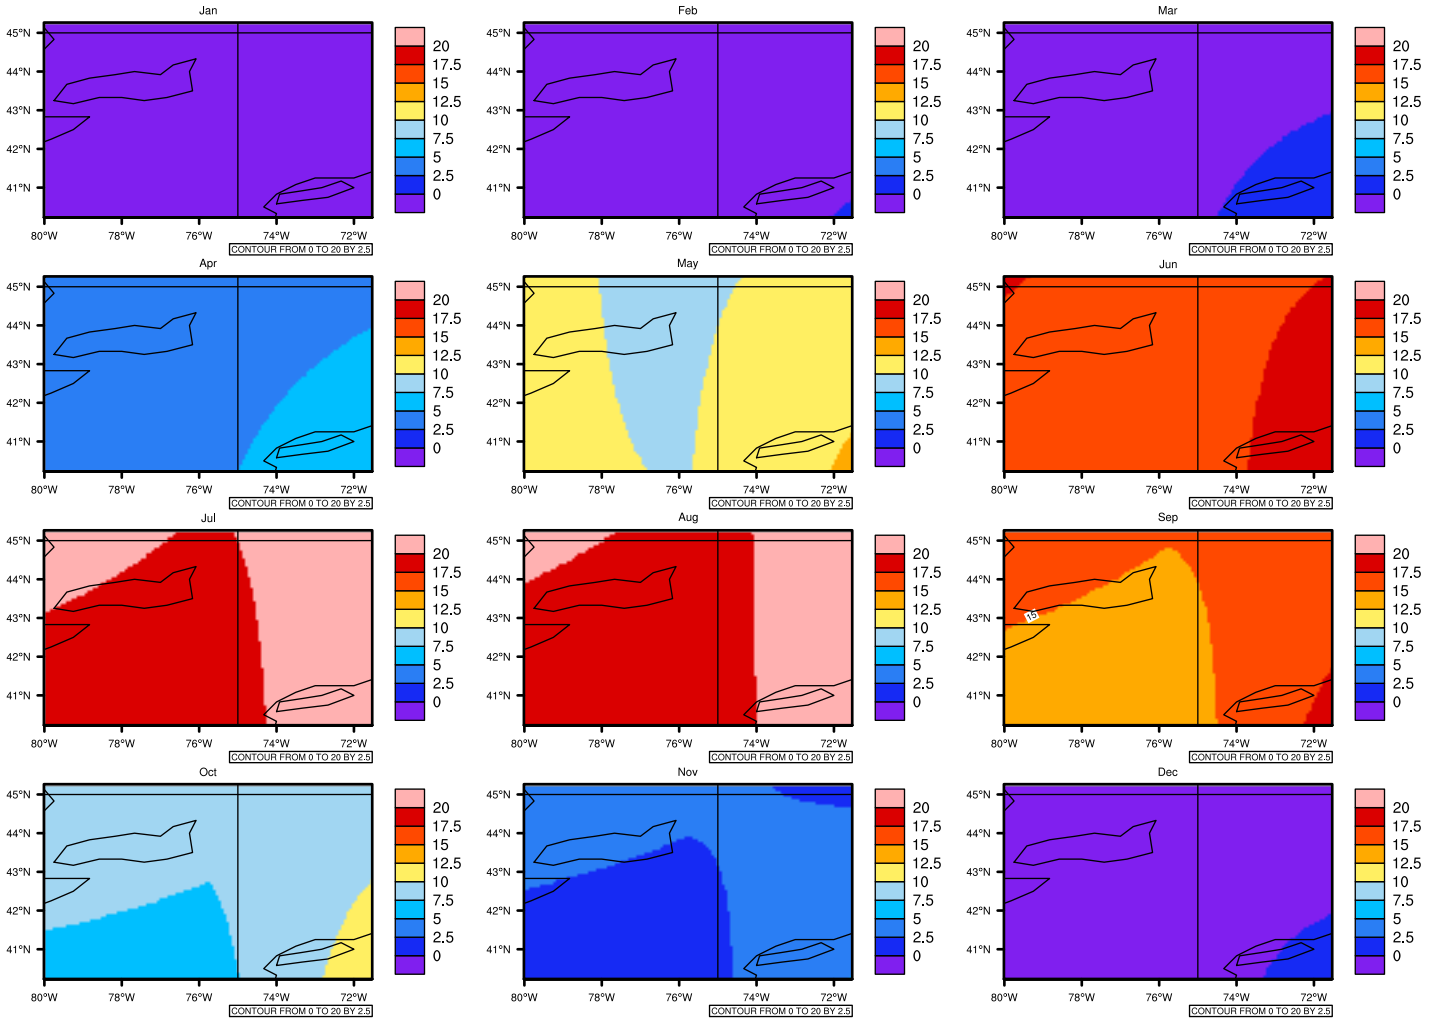

Monthly Daily Average tasmin(c) In 2060-2069 GFDL-ESM2M RCP85 - New York

AgriMetSoft (2020). Climate Maps. Available on:
<https://agrimetsoft.com/maps>

Order a new map on <https://agrimetsoft.com/order>