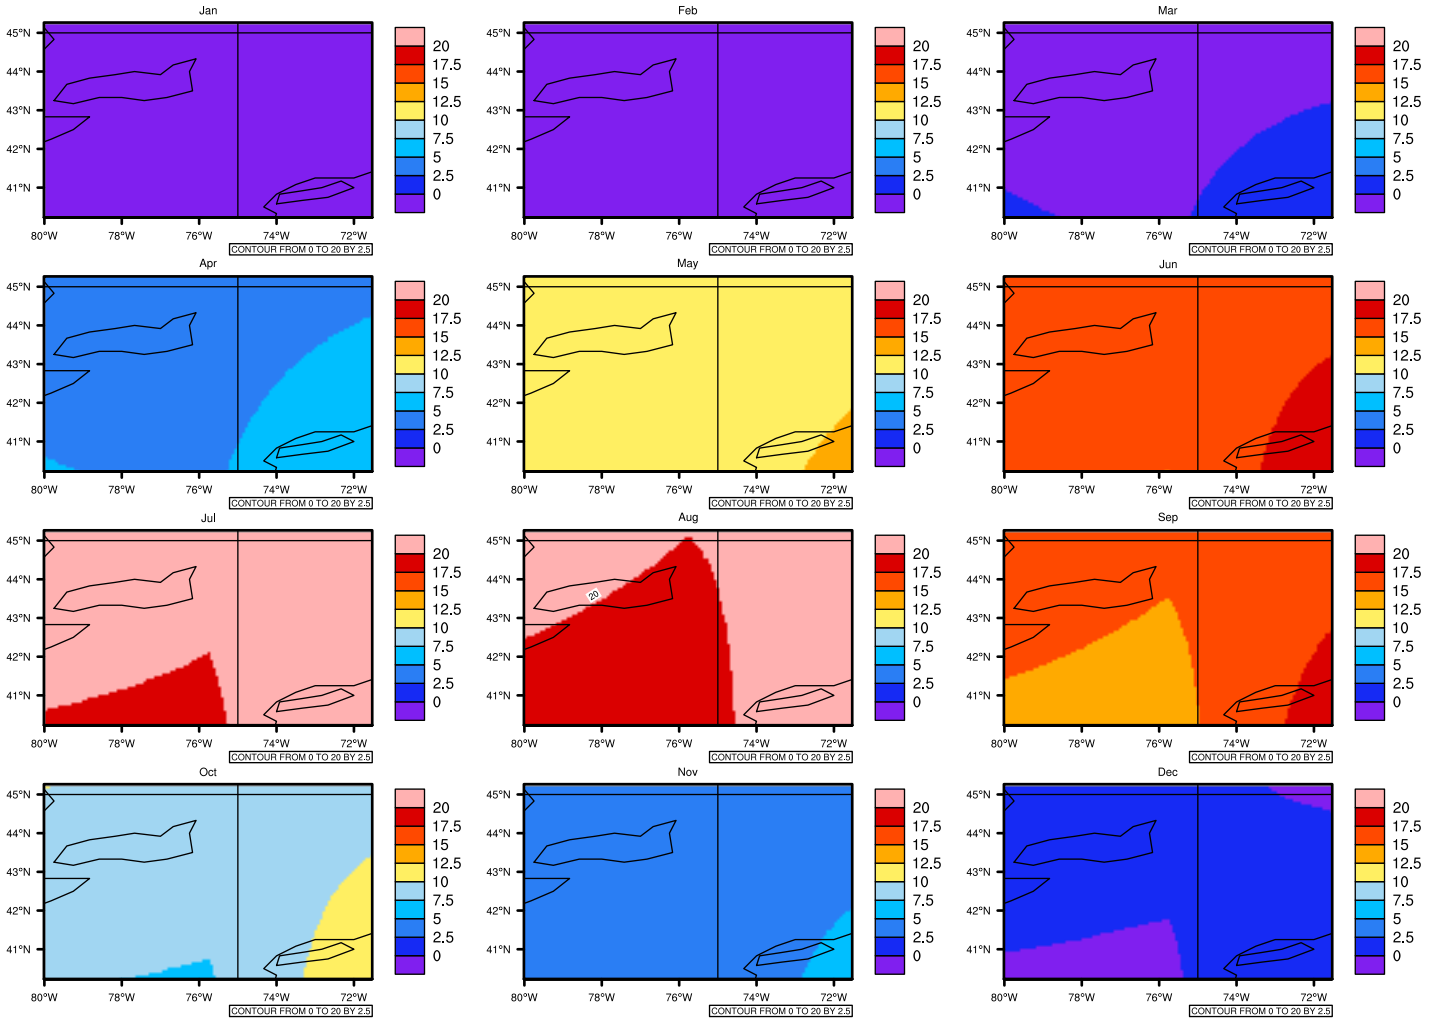

## Monthly Daily Average tasmin(c) In 2070-2079 GFDL-ESM2M RCP85 - New York

AgriMetSoft (2020). Climate Maps. Available on:  
<https://agrimetsoft.com/maps>

Order a new map on <https://agrimetsoft.com/order>