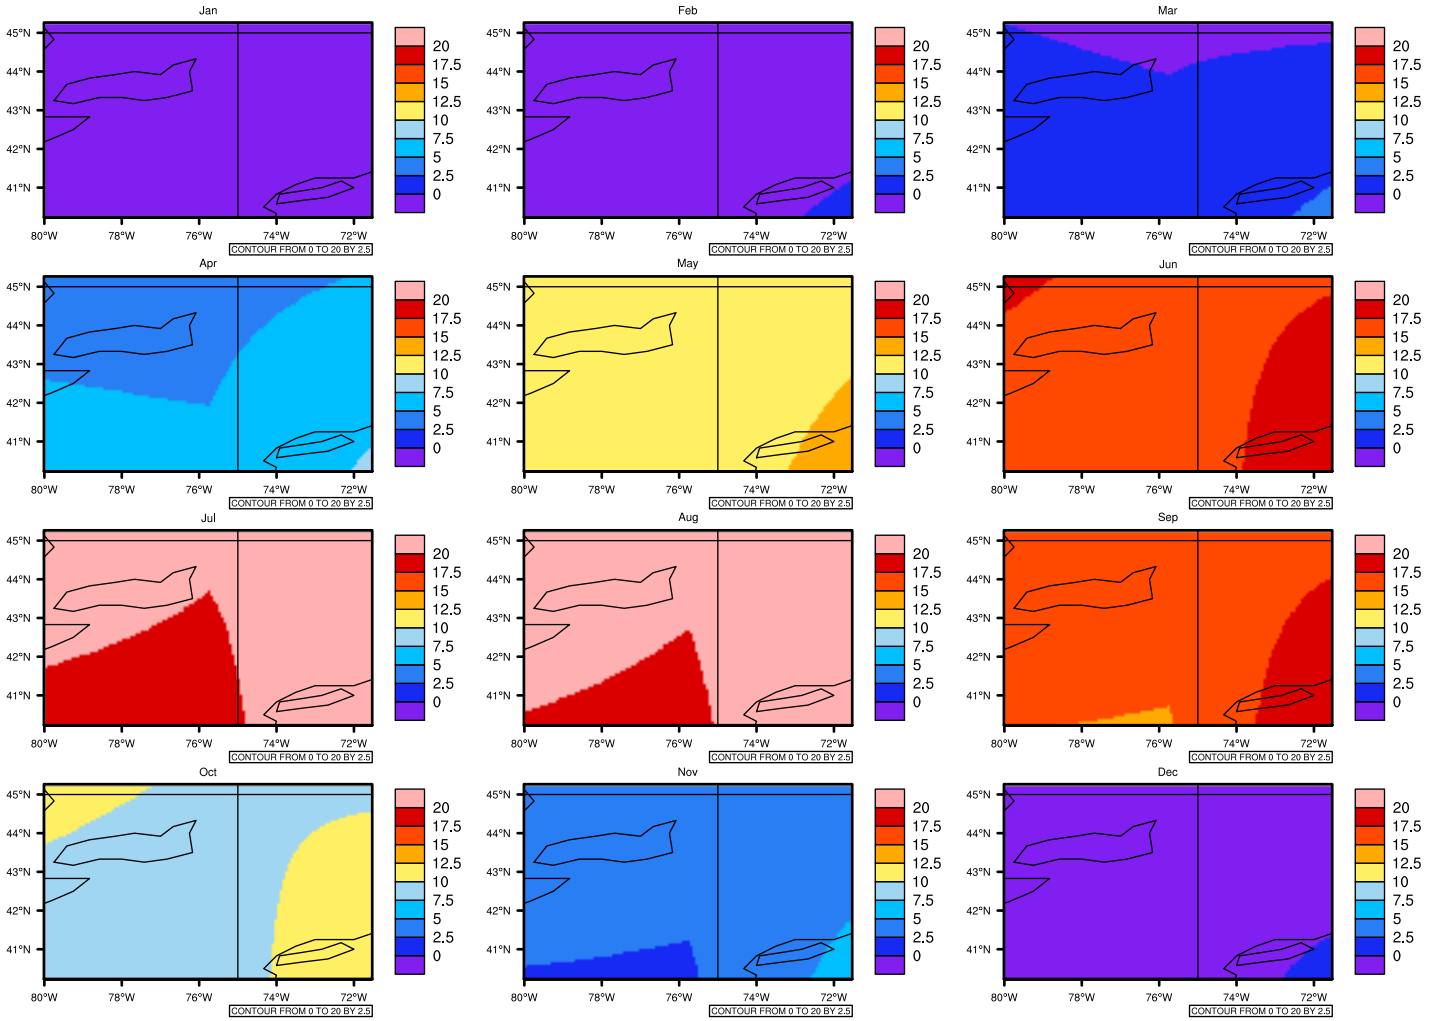

Monthly Daily Average t_{asmin}(c) In 2080-2089 GFDL-ESM2M RCP85 - New York

AgriMetSoft (2020). Climate Maps. Available on:
<https://agrimetsoft.com/maps>

Order a new map on <https://agrimetsoft.com/order>