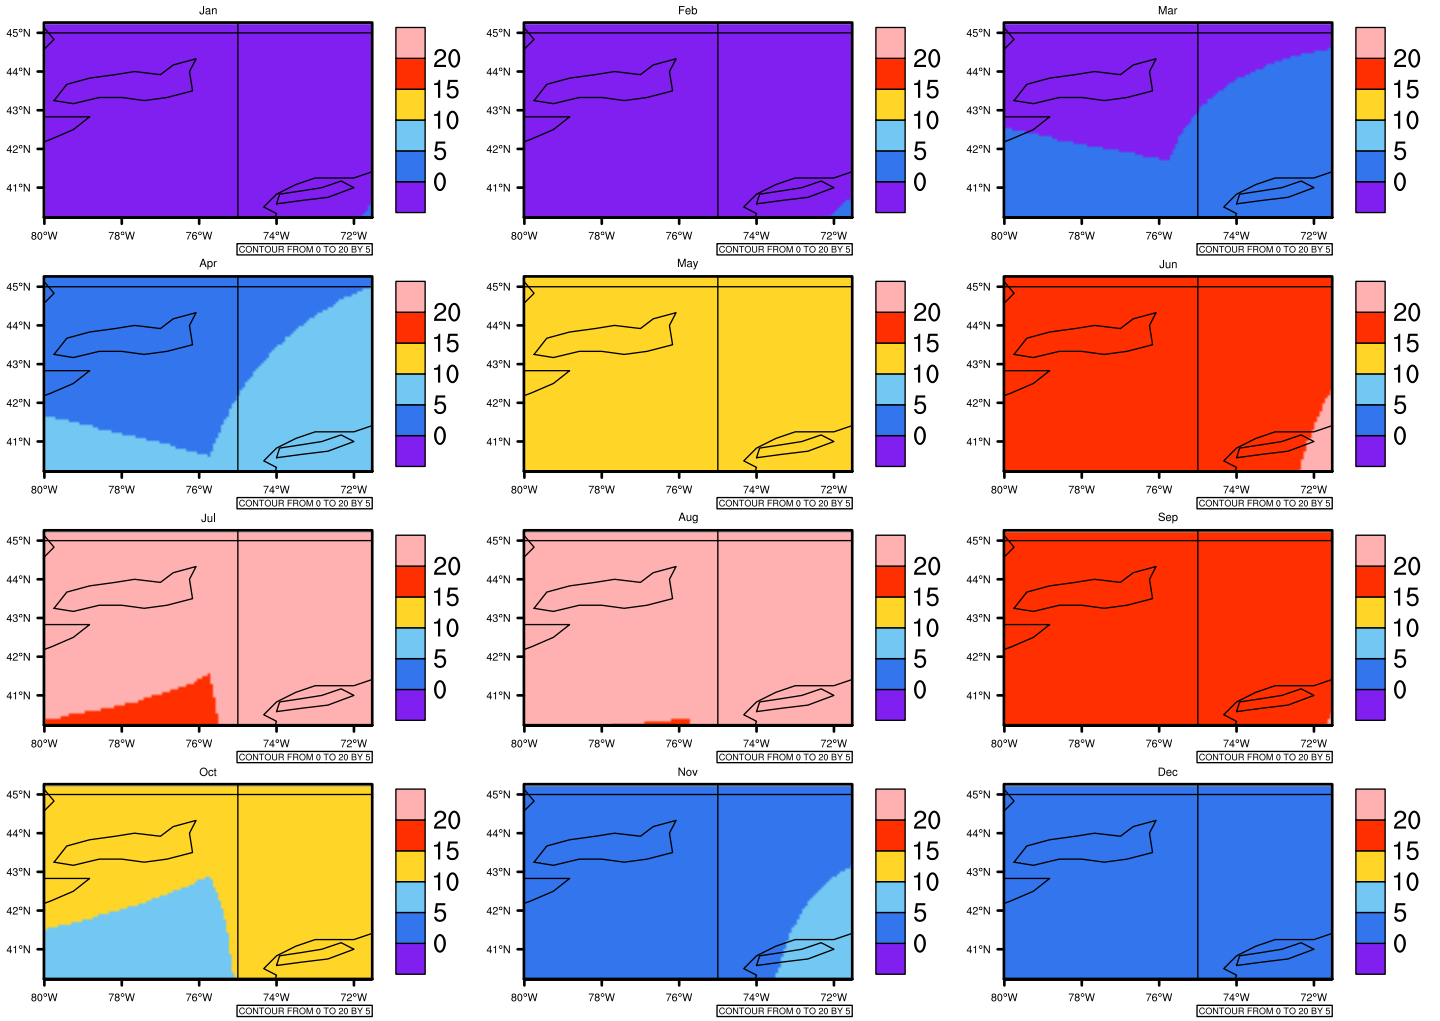

Monthly Daily Average tasmin(c) In 2090-2099 GFDL-ESM2M RCP85 - New York

AgriMetSoft (2020). Climate Maps. Available on:
<https://agrimetsoft.com/maps>

Order a new map on <https://agrimetsoft.com/order>