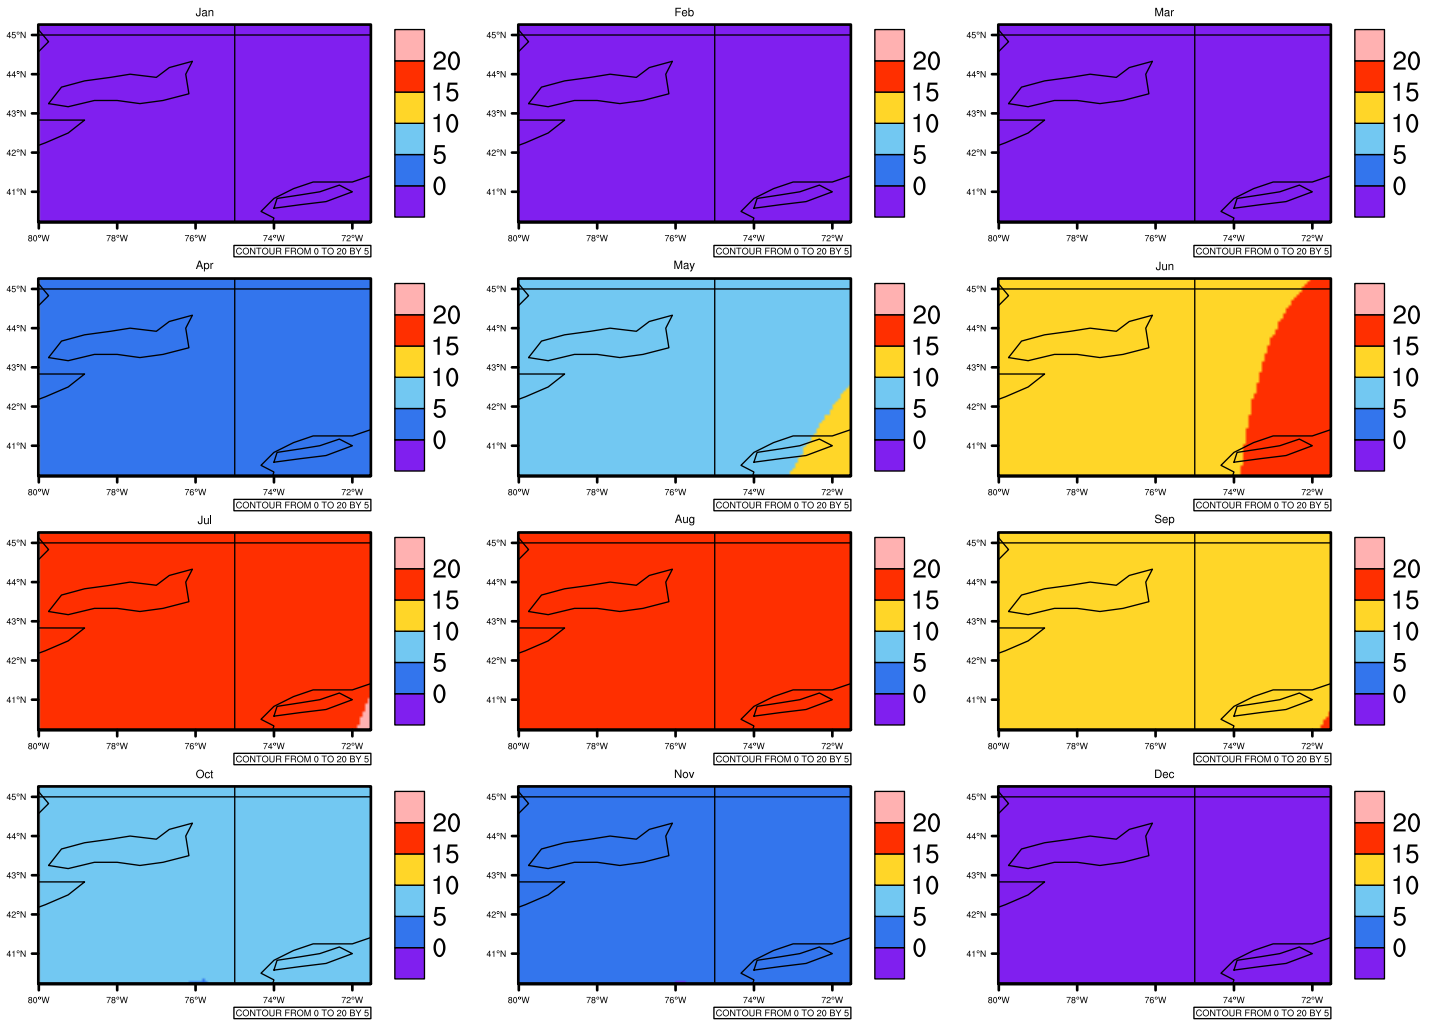

Monthly Daily Averagetasmin(c) In 1975-2005 GFDL-ESM2M historical - New York

AgriMetSoft (2020). Climate Maps. Available on:
<https://agrimetsoft.com/maps>

|Order a new map on <https://agrimetsoft.com/order>