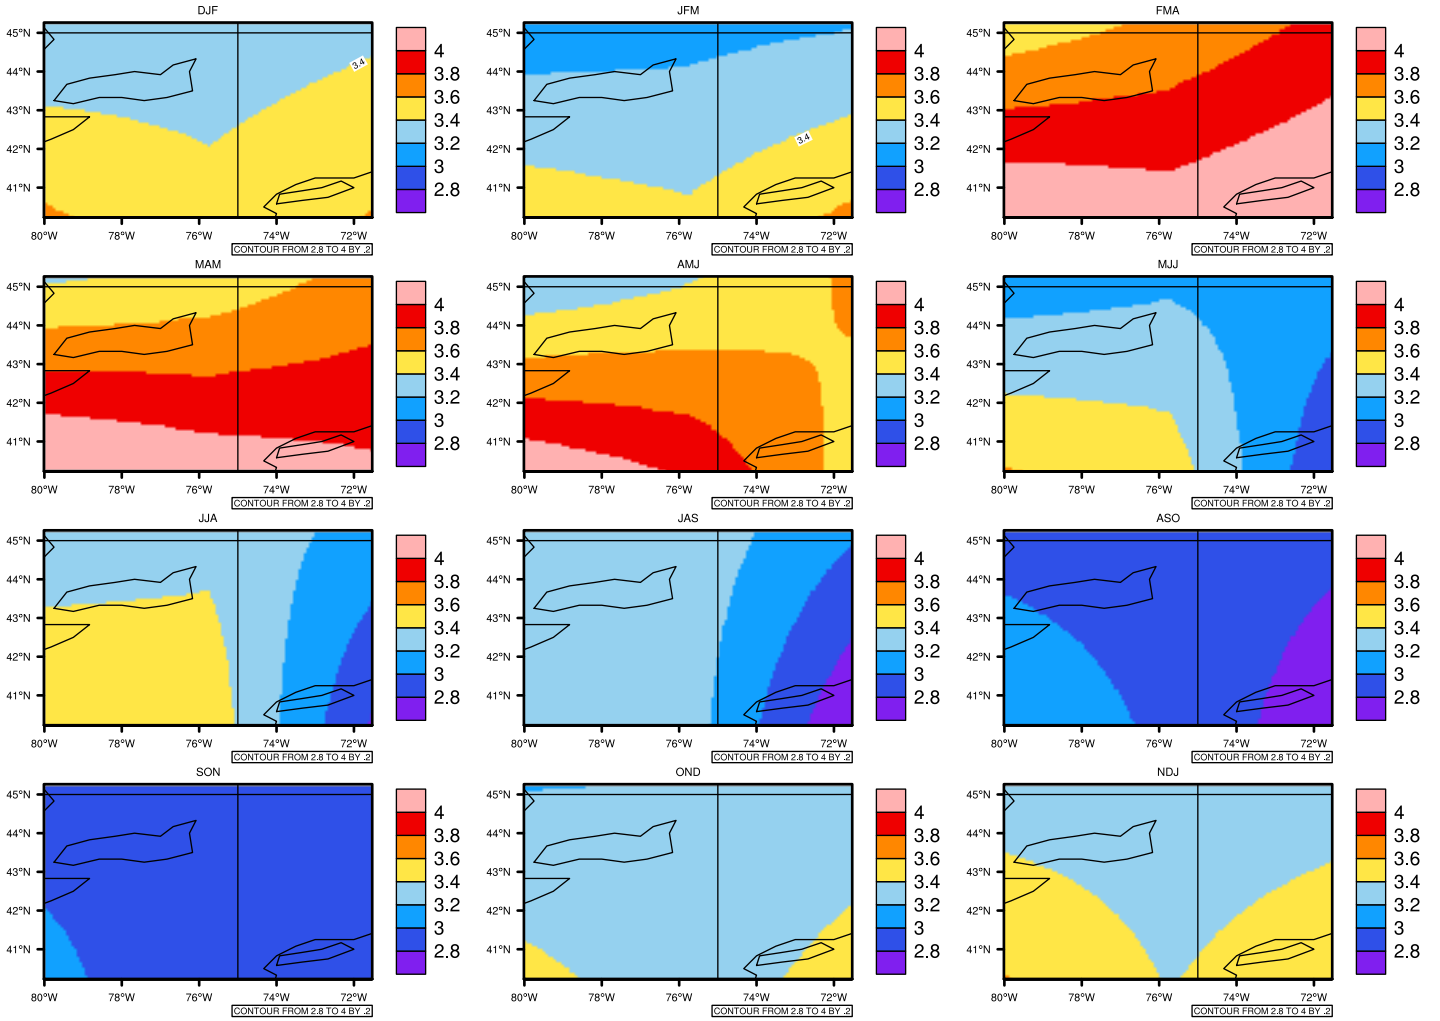

Seasonally pr (mm/day) In 2020-2029 GFDL-ESM2M RCP85 - New York

AgriMetSoft (2020). Climate Maps. Available on:
<https://agrimetsoft.com/maps>

Order a new map on <https://agrimetsoft.com/order>