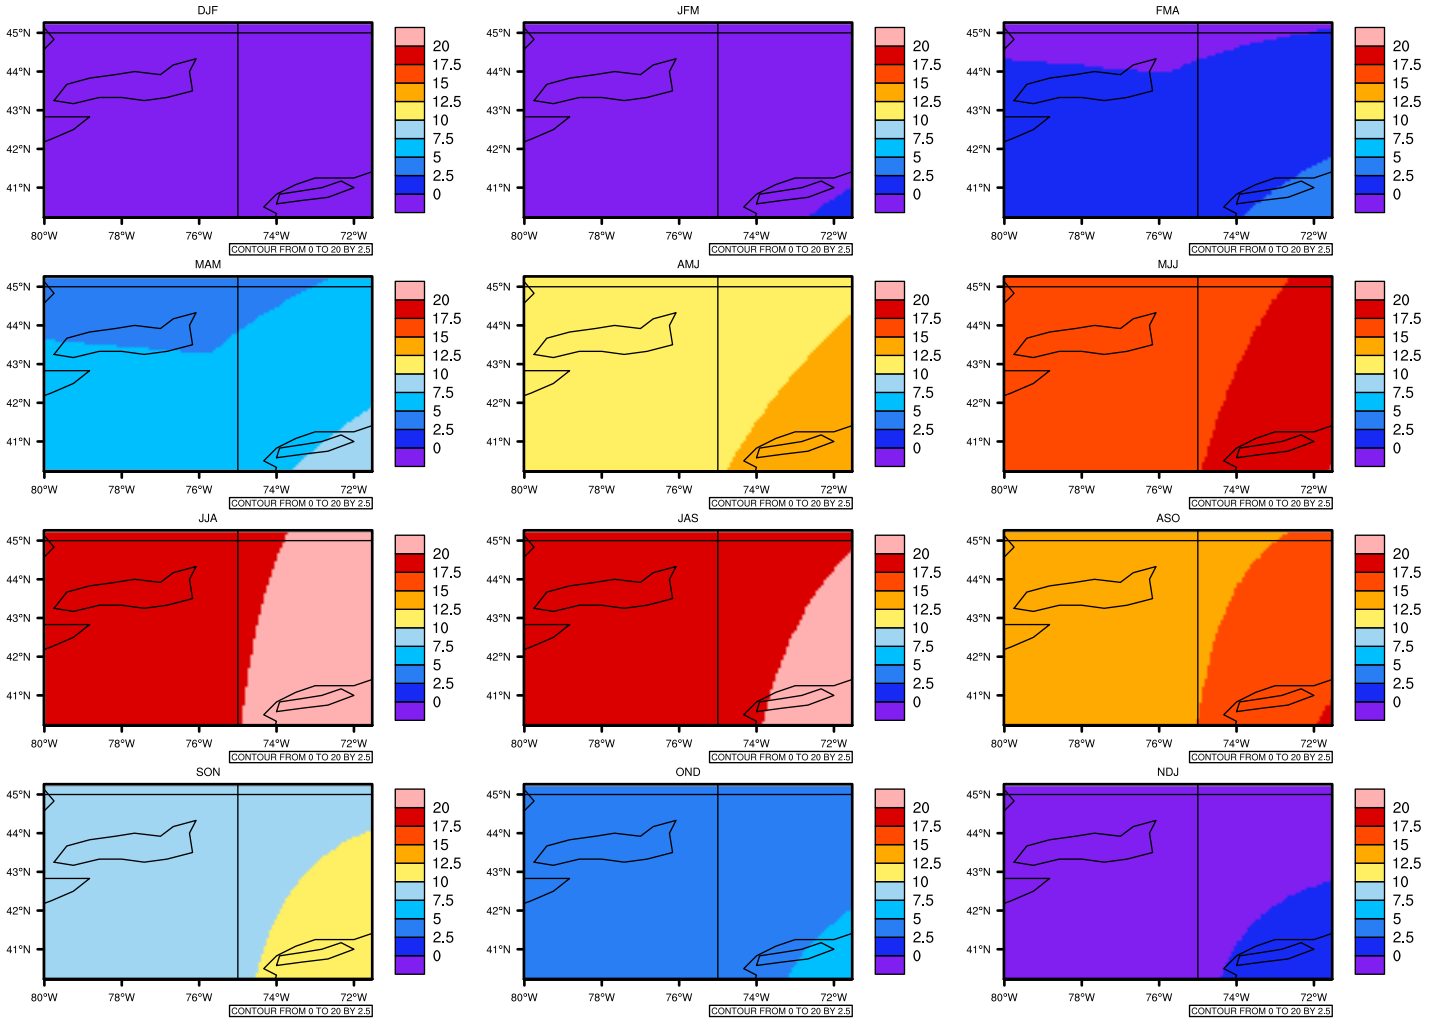

## Seasonally Daily Averagetas(c) In 2020-2029 GFDL-ESM2M RCP45 - New York

AgriMetSoft (2020). Climate Maps. Available on:  
<https://agrimetsoft.com/maps>

Order a new map on <https://agrimetsoft.com/order>

[You can request maps from any dataset from the AgriMetSoft Team.](#)