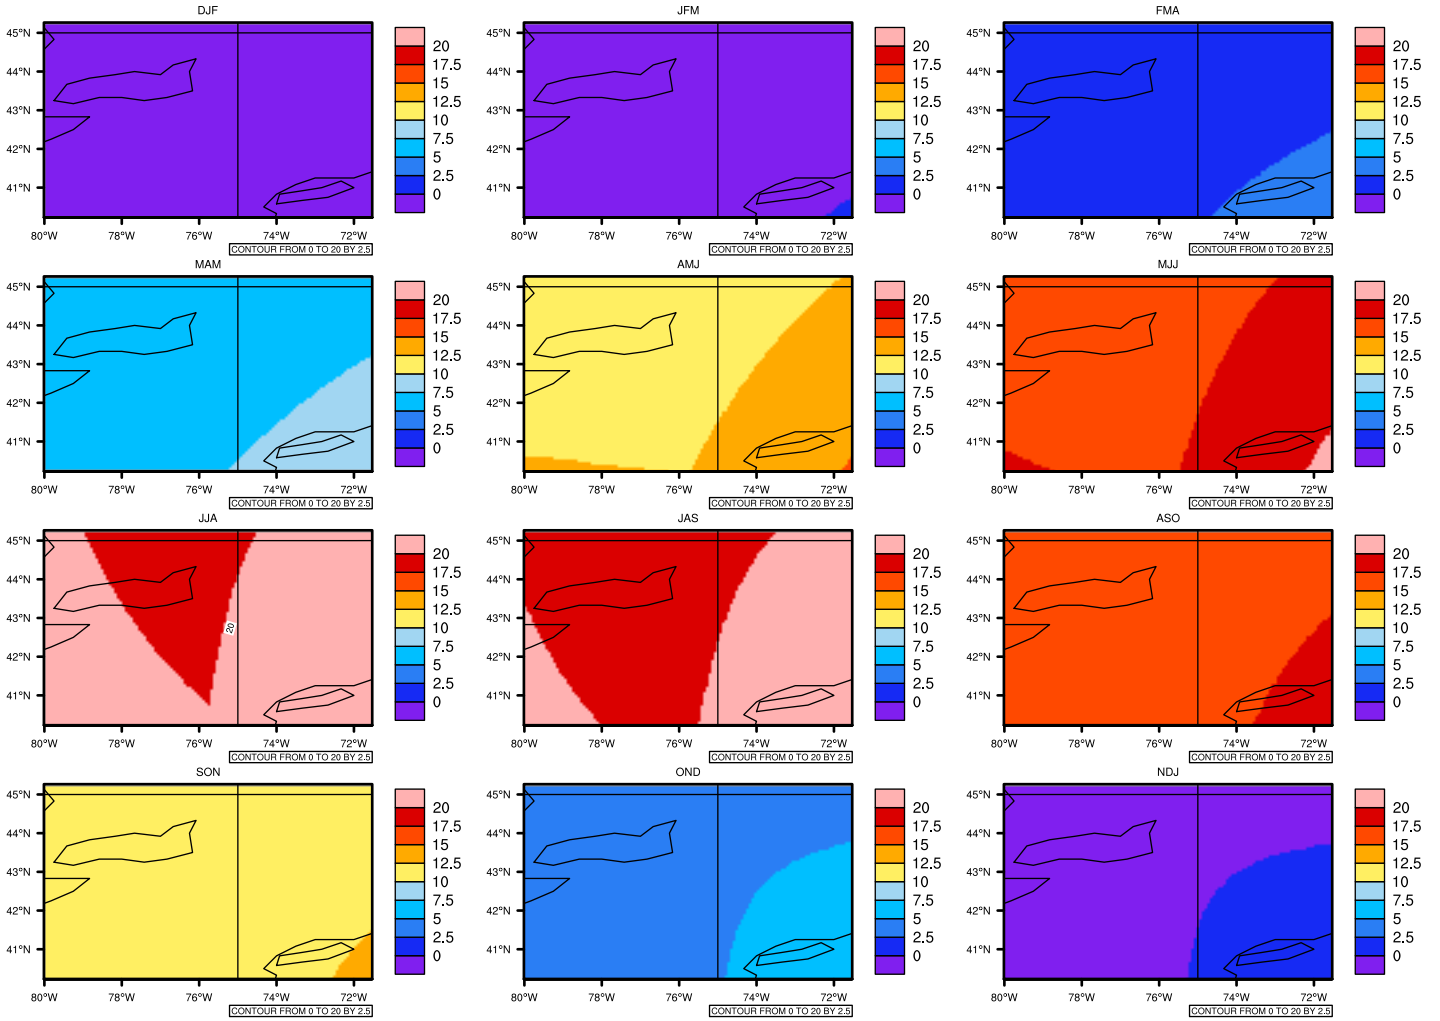

## Seasonally Daily Averaget(c) In 2030-2039 GFDL-ESM2M RCP45 - New York

AgriMetSoft (2020). Climate Maps. Available on:  
<https://agrimetsoft.com/maps>

Order a new map on <https://agrimetsoft.com/order>