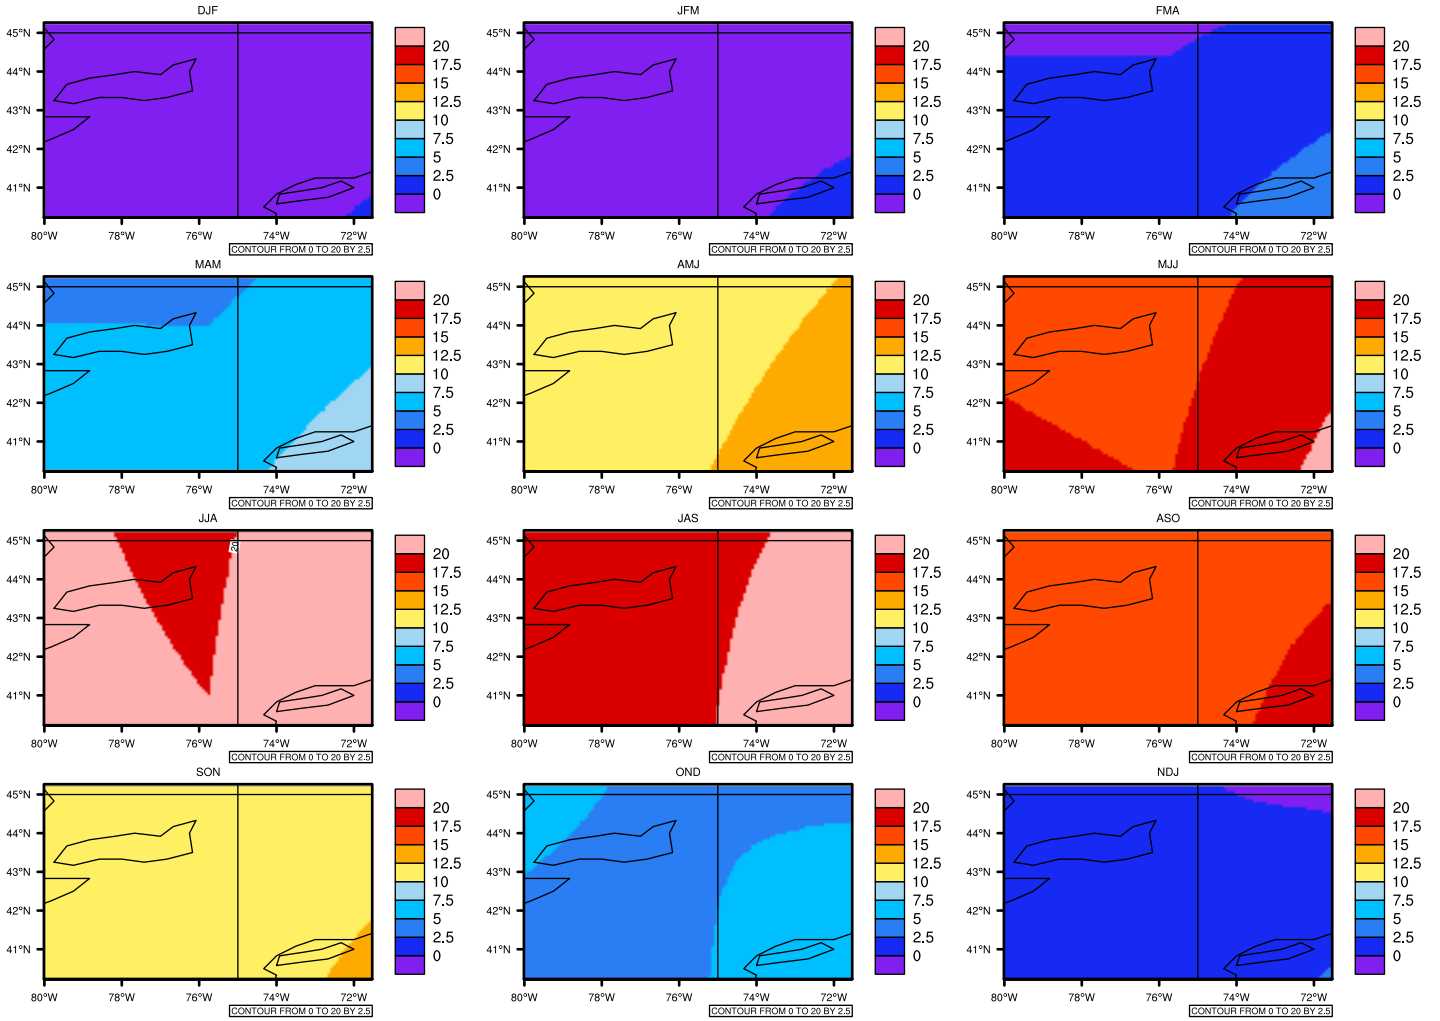

Seasonally Daily Averagetas(c) In 2040-2049 GFDL-ESM2M RCP45 - New York

AgriMetSoft (2020). Climate Maps. Available on:
<https://agrimetsoft.com/maps>

Order a new map on <https://agrimetsoft.com/order>

[You can request maps from any dataset from the AgriMetSoft Team.](#)