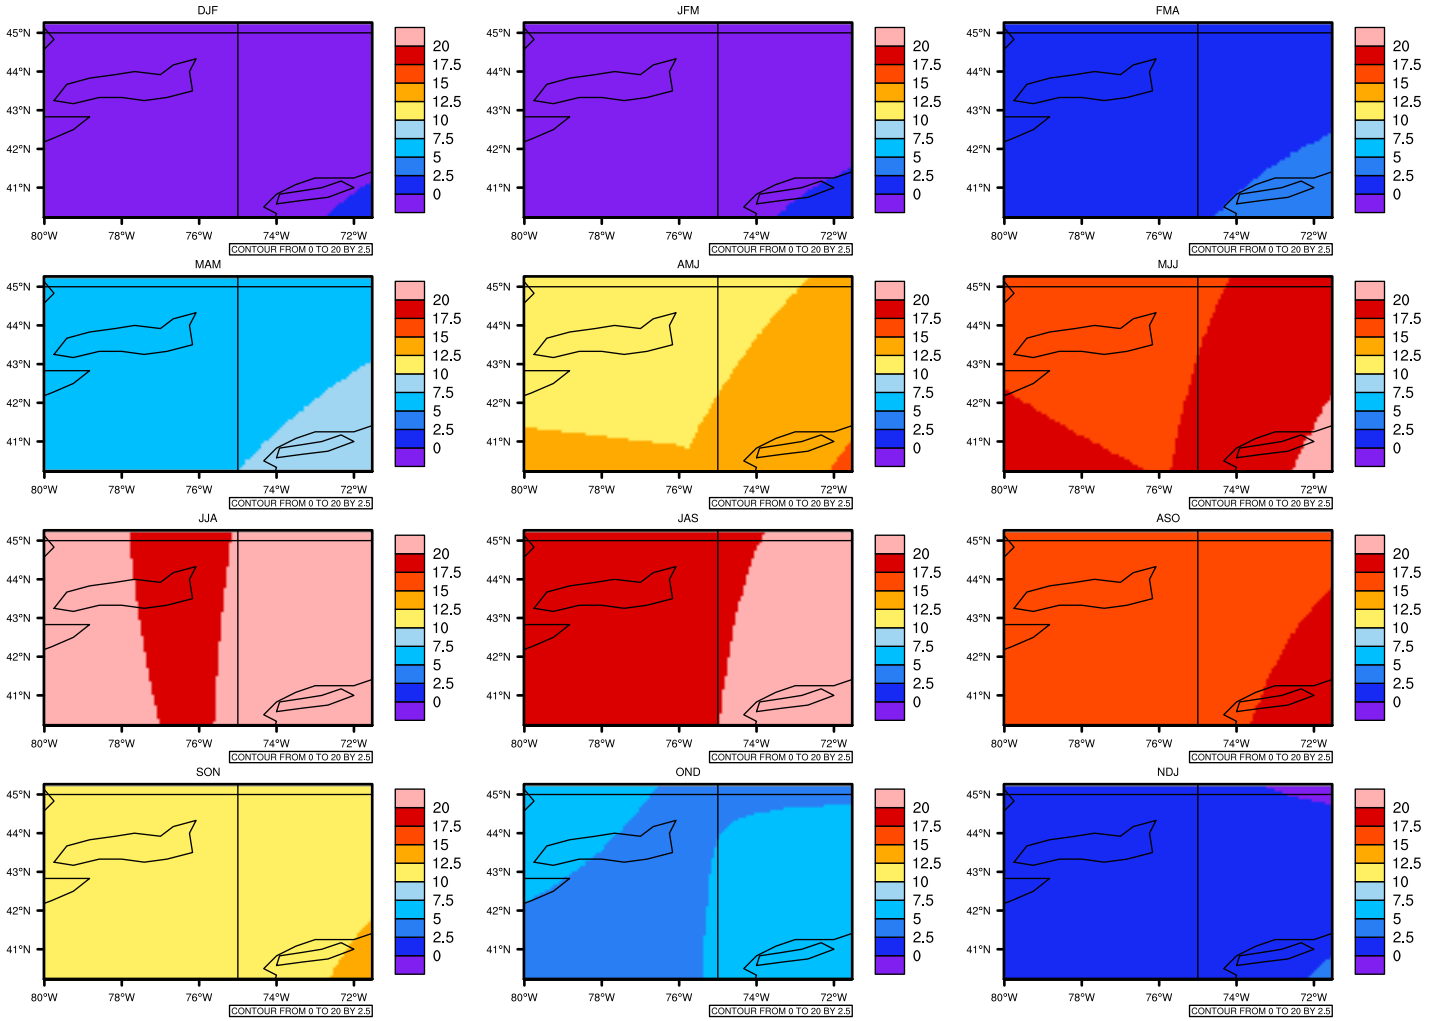

Seasonally Daily Averaget(c) In 2050-2059 GFDL-ESM2M RCP45 - New York

AgriMetSoft (2020). Climate Maps. Available on:
<https://agrimetsoft.com/maps>

Order a new map on <https://agrimetsoft.com/order>

[You can request maps from any dataset from the AgriMetSoft Team.](#)