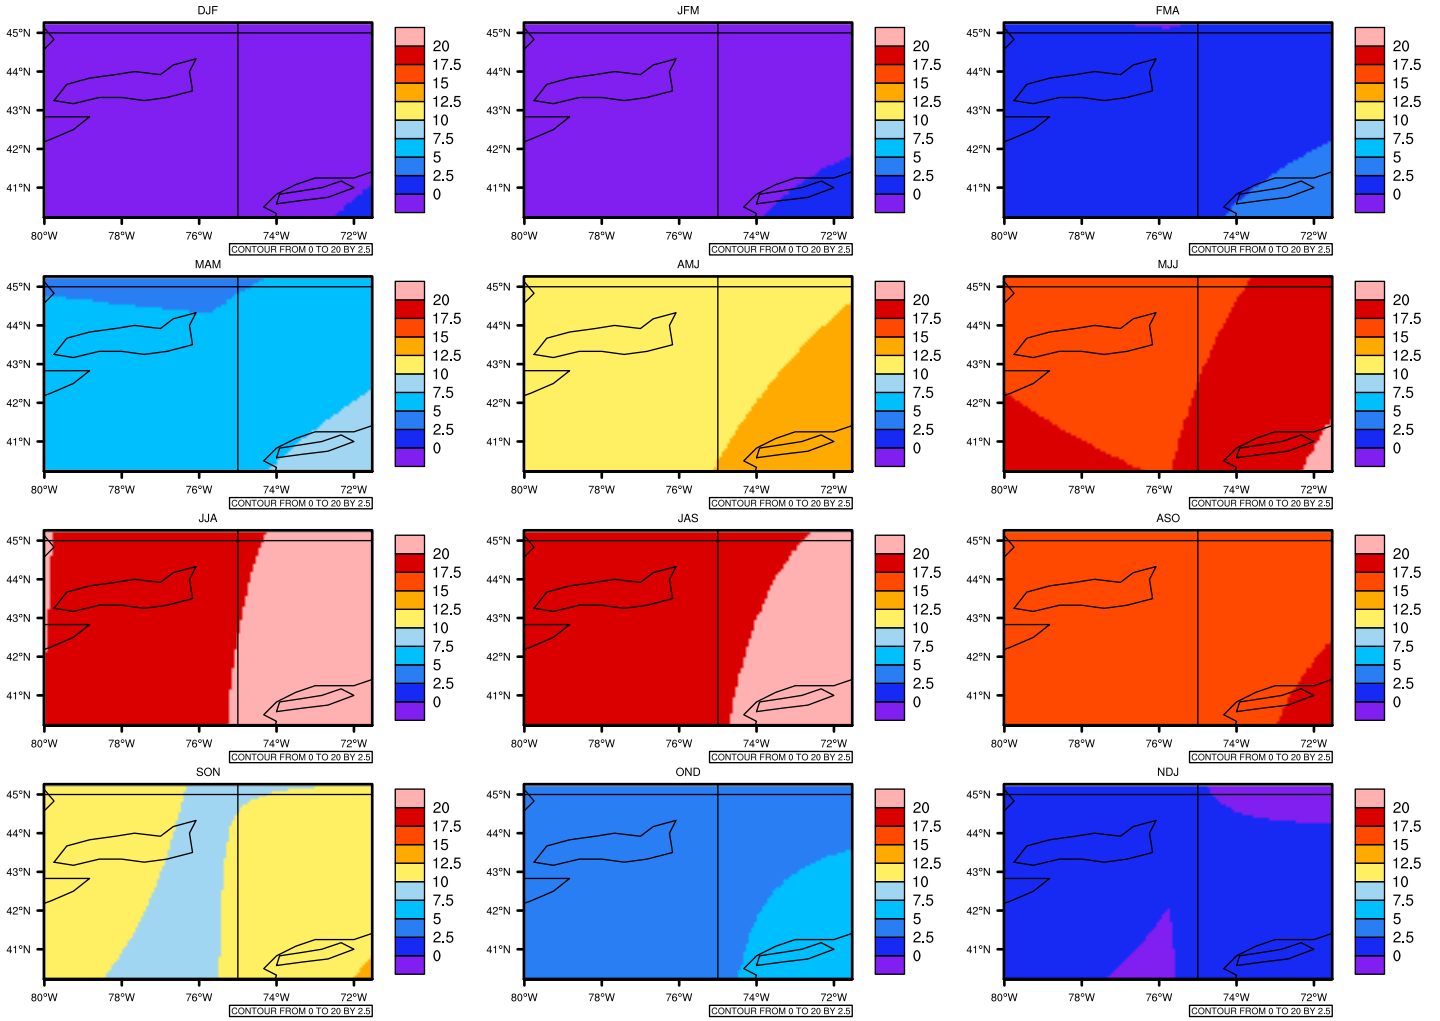

Seasonally Daily Averagetas(c) In 2060-2069 GFDL-ESM2M RCP45 - New York

AgriMetSoft (2020). Climate Maps. Available on:
<https://agrimetsoft.com/maps>

Order a new map on <https://agrimetsoft.com/order>

[You can request maps from any dataset from the AgriMetSoft Team.](#)