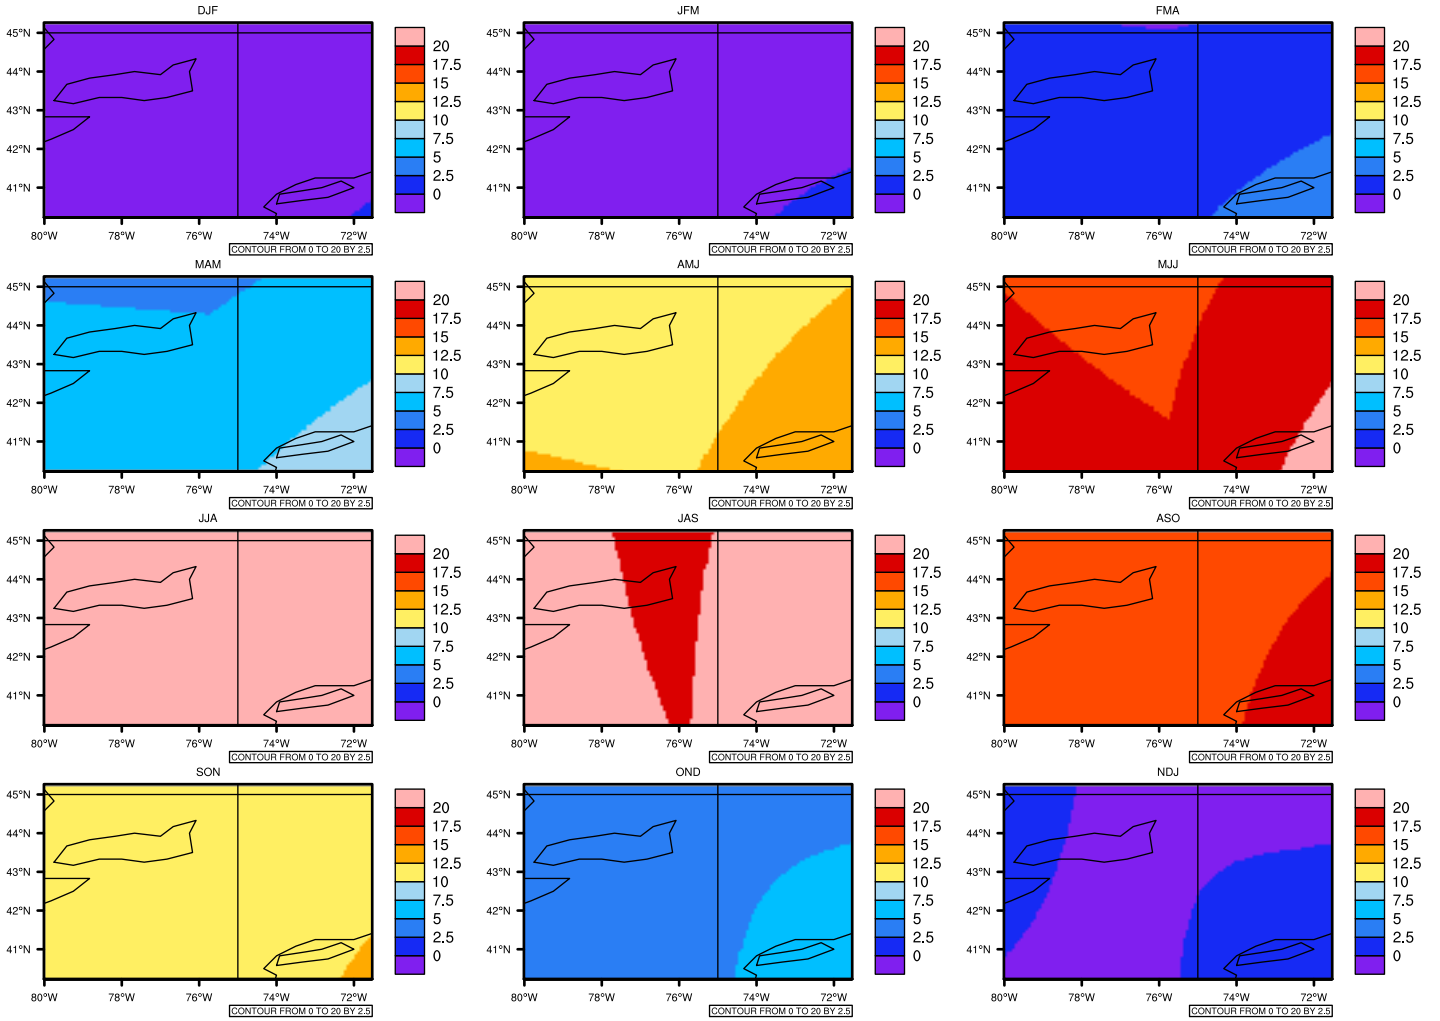

## Seasonally Daily Averagetas(c) In 2070-2079 GFDL-ESM2M RCP45 - New York

AgriMetSoft (2020). Climate Maps. Available on:  
<https://agrimetsoft.com/maps>

Order a new map on <https://agrimetsoft.com/order>

[You can request maps from any dataset from the AgriMetSoft Team.](#)