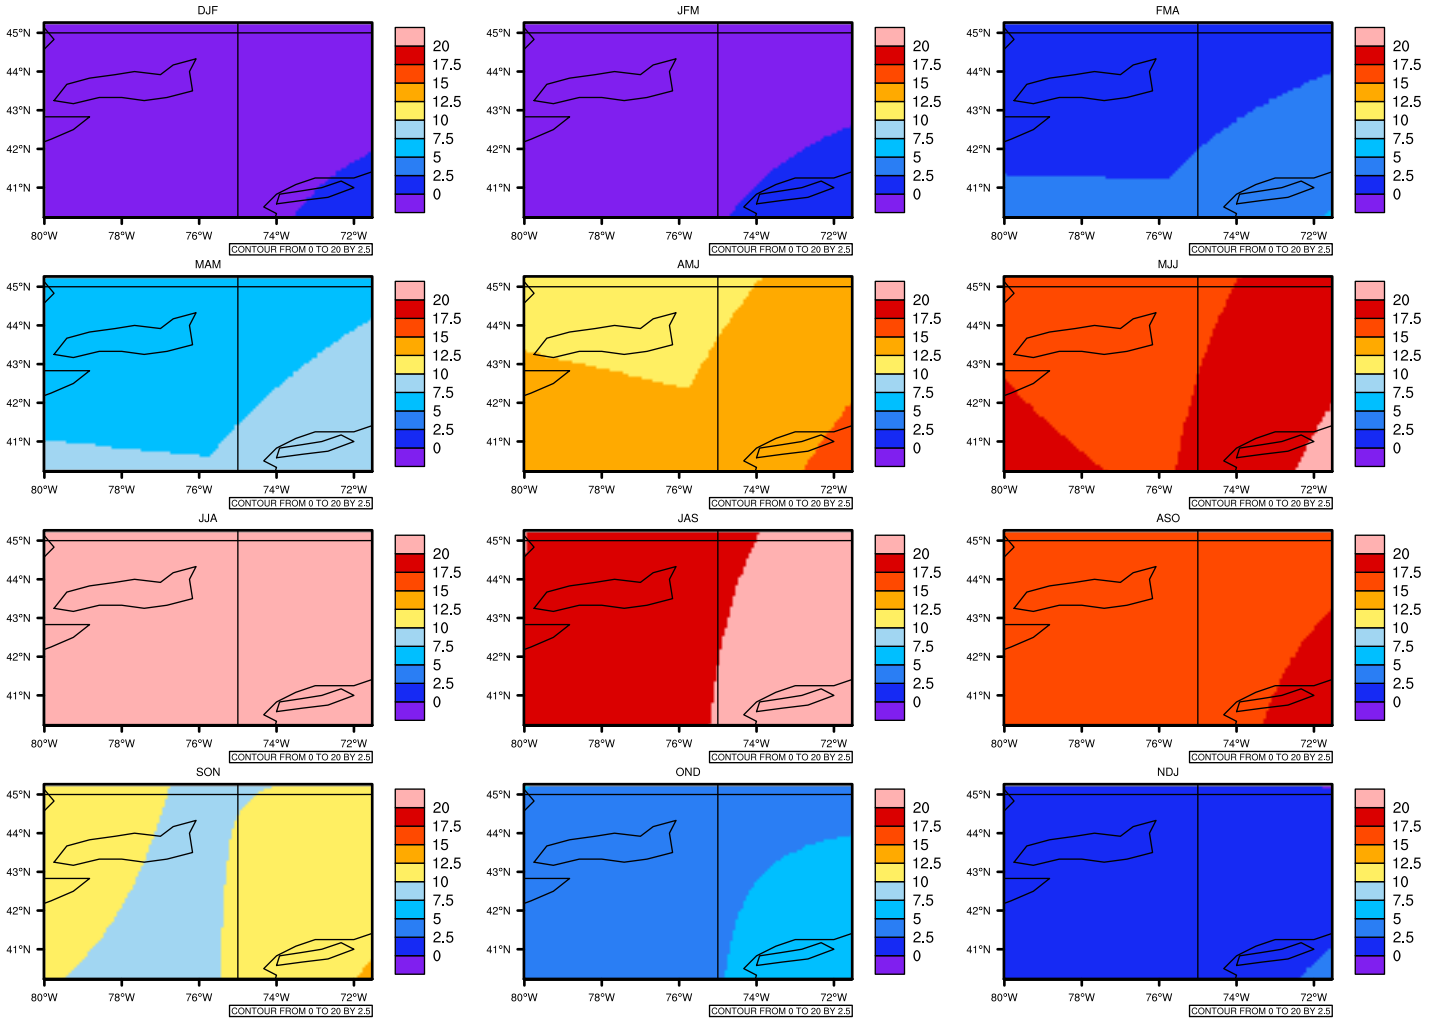

Seasonally Daily Averagetas(c) In 2080-2089 GFDL-ESM2M RCP45 - New York

AgriMetSoft (2020). Climate Maps. Available on:
<https://agrimetsoft.com/maps>

Order a new map on <https://agrimetsoft.com/order>

[You can request maps from any dataset from the AgriMetSoft Team.](#)