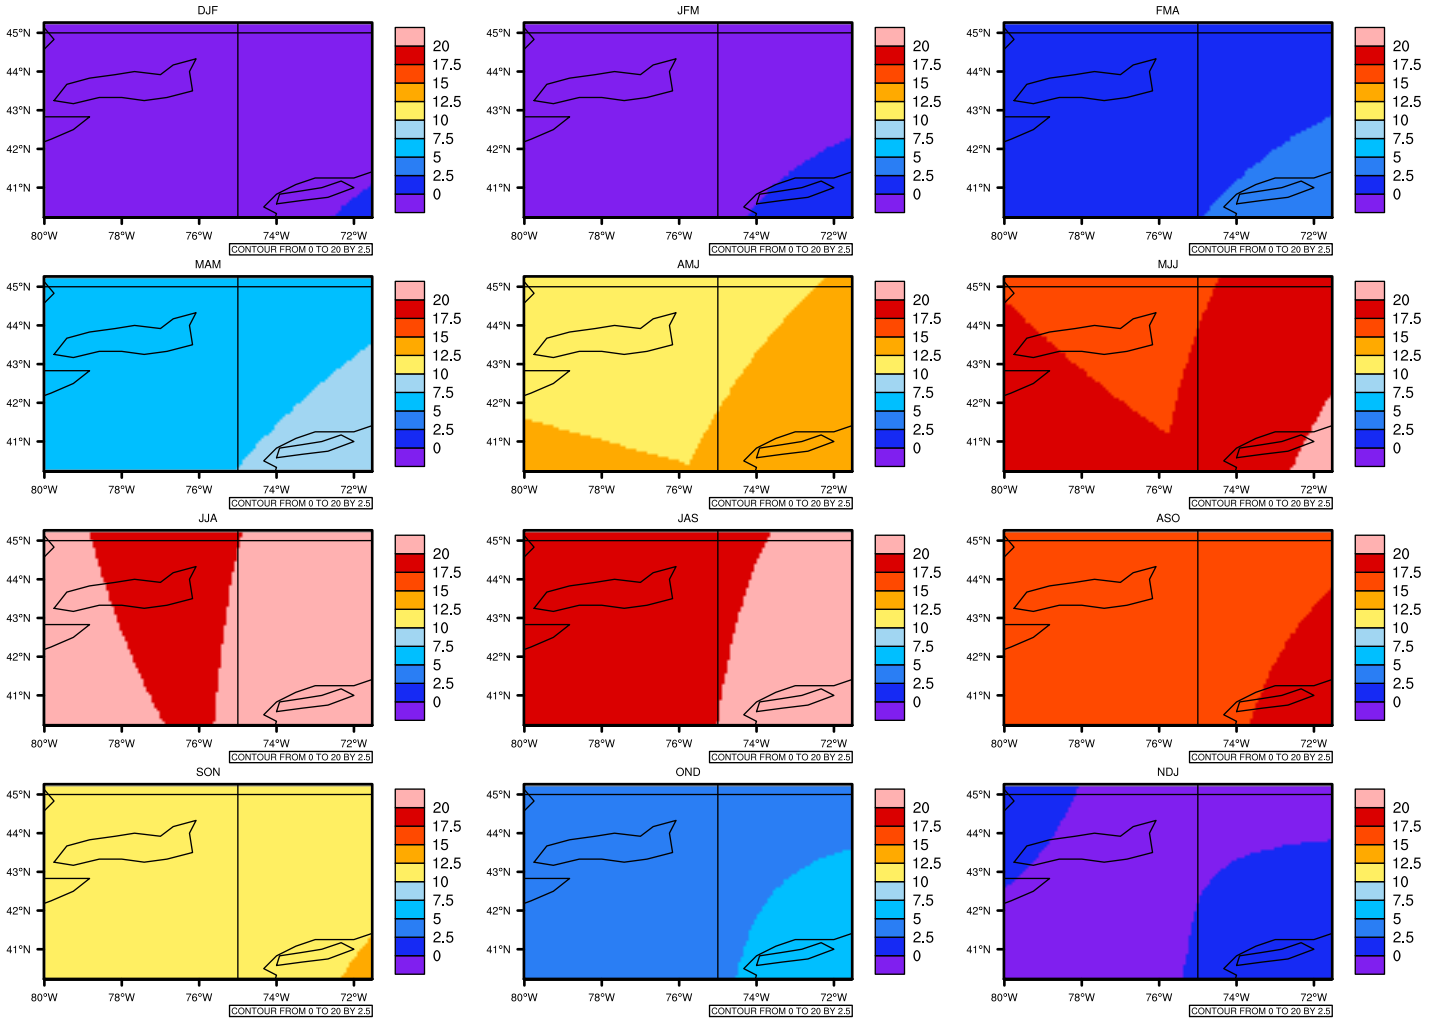

## Seasonally Daily Averagetas(c) In 2090-2099 GFDL-ESM2M RCP45 - New York

AgriMetSoft (2020). Climate Maps. Available on:  
<https://agrimetsoft.com/maps>

Order a new map on <https://agrimetsoft.com/order>

[You can request maps from any dataset from the AgriMetSoft Team.](#)