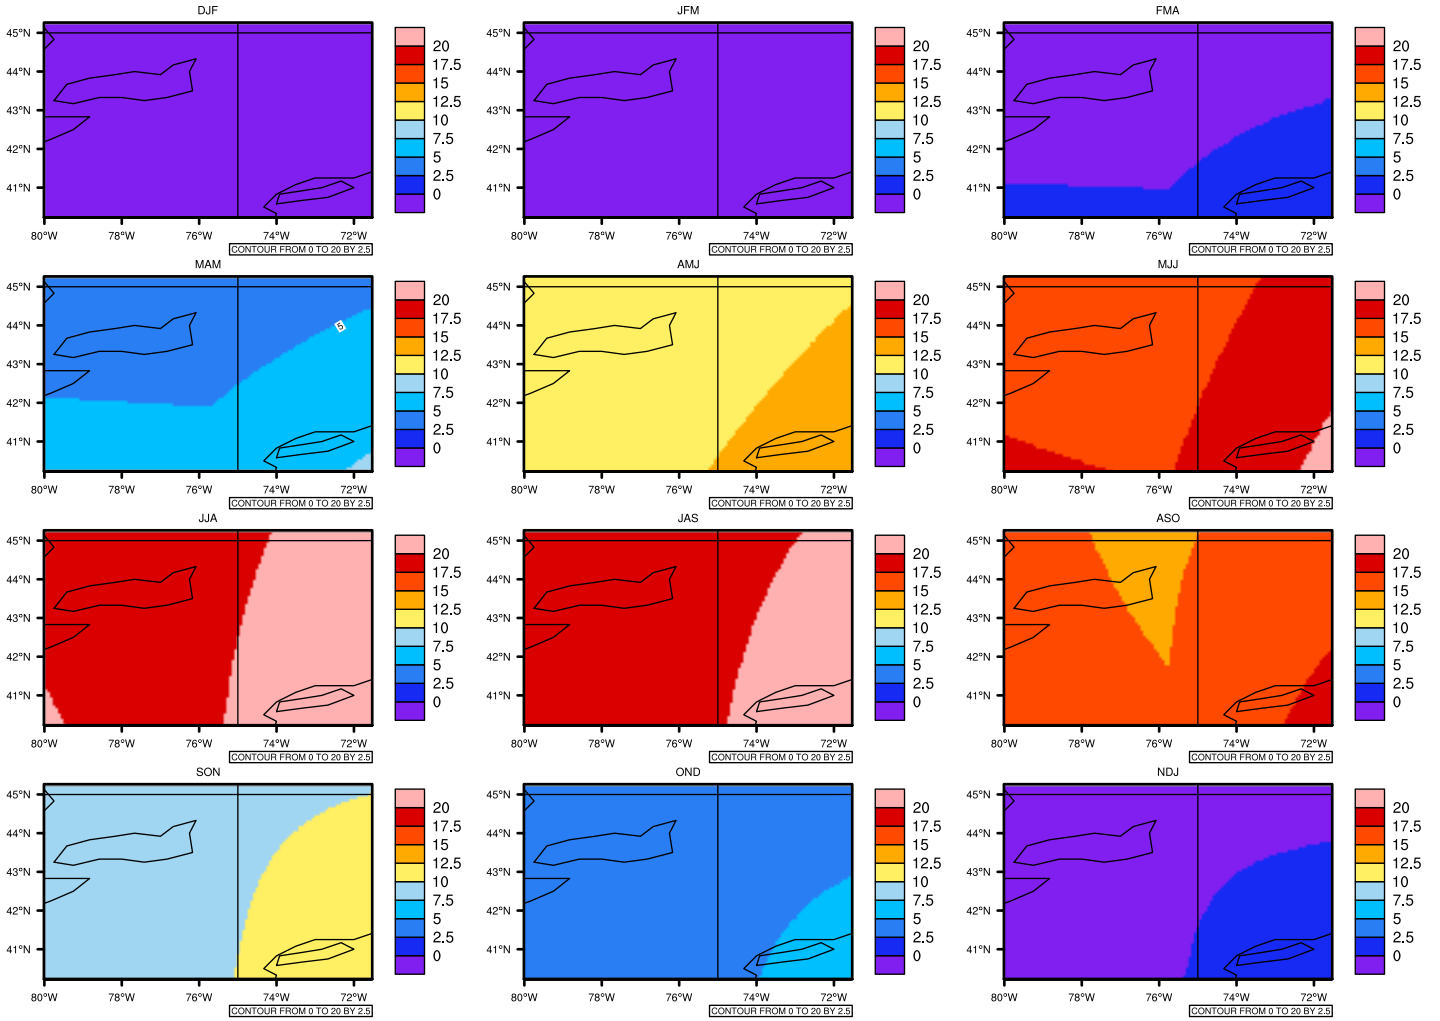

Seasonally Daily Averagetas(c) In 2020-2029 GFDL-ESM2M RCP85 - New York

AgriMetSoft (2020). Climate Maps. Available on:
<https://agrimetsoft.com/maps>

Order a new map on <https://agrimetsoft.com/order>

[You can request maps from any dataset from the AgriMetSoft Team.](#)