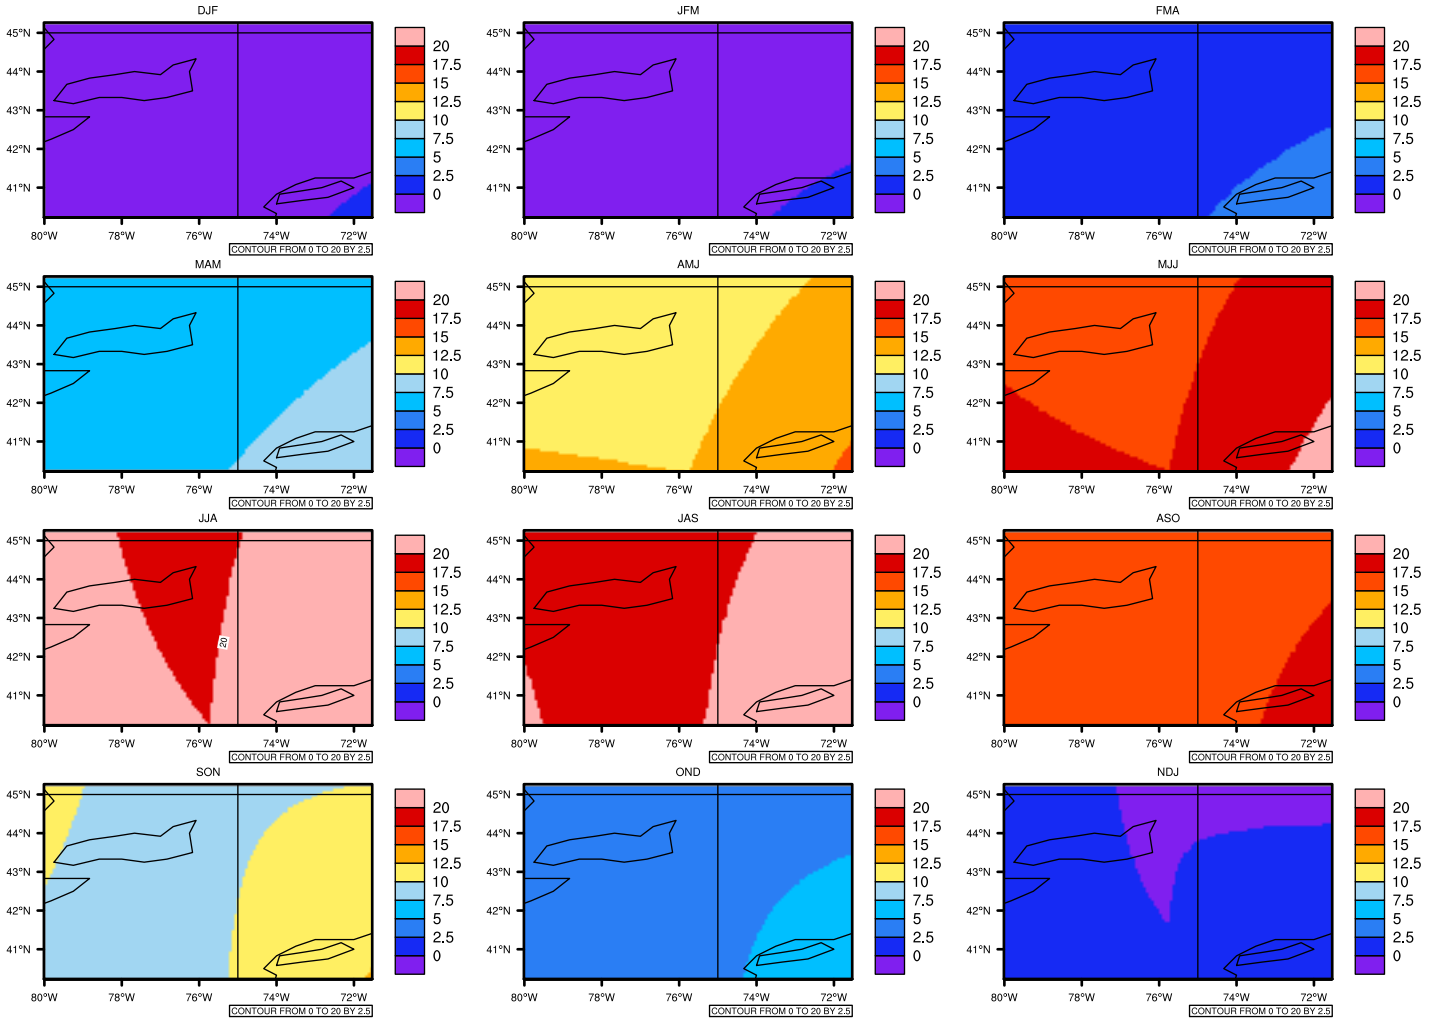

Seasonally Daily Averagetas(c) In 2030-2039 GFDL-ESM2M RCP85 - New York

AgriMetSoft (2020). Climate Maps. Available on:
<https://agrimetsoft.com/maps>

Order a new map on <https://agrimetsoft.com/order>

[You can request maps from any dataset from the AgriMetSoft Team.](#)