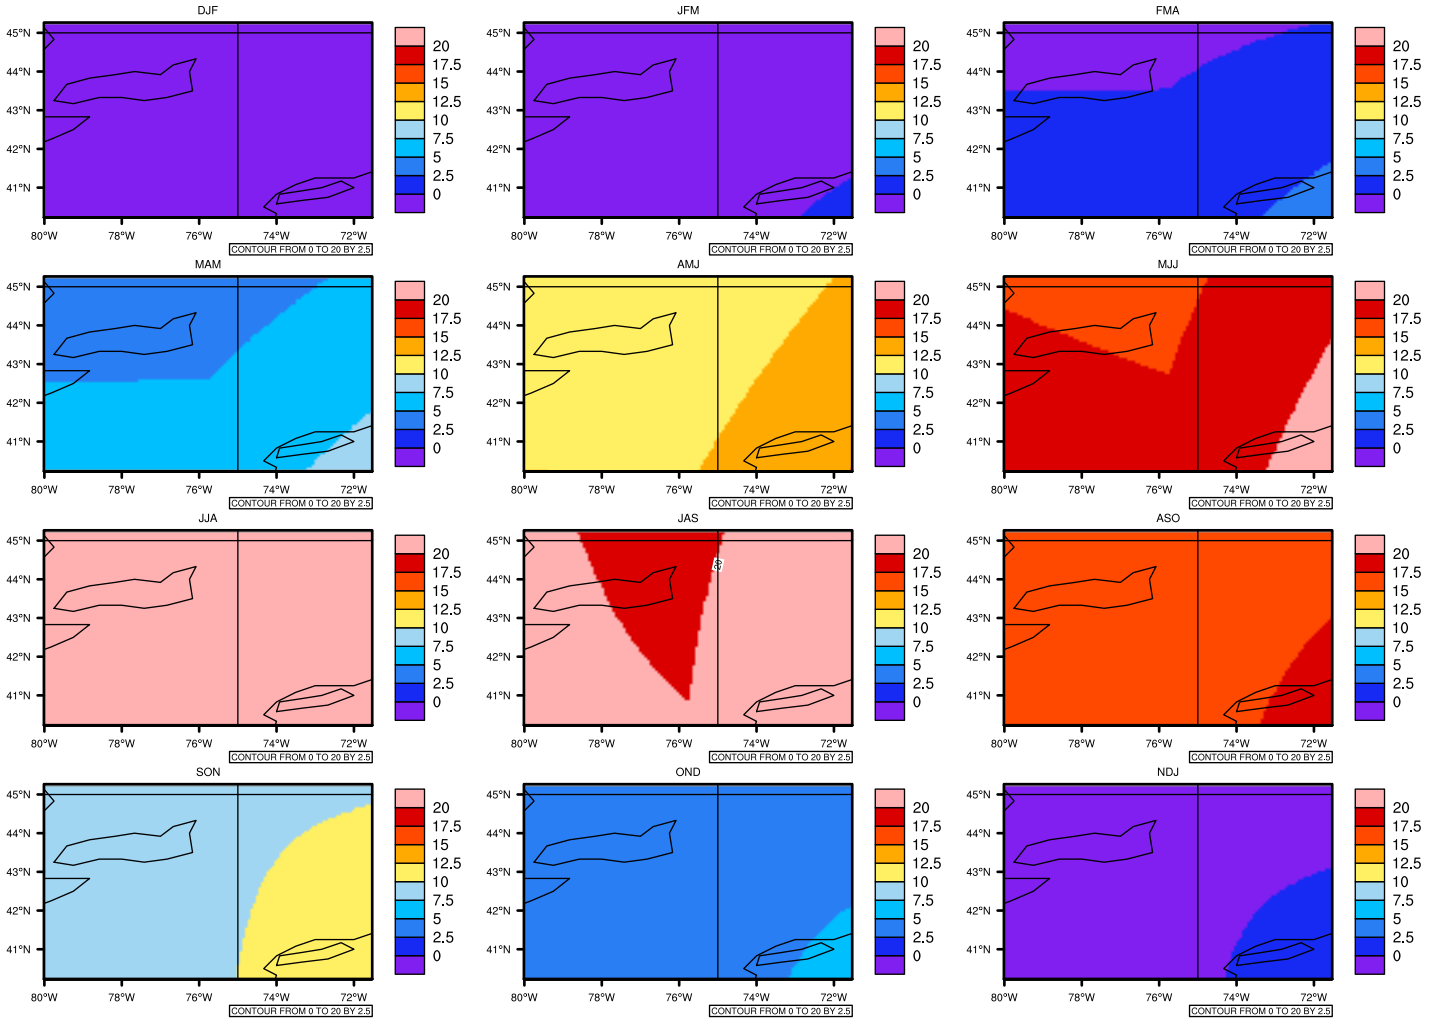

Seasonally Daily Averagetas(c) In 2040-2049 GFDL-ESM2M RCP85 - New York

AgriMetSoft (2020). Climate Maps. Available on:
<https://agrimetsoft.com/maps>

Order a new map on <https://agrimetsoft.com/order>

[You can request maps from any dataset from the AgriMetSoft Team.](#)