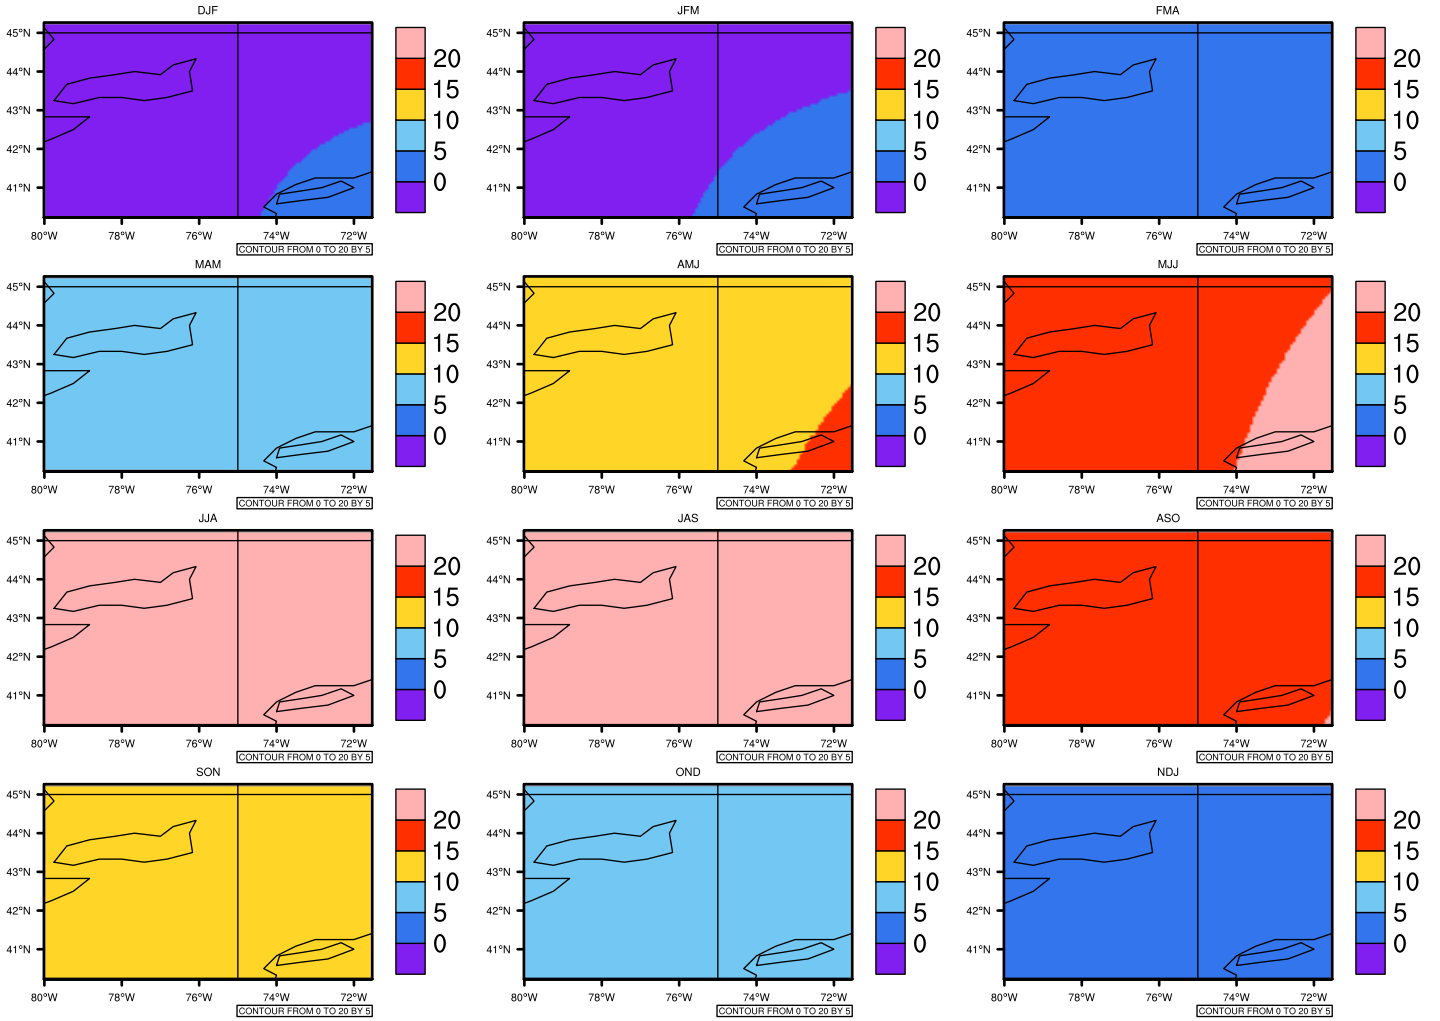

Seasonally Daily Averagetas(c) In 2050-2059 GFDL-ESM2M RCP85 - New York

AgriMetSoft (2020). Climate Maps. Available on:
<https://agrimetsoft.com/maps>

Order a new map on <https://agrimetsoft.com/order>

[You can request maps from any dataset from the AgriMetSoft Team.](#)