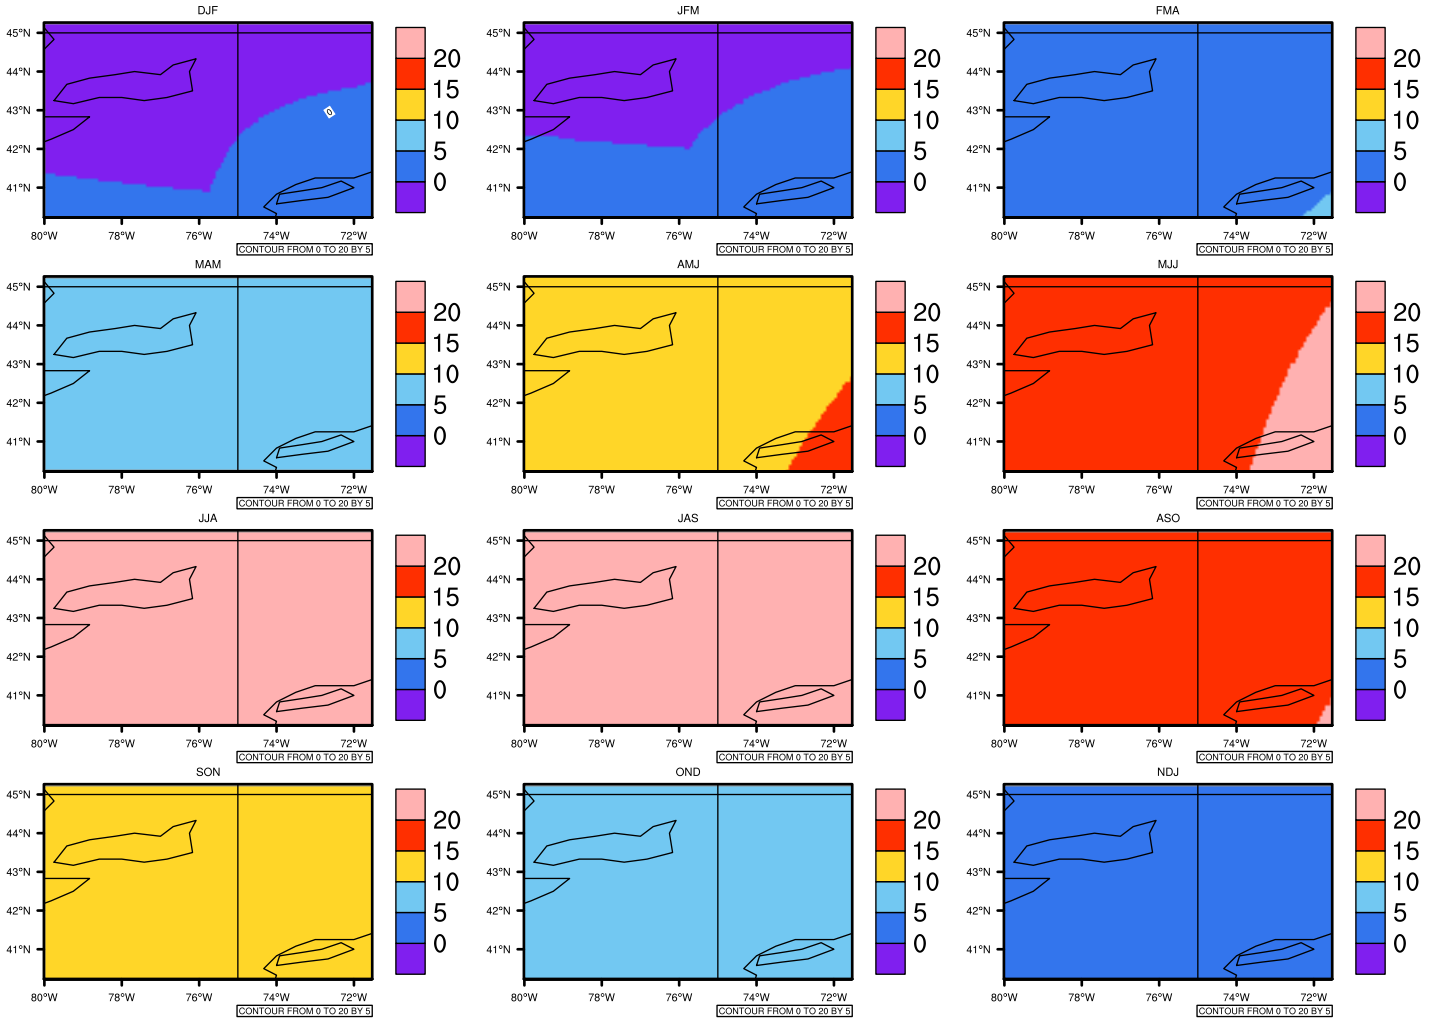

Seasonally Daily Averagetas(c) In 2060-2069 GFDL-ESM2M RCP85 - New York

AgriMetSoft (2020). Climate Maps. Available on:
<https://agrimetsoft.com/maps>

Order a new map on <https://agrimetsoft.com/order>

[You can request maps from any dataset from the AgriMetSoft Team.](#)