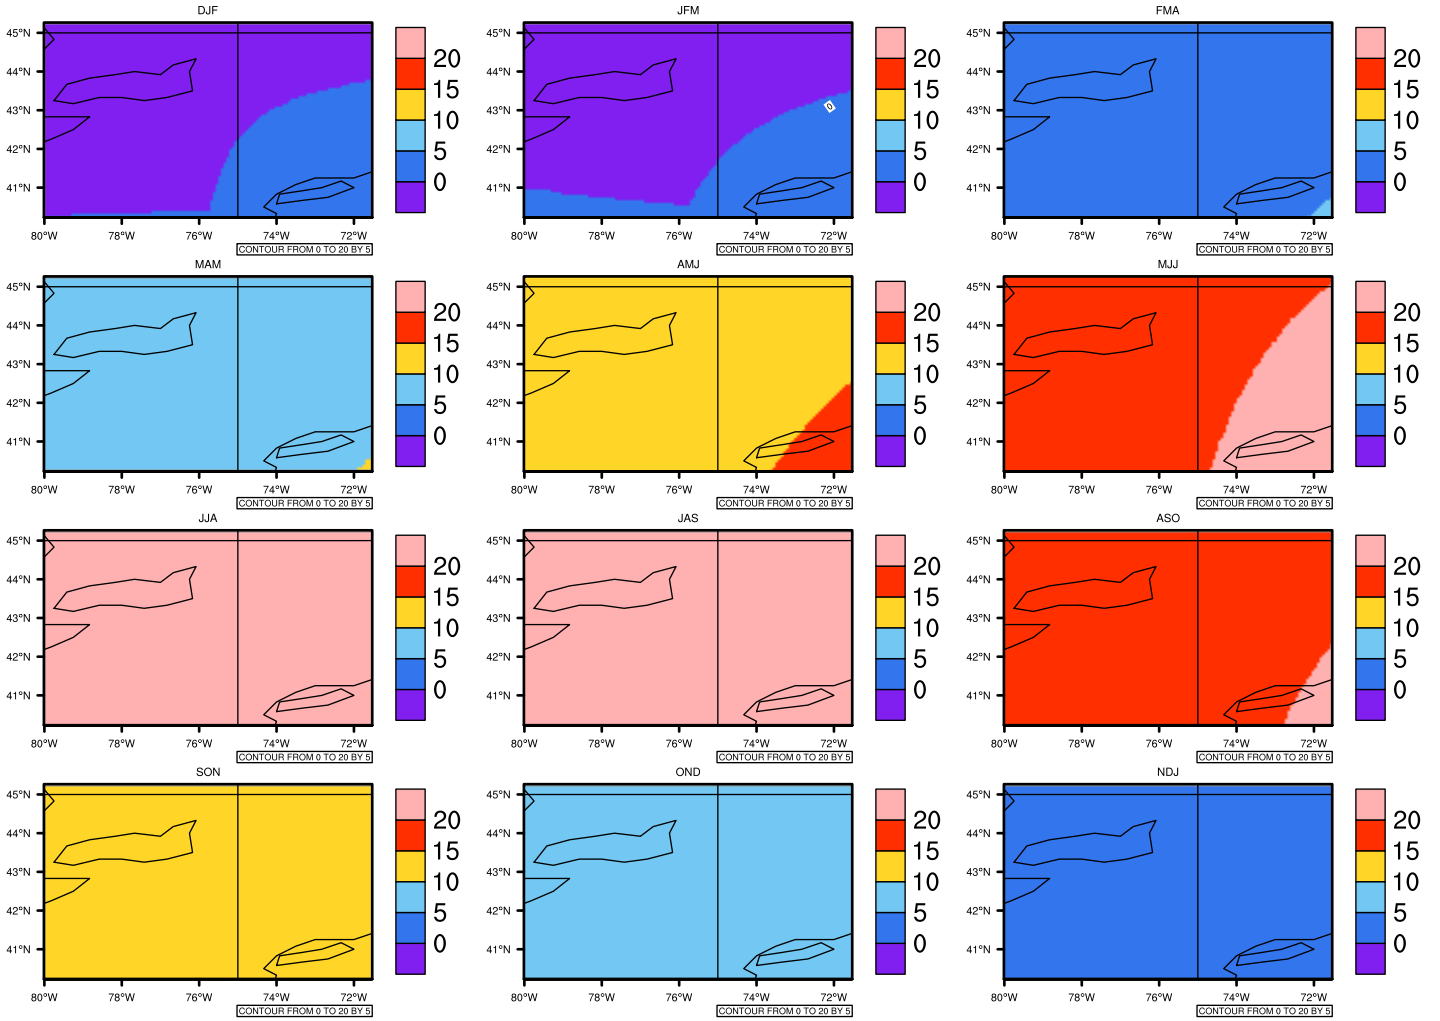

Seasonally Daily Averagetas(c) In 2070-2079 GFDL-ESM2M RCP85 - New York

AgriMetSoft (2020). Climate Maps. Available on:
<https://agrimetsoft.com/maps>

[Order a new map on https://agrimetsoft.com/order](https://agrimetsoft.com/order)

[You can request maps from any dataset from the AgriMetSoft Team.](#)