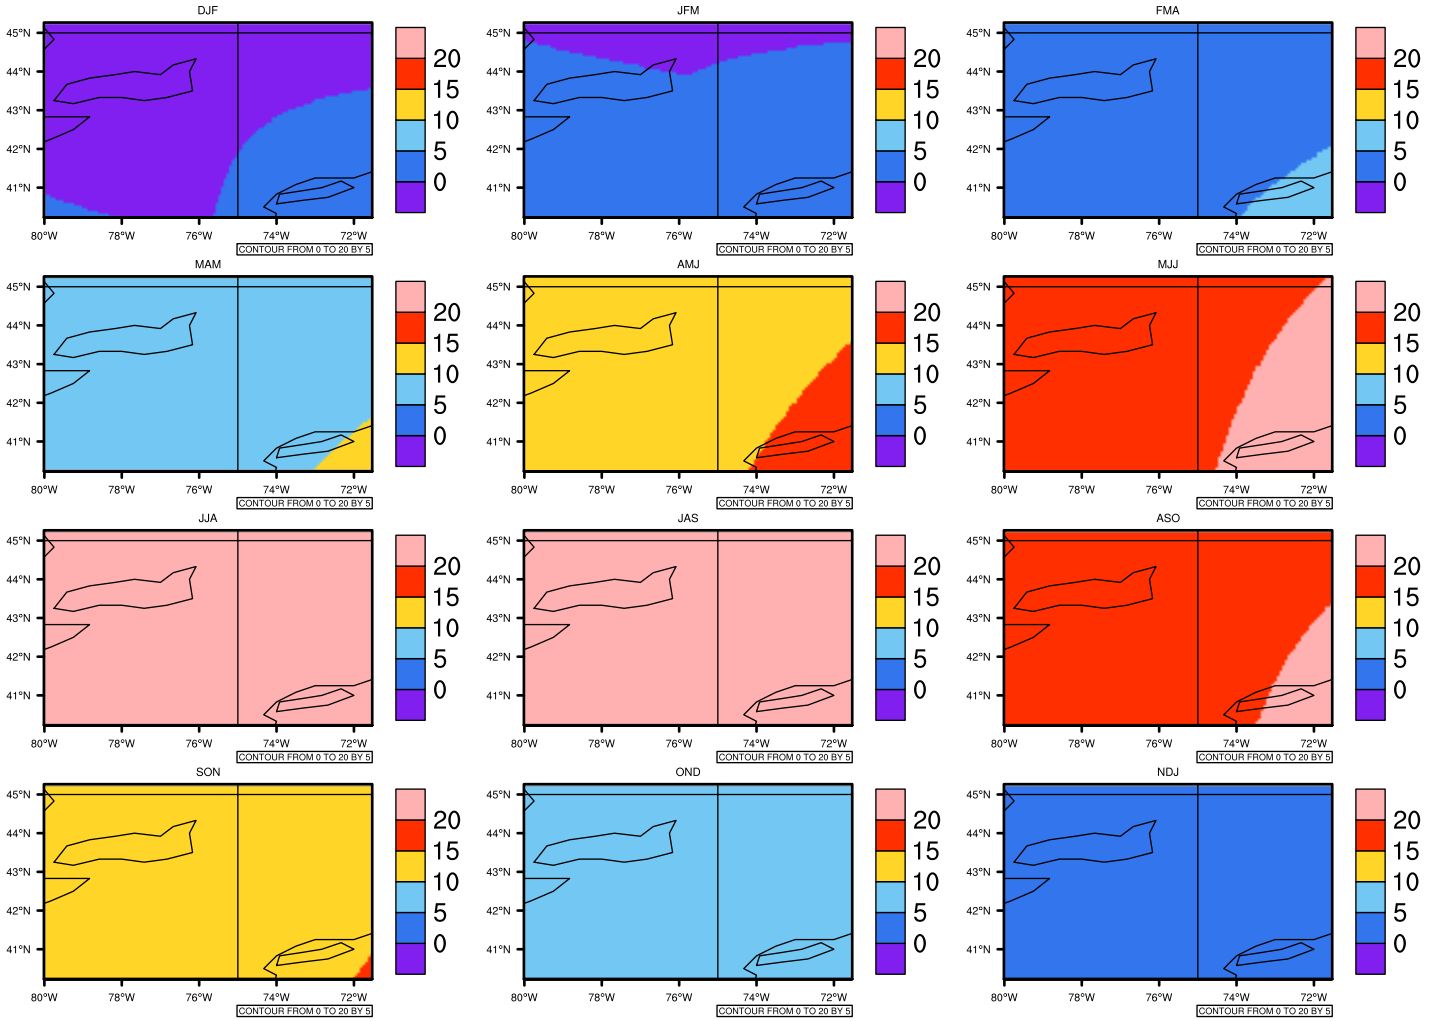

Seasonally Daily Averagetas(c) In 2080-2089 GFDL-ESM2M RCP85 - New York

AgriMetSoft (2020). Climate Maps. Available on:
<https://agrimetsoft.com/maps>

Order a new map on <https://agrimetsoft.com/order>

[You can request maps from any dataset from the AgriMetSoft Team.](#)