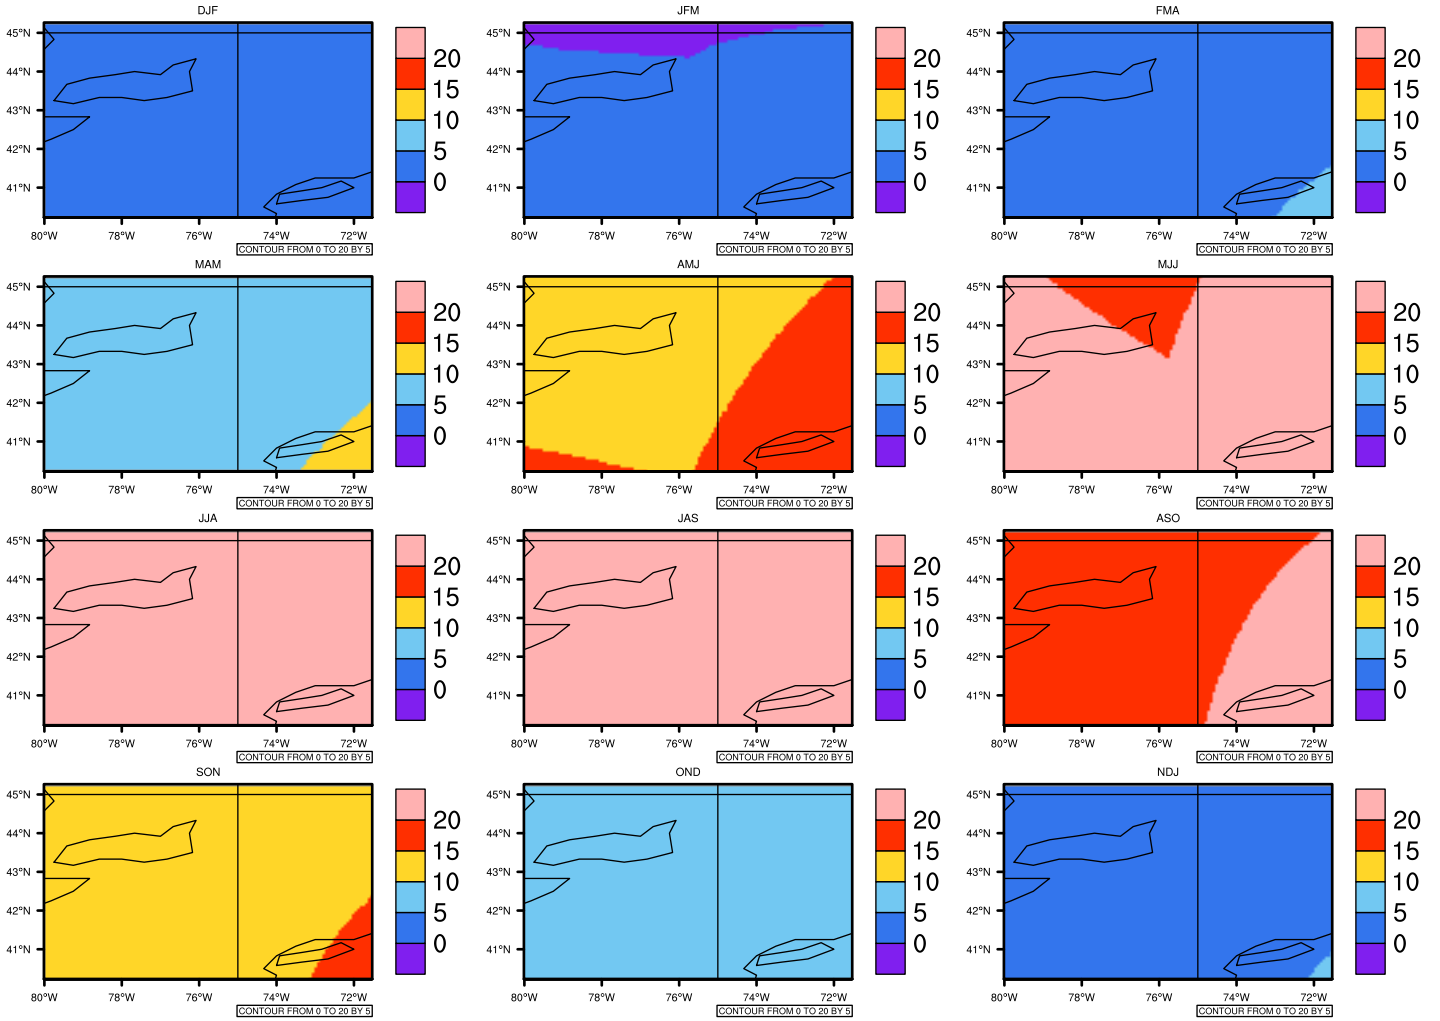

Seasonally Daily Averagetas(c) In 2090-2099 GFDL-ESM2M RCP85 - New York

AgriMetSoft (2020). Climate Maps. Available on:
<https://agrimetsoft.com/maps>

[Order a new map on https://agrimetsoft.com/order](https://agrimetsoft.com/order)

[You can request maps from any dataset from the AgriMetSoft Team.](#)