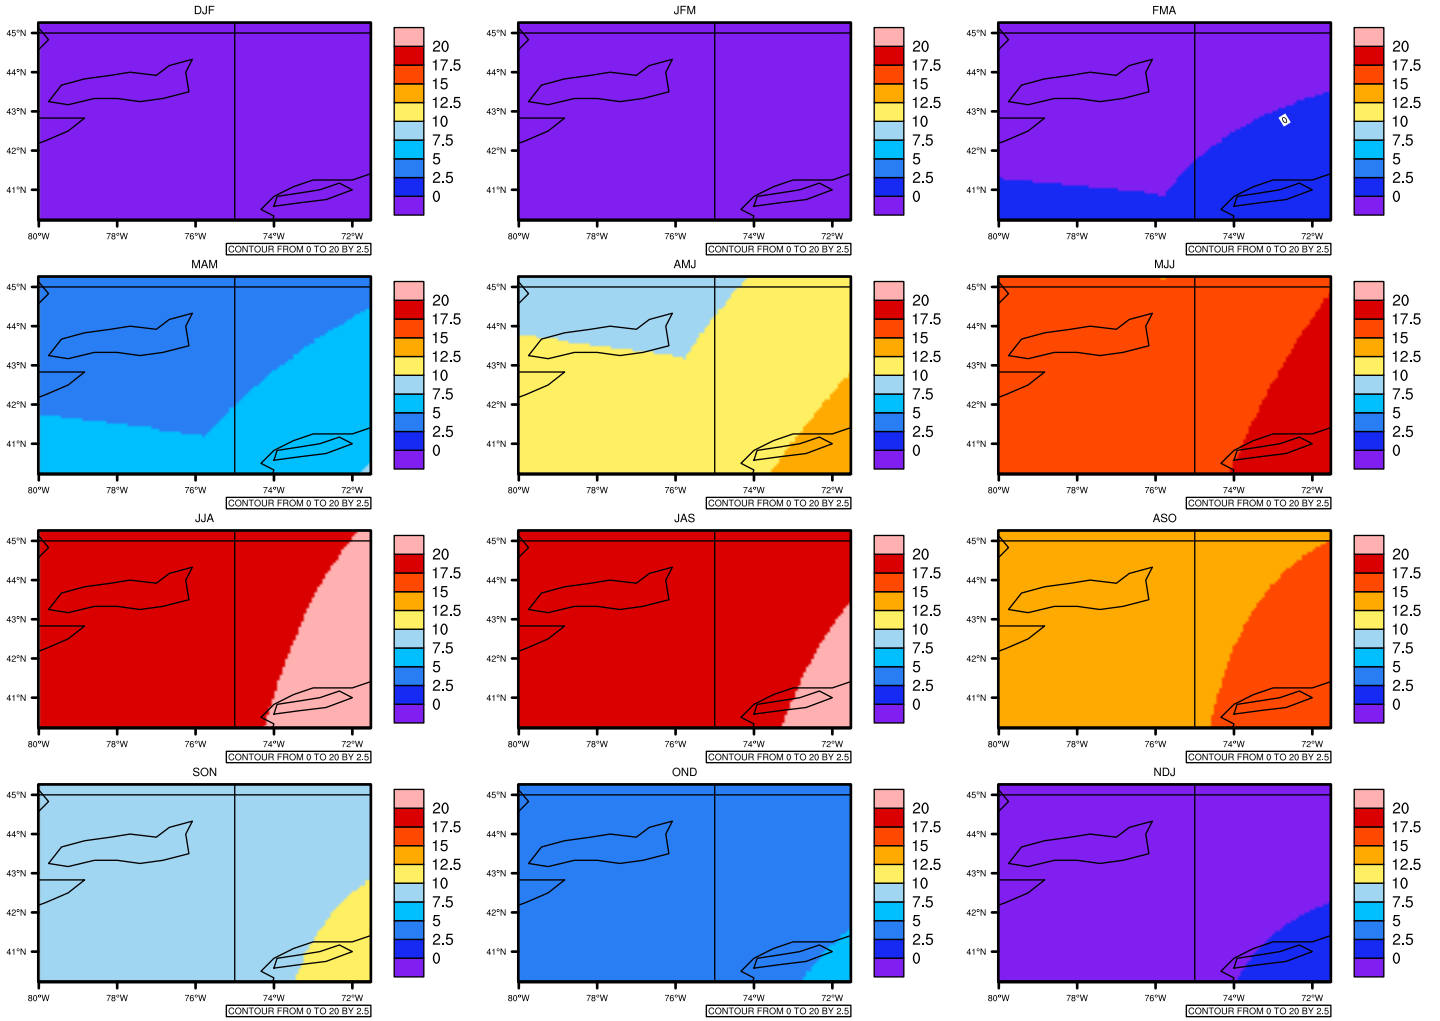

## Seasonally Daily Averaget(c) In 1975-2005 GFDL-ESM2M historical - New York

AgriMetSoft (2020). Climate Maps. Available on:  
<https://agrimetsoft.com/maps>

|Order a new map on <https://agrimetsoft.com/order>

[You can request maps from any dataset from the AgriMetSoft Team.](#)